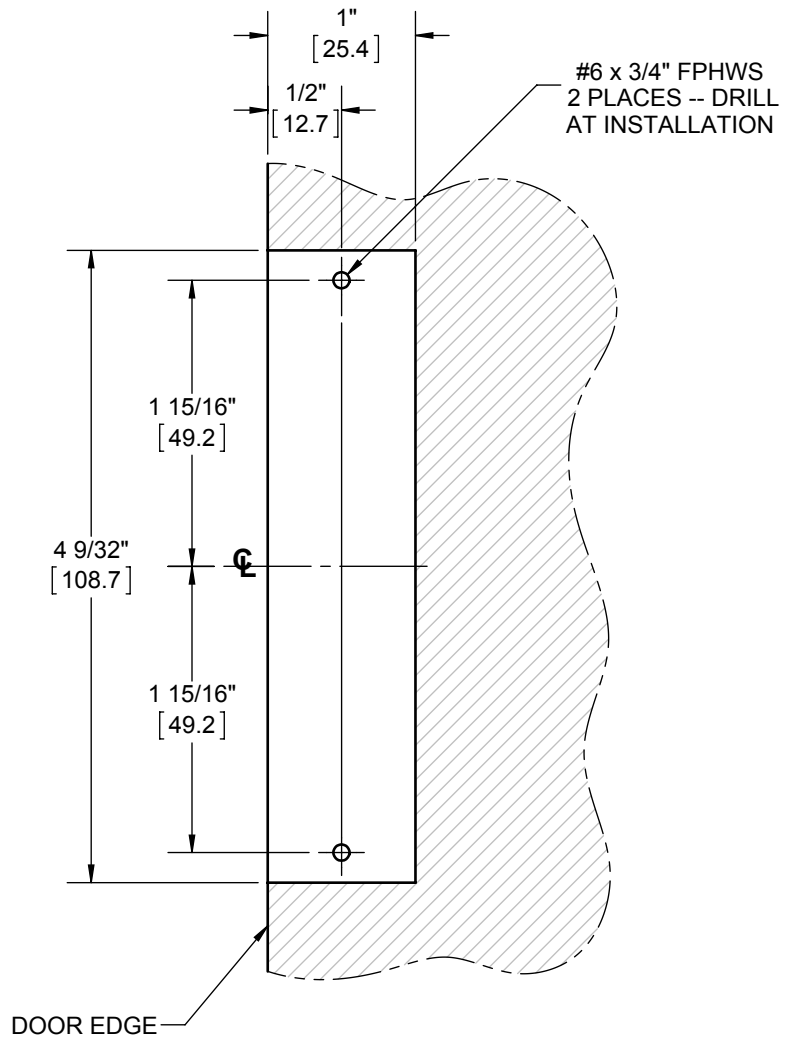

22N EDGE PULL WOOD DOOR PREP TEMPLATE

DOOR EDGE VIEW

DOOR FACE VIEW

NOTE: DIMENSIONS IN [] ARE IN MILLIMETERS

DO NOT SCALE

DRAWING NO: T-TA00937

REV: 02

SHEET 1 OF 1