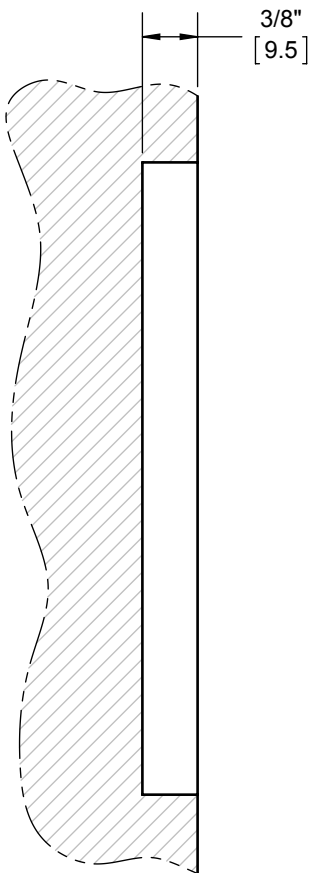

22N EDGE PULL WOOD DOOR PREP TEMPLATE

DOOR EDGE VIEW

DOOR FACE VIEW

NOTE: DIMENSIONS IN [] ARE IN MILLIMETERS

DO NOT SCALE

DRAWING NO: T-TA00937

REV: 02

SHEET 1 OF 1