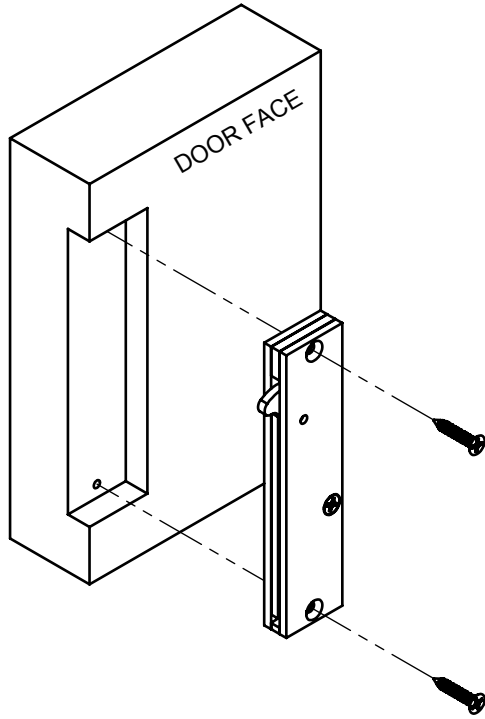

22N EDGE PULL WOOD DOOR PREP TEMPLATE

DOOR EDGE VIEW

DOOR FACE VIEW

NOTE: DIMENSIONS IN [] ARE IN MILLIMETERS

DO NOT SCALE

DRAWING NO: T-TA00937

REV: 02

SHEET 1 OF 1