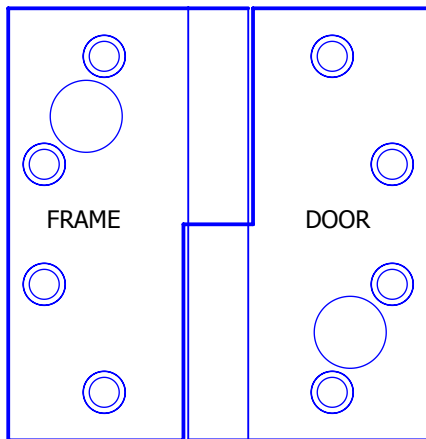

# 4-1/2" 2 KNUCKLE ETW HINGE TEMPLATE

FOR USE WITH ALL HAGER MODEL ETW2-22, ETW4, ETW6, & ETW8 CONCEALED ELECTRIC THROUGH WIRE 4.5" FULL MORTISE 2 KNUCKLE STANDARD AND HEAVY WEIGHT HINGES

DRILL & DEBURR 3/4" DIA. HOLE IN FRAME REINFORCEMENT AND DOOR FOR WIRES. WOOD FRAME AND DOOR APPLICATION REQUIRES 2" MINIMUM DEPTH.

HINGES ARE NON-LOAD BEARING AND MUST BE MOUNTED IN THE CENTER POSITION ONLY.

LEFT HAND HINGE

RIGHT HAND HINGE