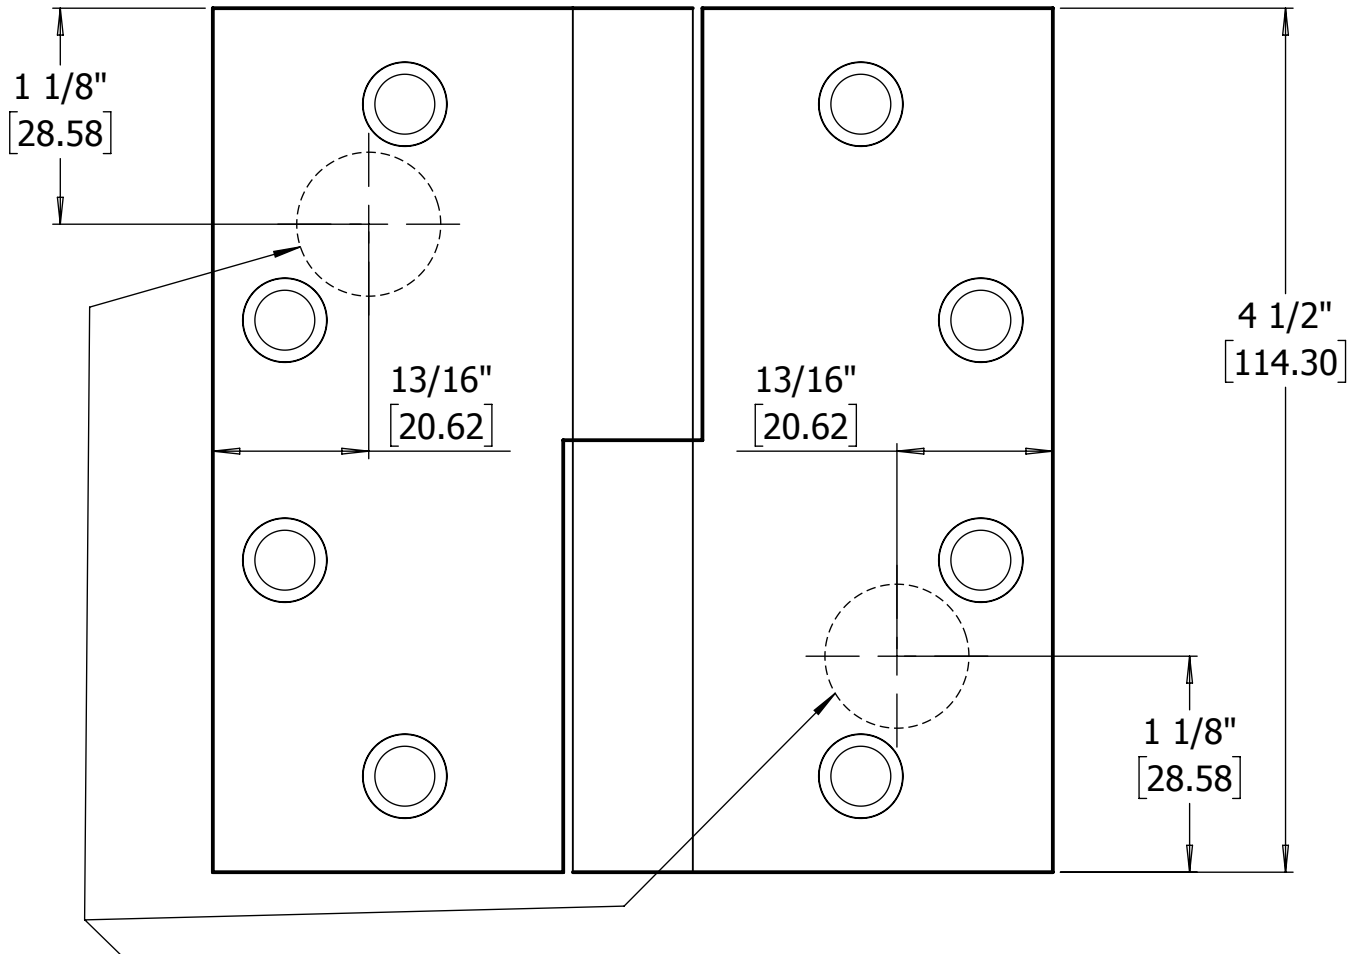

# 4-1/2" 2 KNUCKLE ETW HINGE TEMPLATE

FOR USE WITH ALL HAGER MODEL ETW2-22, ETW4, ETW6, & ETW8 CONCEALED ELECTRIC THROUGH WIRE 4.5" FULL MORTISE 2 KNUCKLE STANDARD AND HEAVY WEIGHT HINGES

DRILL & DEBURR 3/4" DIA. HOLE IN FRAME REINFORCEMENT AND DOOR FOR WIRES. WOOD FRAME AND DOOR APPLICATION REQUIRES 2" MINIMUM DEPTH.

HINGES ARE NON-LOAD BEARING AND MUST BE MOUNTED IN THE CENTER POSITION ONLY.

LEFT HAND HINGE

RIGHT HAND HINGE