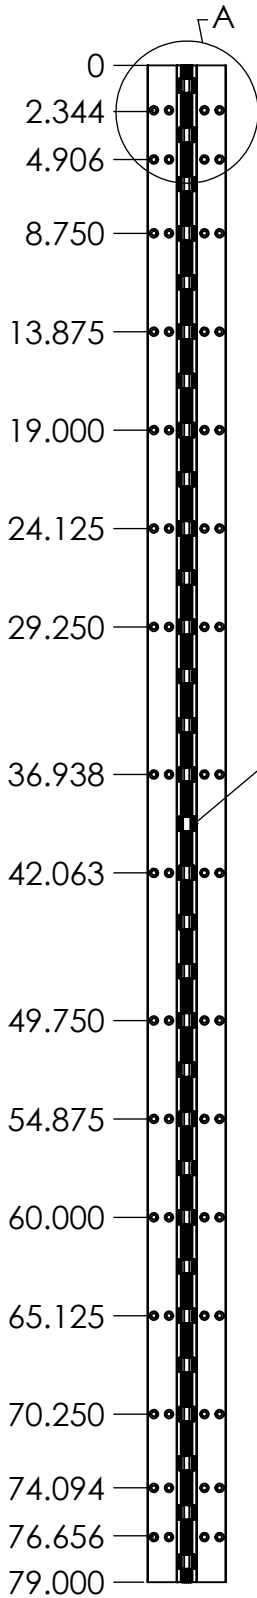

TEMPLATE FOR FULL MORTISE CONTINUOUS GEARED ALUMINUM HINGE

BEARINGS
31 PLACES

#12 FLAT
HEAD SCREW
64 PLACES