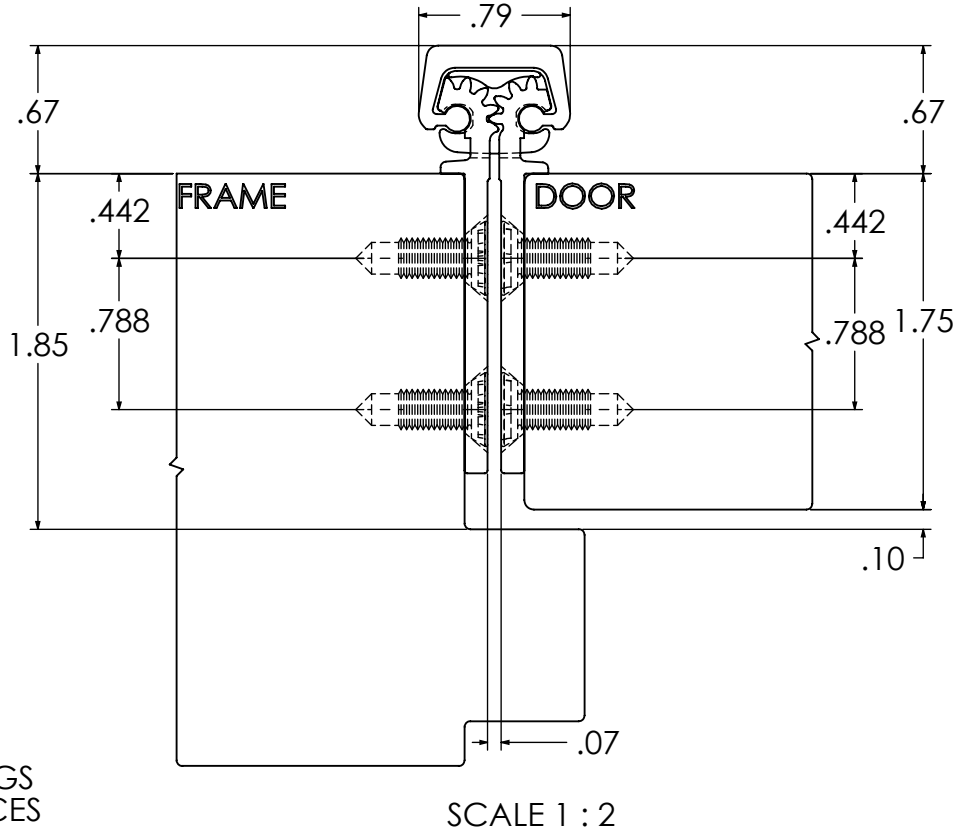

TEMPLATE FOR FULL MORTISE CONTINUOUS GEARED ALUMINUM HINGE

BEARINGS
31 PLACES

#12 FLAT
HEAD SCREW
64 PLACES