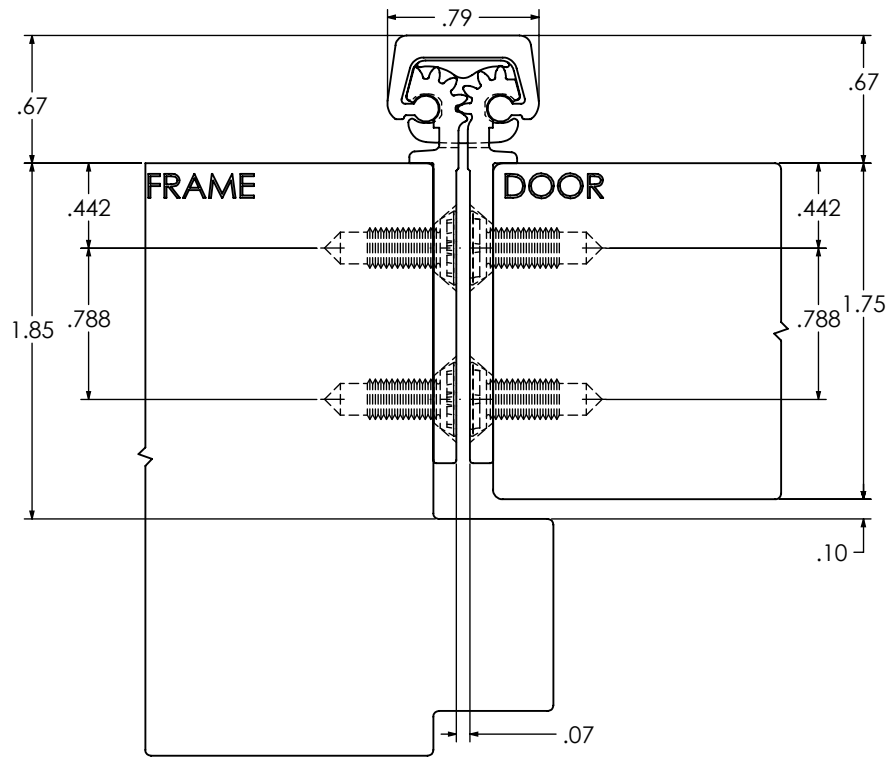

TEMPLATE FOR FULL MORTISE CONTINUOUS GEARED ALUMINUM HINGE

SCALE 1 : 1

DETAIL A
SCALE 1 : 2