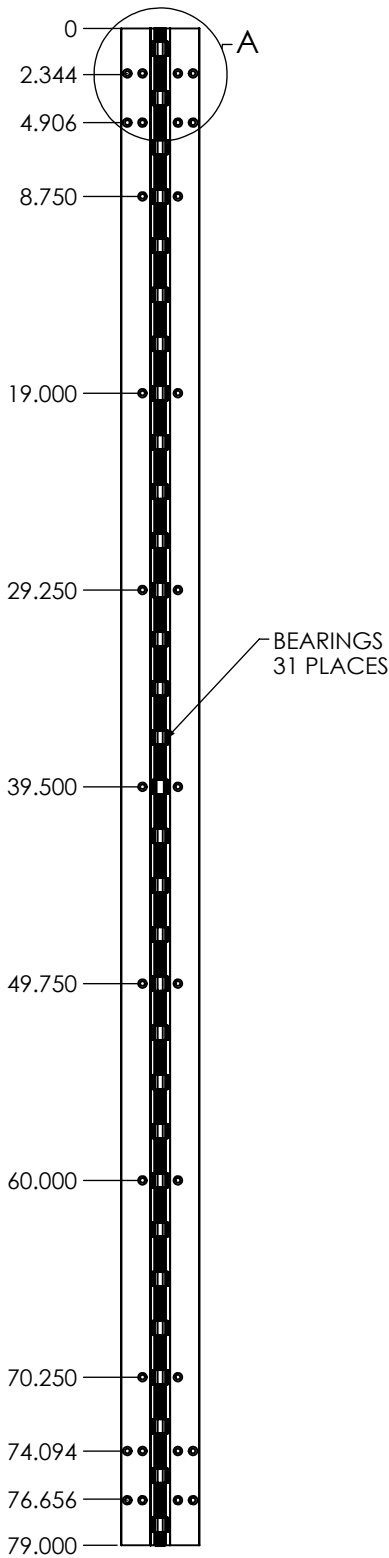

TEMPLATE FOR FULL MORTISE CONTINUOUS GEARED ALUMINUM HINGE

SCALE 1 : 1

DETAIL A
SCALE 1 : 2