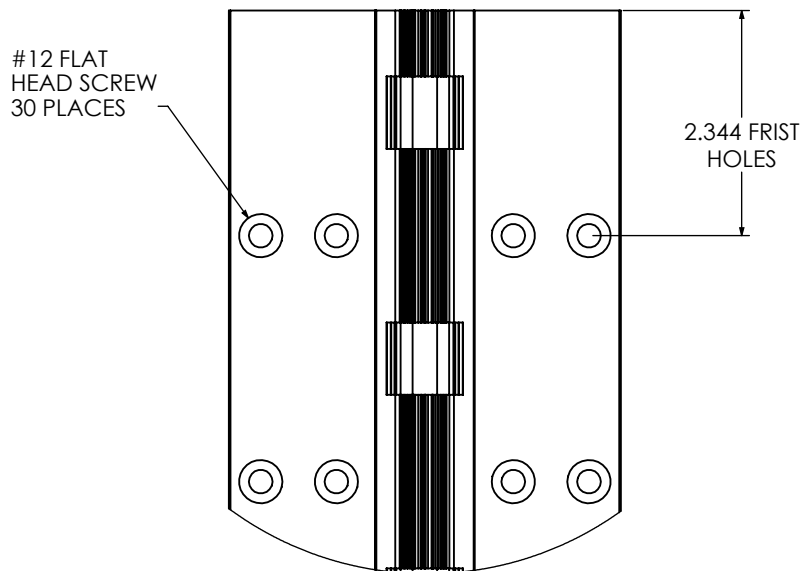

TEMPLATE FOR FULL MORTISE CONTINUOUS GEARED ALUMINUM HINGE

SCALE 1 : 1

DETAIL A
SCALE 1 : 2