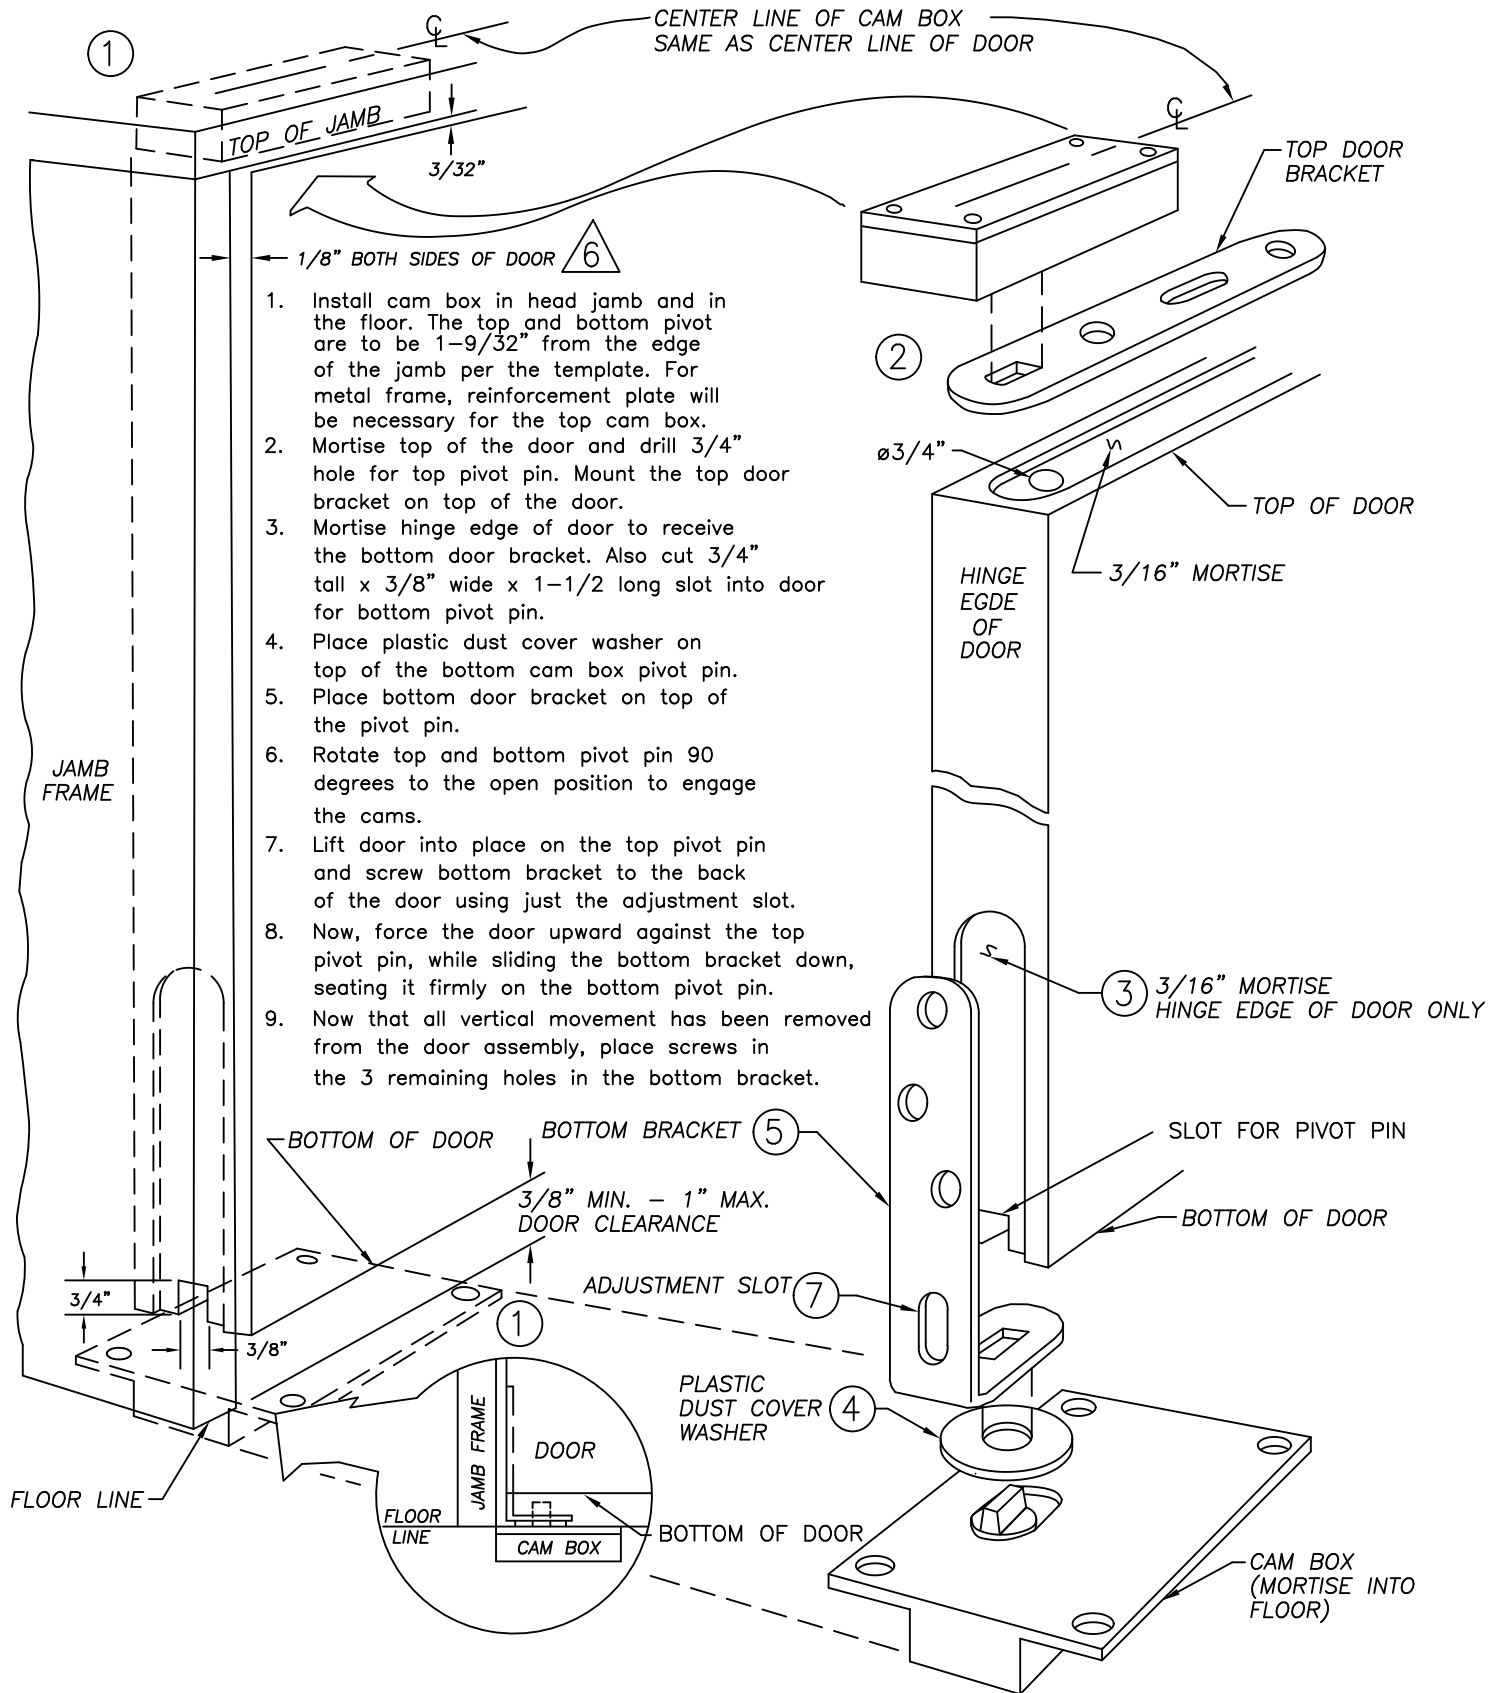

#511 & #611 CAMTROL PIVOT MORTISE APPLICATION IN MASONRY FLOOR

H
HAGER COMPANIES
139 Victor St.
St. Louis, MO 63104
1-800-325-9995

HAGER RESERVES THE RIGHT TO MAKE DESIGN CHANGES WITHOUT NOTICE.

DESCRIPTION:

#511 & #611 CAMTROL PIVOT
INSTALLATION INSTRUCTIONS

NO.	REVISION	BY	DATE
6	ECO CT09003	NJ	04.20.10

PART NO.

1-362B

(REF. 17370003)