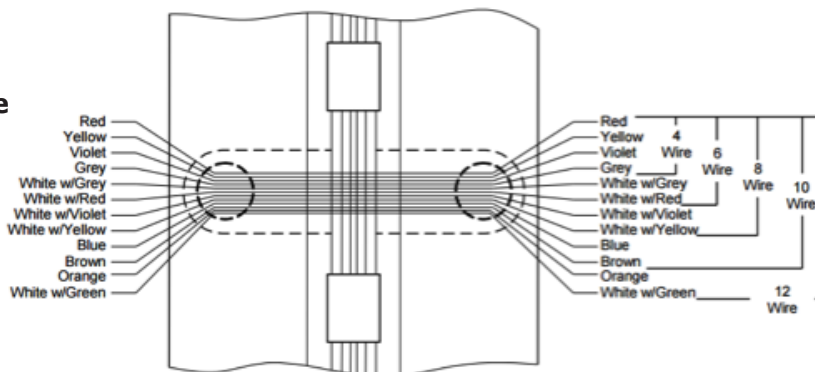

Roton Concealed Electric Through-Wire (ETW)

NEW

Electric Through-Wire (ETW)

	Addition to List Price
ETW-12	\$441.00
ETW-4	\$265.75
ETW-6	\$308.85
ETW-8	\$345.95
ETW-10	\$394.05

The electric through-wire option is available on the following Roton concealed profiles:

- 780-111
- 780-112
- 780-124
- 780-224
- 780-226
- 780-235
- 1200-600
- 1200-650

This option:

- Transfers power discreetly from building to door hardware.
- All ETWs have 28-gauge continuous conductors.
- 12" per side required as suffix.
- Cut out for prep-1/2" drilled hole.
- Specify handing and the dimension from top edge of the door to the centerline of the electric through wire location when ordering.
- Special Electric Modifications and EPT locations may require additional charges if screw holes have been moved.
- Templates regarding location of through-wires available upon request.