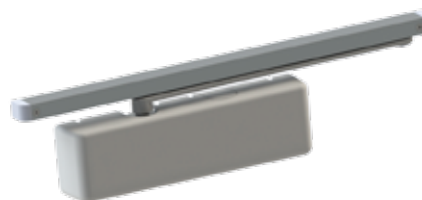

## Keeping Your Door Closers on Track

Keep your door closers on track with Hager's slide track arm for our 5100, 5200 and 5300, grade 1 closer series. The heavy duty track arms combined with the proven reliability of the grade 1 closers make this a winning combination. The extruded aluminum track incorporates the slide arm into the track at a selected point. Choices of track functions, including the double egress arm meet virtually all installation requirements.

### Slide Track Arms for 5100, 5200 and 5300 Series Door Closers

Handing:	Non handed
Track:	Extruded Aluminum
Arm:	Steel
Functions:	Non hold open stop  Hold open stop
Standard Opening Range:	Push side 110° Pull side 110°
Pocket Applications:	90° pocket door
Notes:	Hold open arms are not code compliant on fire-rated doors Hold open range 85° to 120°

### Double Egress Slide Track Arms for 5100 and 5200 Series Door Closers

Handing:	Non handed
Track:	Extruded Aluminum
Arm:	Steel
Functions:	Non hold open stop  Hold open stop
Standard Opening Range:	Push side 110° Pull side 110°
Pocket Applications:	90° pocket door for use on fire-rated doors
Reveal:	3" (76mm) to 4" (102mm)
Notes:	Hold open arms are not code compliant on fire-rated doors Maximum door opening 160° Maximum door opening with stop function 120°