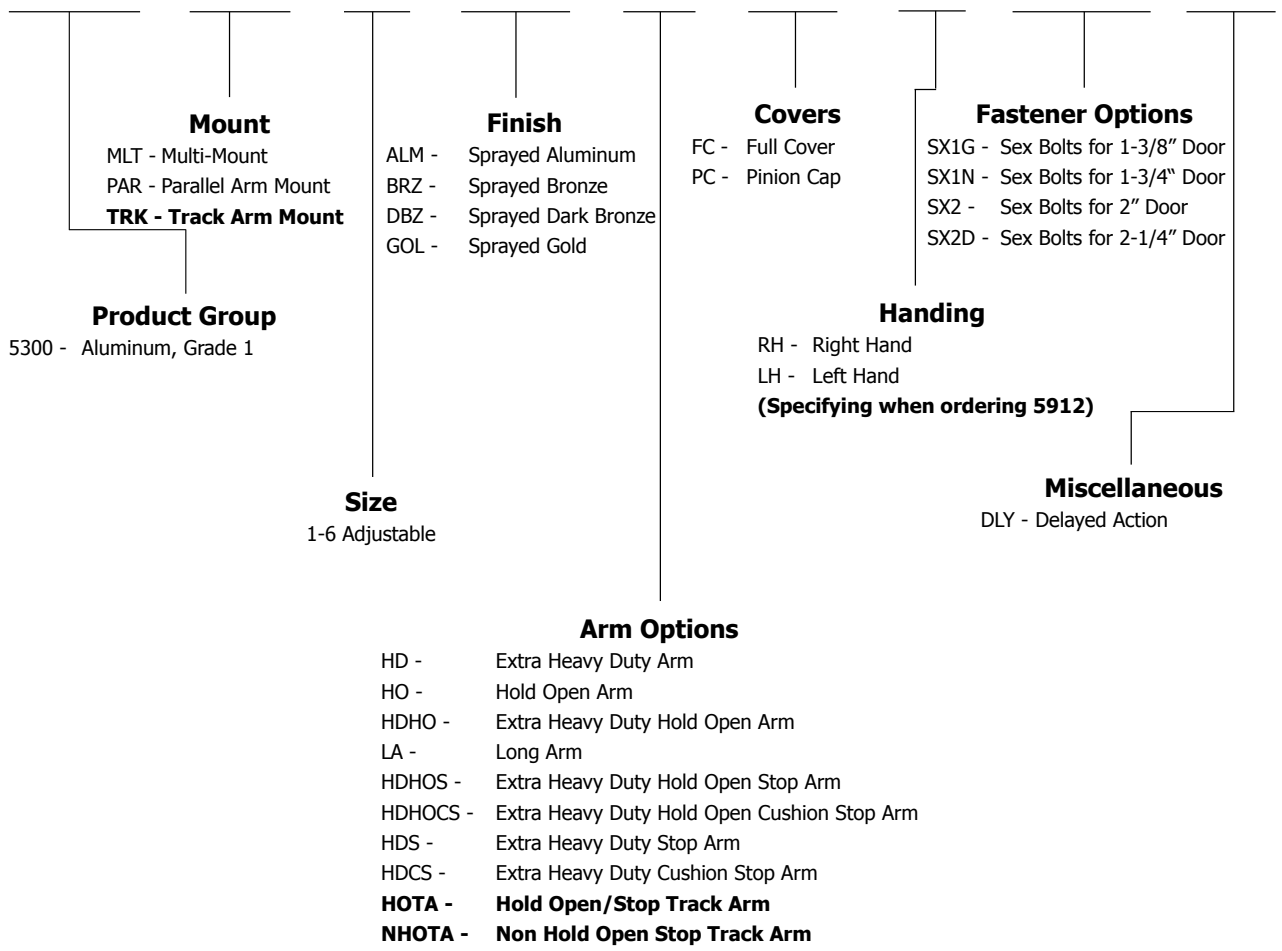

Description	Finish	Stock #	Box Qty
	5300 Series Closer with Non Hold Open Stop Track Arm	ALM	166335	1
		BRZ	167062	1
		DBZ	166336	1
		GOL	167217	1
	5300 Series Closer Hold Open Stop Track Arm	ALM	166342	1
		BRZ	167225	1
		DBZ	166343	1
		GOL	167234	1