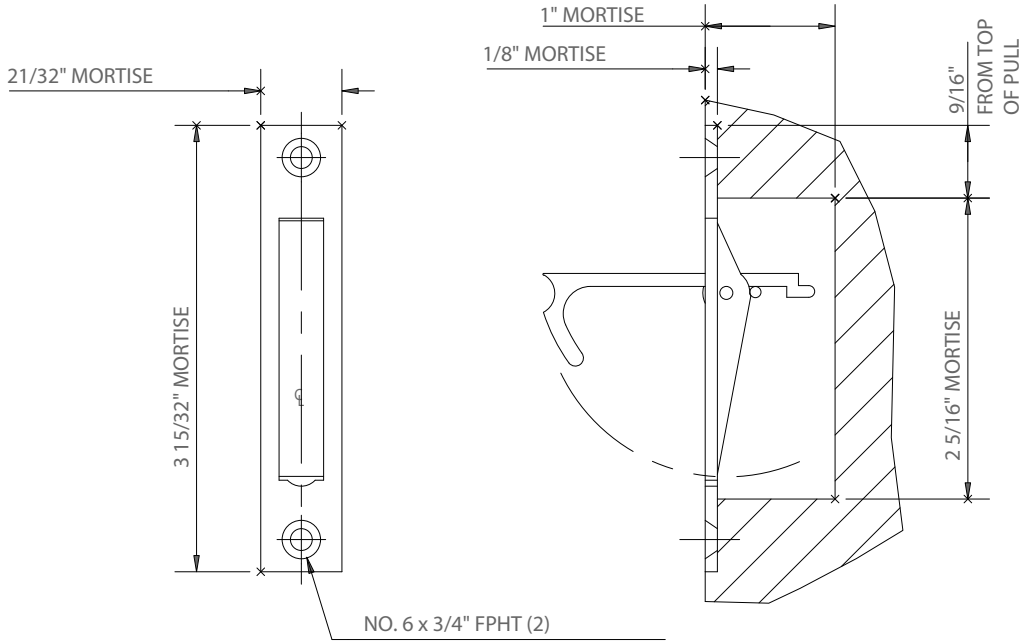

-9884

Template No. T

MORTISING INSTRUCTIONS FOR 9884 POCKET DOOR EDGE PULL

Template No. T
Rev. '94

-9884

-9884

Template No. T

HAGER RESERVES THE RIGHT TO MAKE
DESIGN CHANGES WITHOUT NOTICE. CALL
HAGER ENGINEERING AT 1-800-325-9995
FOR LATEST REVISION DATE OF TEMPLATE.