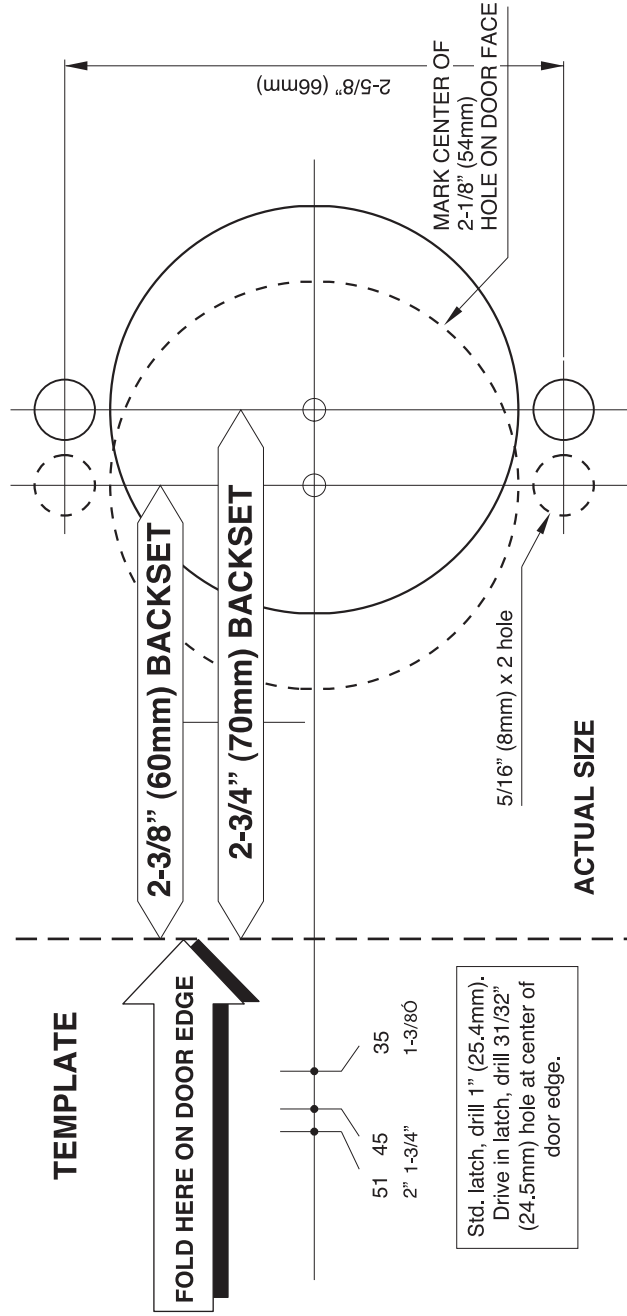

3500 Series ANSI Grade 2 Lever Set

HAGER COMPANIES 139 Victor Street, St. Louis, MO 63104 • (800) 325-9995 • Fax (800) 782-0149

01/05