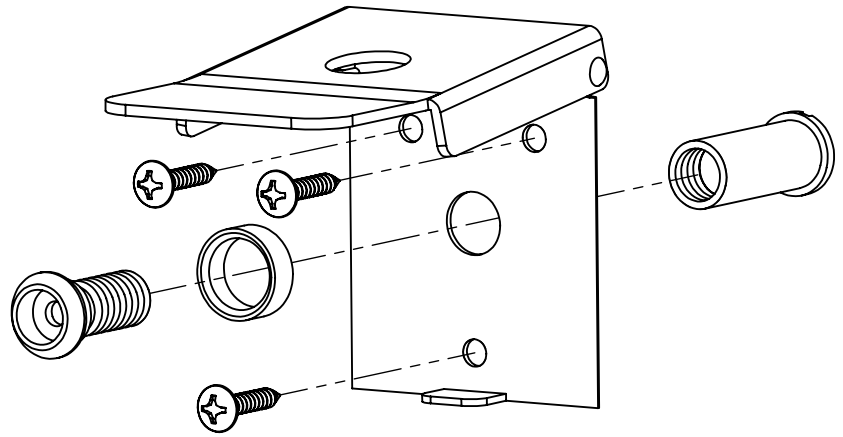

# 322V DOOR KNOCKER W/VIEWER DOOR PREP TEMPLATE

VIEWER ADJUSTABLE FOR  
1-3/8" [35] TO 1-3/4" [45] THICK DOORS