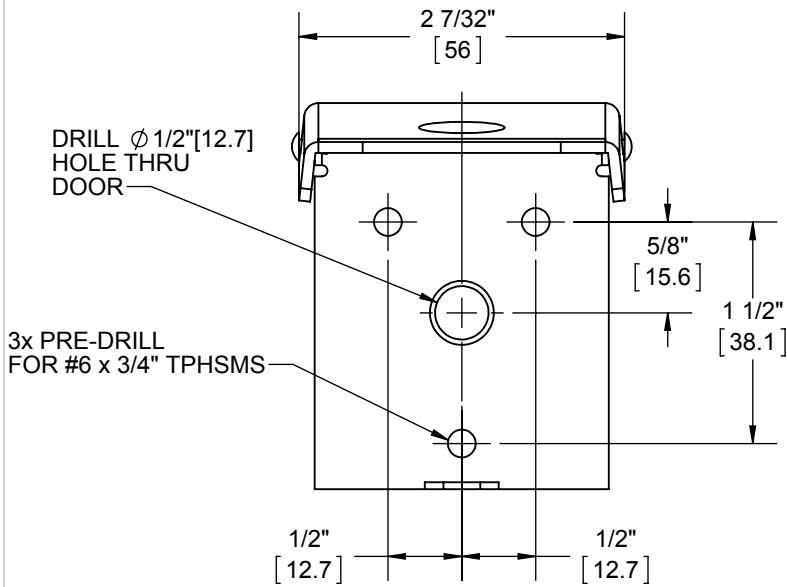

# 322V DOOR KNOCKER W/VIEWER DOOR PREP TEMPLATE

VIEWER ADJUSTABLE FOR  
1-3/8" [35] TO 1-3/4" [45] THICK DOORS