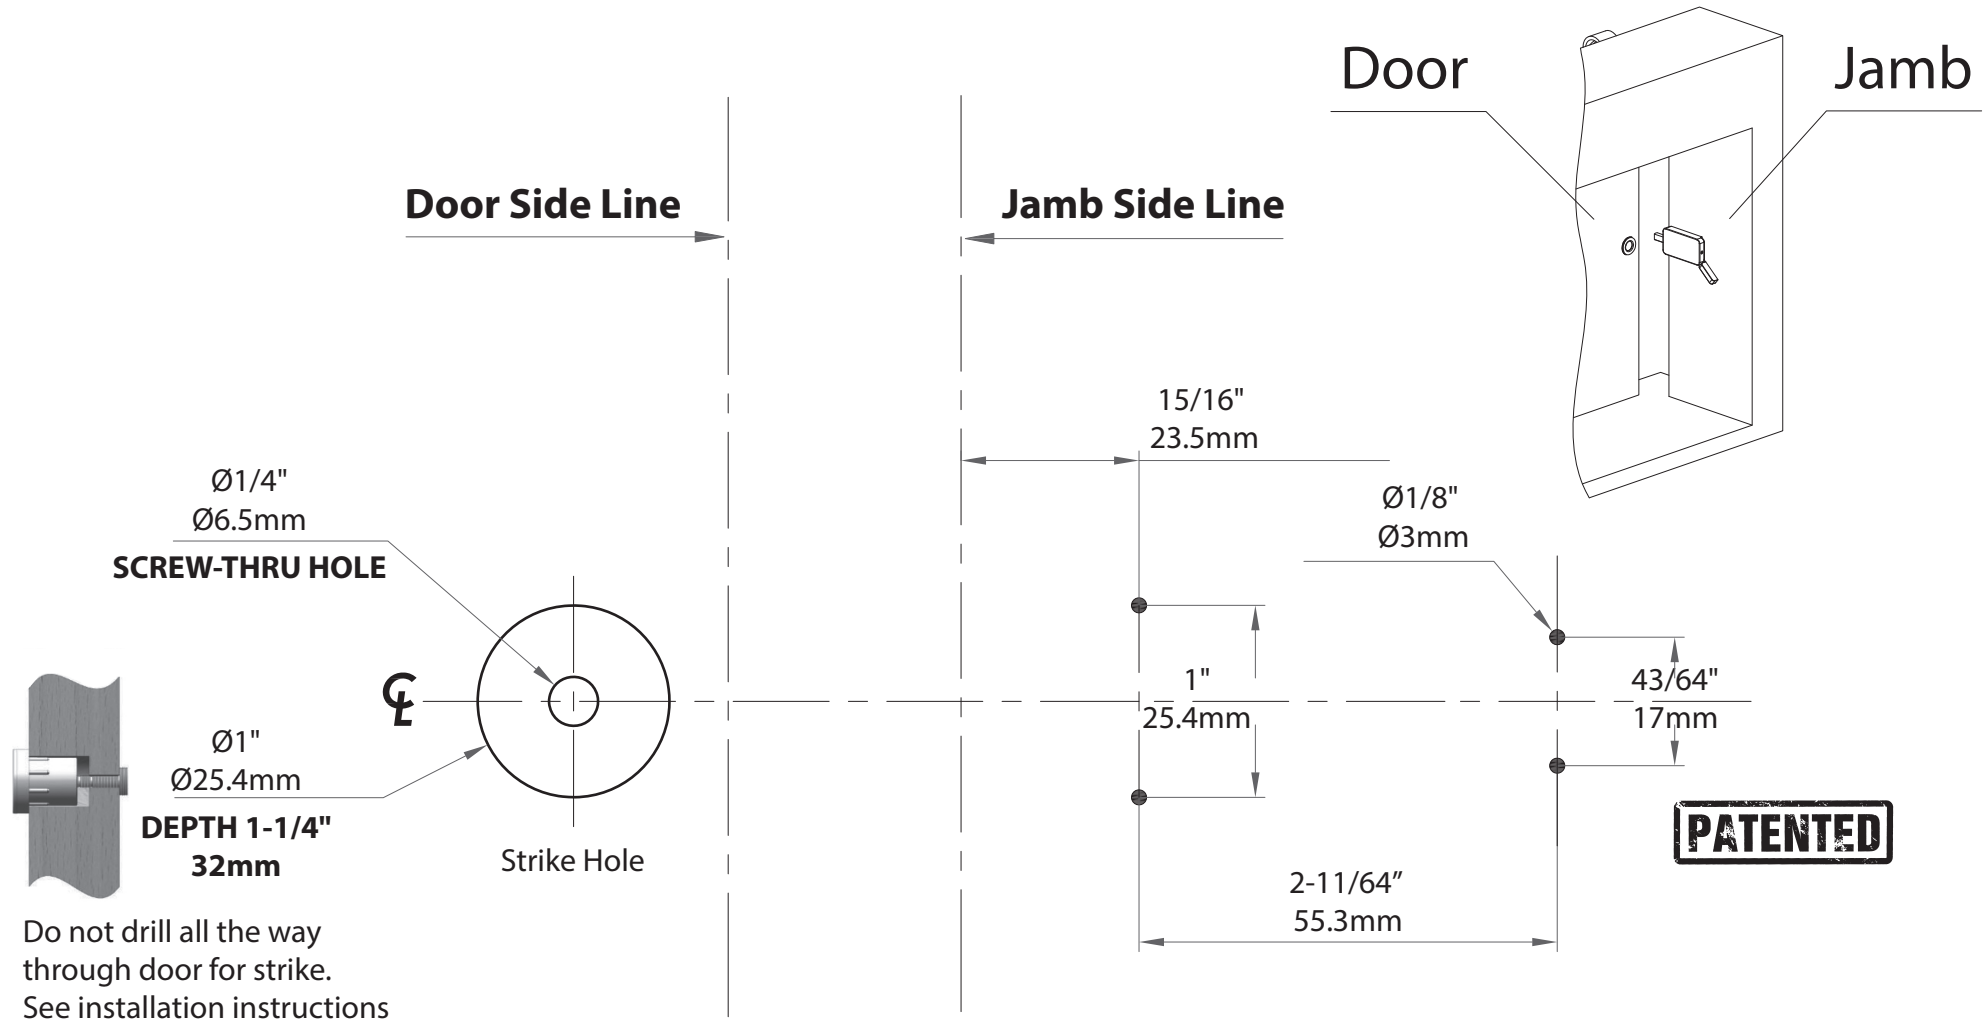

Template for 9459 Barn Door Lock

T-SD00394 Rev-01
 9459 TEMPLATE
 SHEET 1 of 2
 03/09/2021

For installing lock on left jamb of doorway (see other side for right jamb installation)

PATENTED

** Install no more than 41" from floor.

REV.	DESCRIPTION	ECO NO.	DATE
1	T-SD00394 - 9459 Template SHEET 1 OF 2	-	03/09/2021

Template for 9459 Barn Door Lock

For installing lock on right jamb of doorway (see other side for left jamb installation)

Do not drill all the way through door for strike. See installation instructions

** Install no more than 41" from floor.

REV.	DESCRIPTION	ECO NO.	DATE
-	T-SD00394 - 9459 Template SHEET 2 OF 2	-	03/09/2021