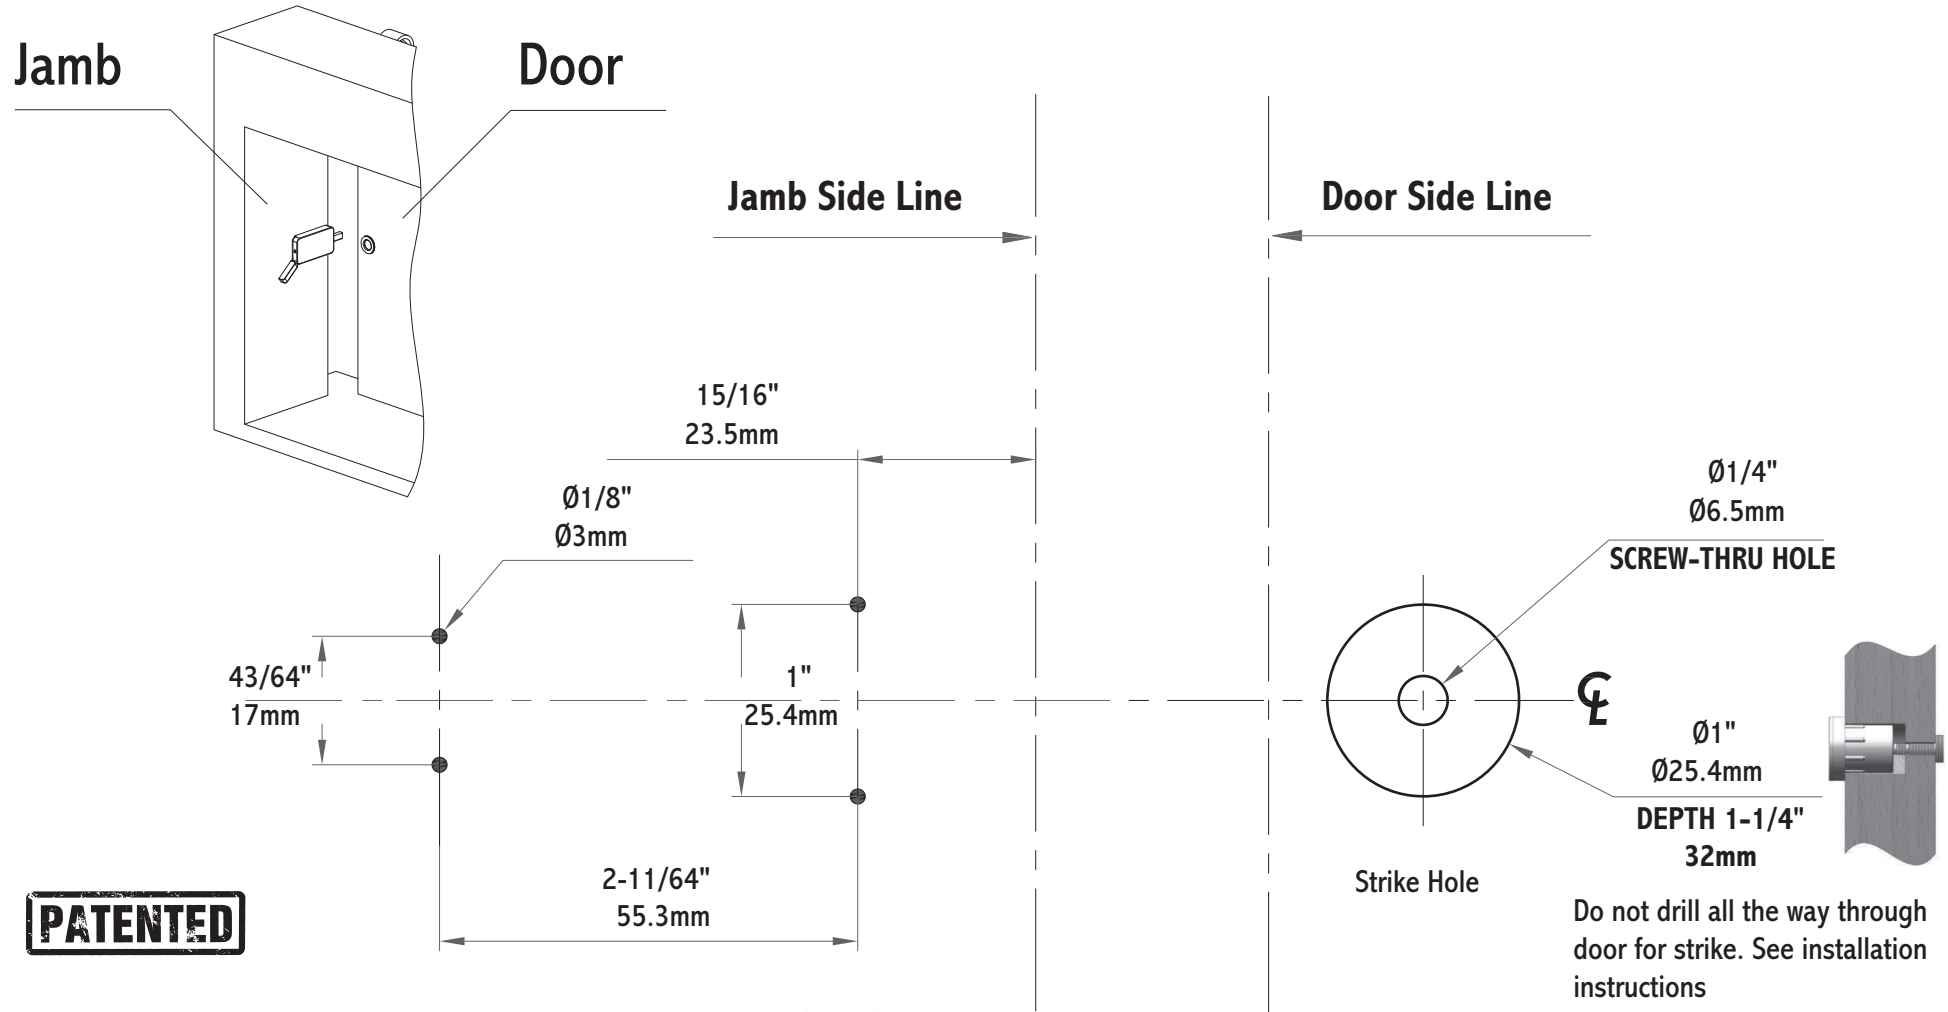

Template for 9459 Barn Door Lock

T-SD00394 Rev-01
 9459 TEMPLATE
 SHEET 1 of 2
 03/09/2021

For installing lock on left jamb of doorway (see other side for right jamb installation)

PATENTED

** Install no more than 41" from floor.

REV.	DESCRIPTION	ECO NO.	DATE
1	T-SD00394 - 9459 Template SHEET 1 OF 2	-	03/09/2021

Template for 9459 Barn Door Lock

For installing lock on right jamb of doorway (see other side for left jamb installation)

Do not drill all the way through door for strike. See installation instructions

** Install no more than 41" from floor.

REV.	DESCRIPTION	ECO NO.	DATE
-	T-SD00394 - 9459 Template SHEET 2 OF 2	-	03/09/2021