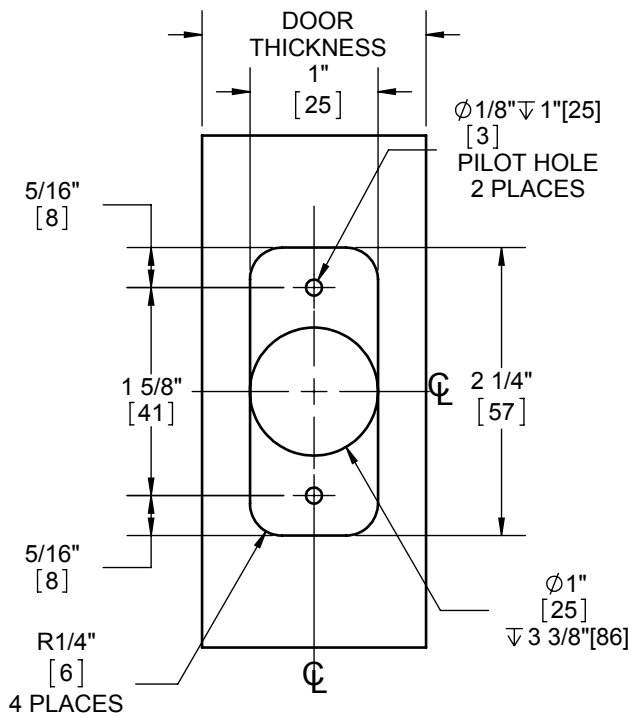

2310 LEVERSET WOOD DOOR PREP TEMPLATE (2-3/8" BACKSET, ROUND CORNER)

- DOOR TYPE:** WOOD OR COMPOSITE, FLAT
- DOOR THICKNESS:** 1 3/8" [35] - 1 3/4" [45]
- FACEPLATE:** 1/4"R, 1" [25] WIDTH
- BACKSET:** 2 3/8" [60]

DIMENSIONS IN [] ARE IN MILLIMETERS