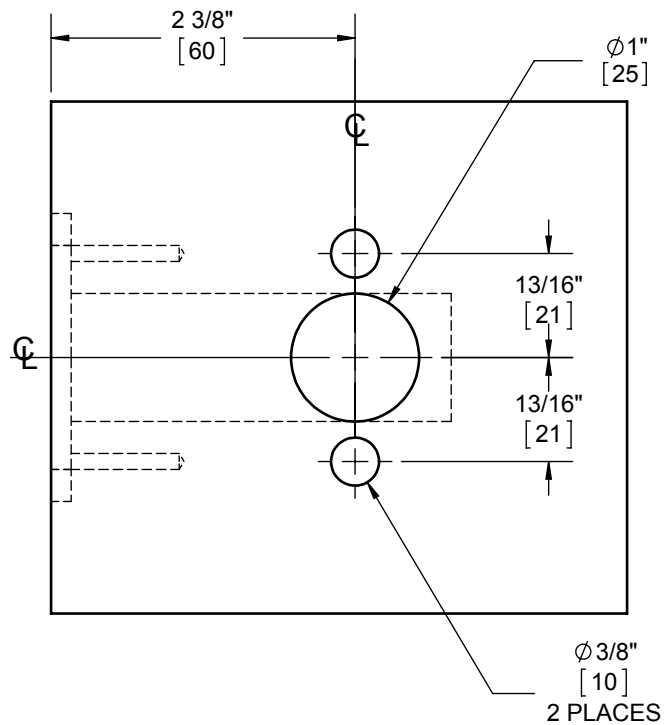

2310 LEVERSET WOOD DOOR PREP TEMPLATE (2-3/8" BACKSET, ROUND CORNER)

- DOOR TYPE:** WOOD OR COMPOSITE, FLAT
- DOOR THICKNESS:** 1 3/8" [35] - 1 3/4" [45]
- FACEPLATE:** 1/4"R, 1" [25] WIDTH
- BACKSET:** 2 3/8" [60]

DIMENSIONS IN [] ARE IN MILLIMETERS