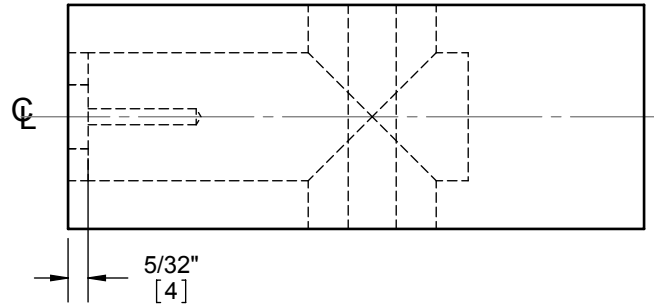

2310 LEVERSET WOOD DOOR PREP TEMPLATE (2-3/8" BACKSET, ROUND CORNER)

- DOOR TYPE:** WOOD OR COMPOSITE, FLAT
- DOOR THICKNESS:** 1 3/8" [35] - 1 3/4" [45]
- FACEPLATE:** 1/4"R, 1" [25] WIDTH
- BACKSET:** 2 3/8" [60]

DIMENSIONS IN [] ARE IN MILLIMETERS