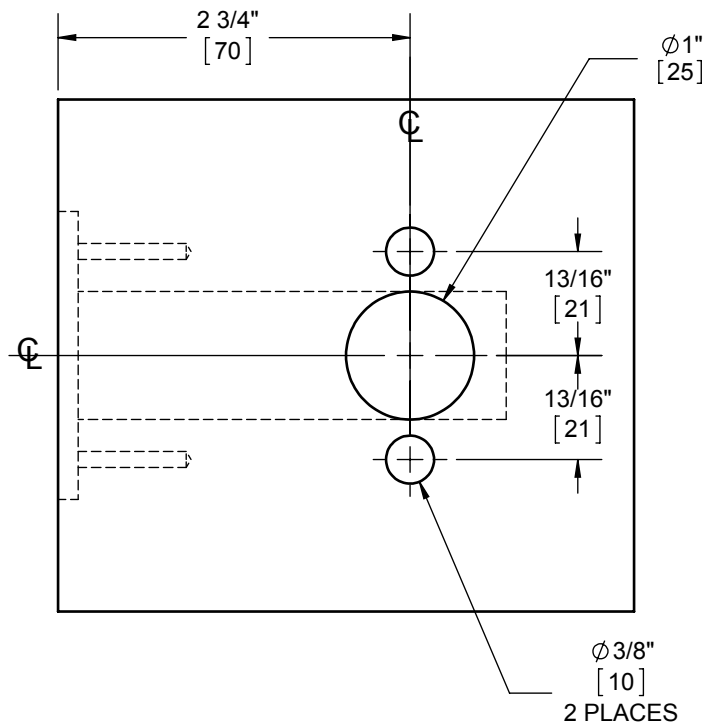

2310 LEVERSET

WOOD DOOR PREP TEMPLATE (2-3/4" BACKSET, SQUARE CORNER)

- DOOR TYPE:** WOOD OR COMPOSITE, FLAT
- DOOR THICKNESS:** 1 3/8" [35] - 1 3/4" [45]
- FACEPLATE:** SQUARE, 1" [25] WIDTH
- BACKSET:** 2 3/4" [70]

DIMENSIONS IN [] ARE IN MILLIMETERS

TEMPLATE NO: _____ DRAWING NO: T-LS01906 REV: - SHEET 1 OF 1

DO NOT SCALE TEMPLATE HAGER COMPANIES 139 Victor Street, St. Louis, MO 63104 - (800) 325-9995 - Fax (800) 782-0149