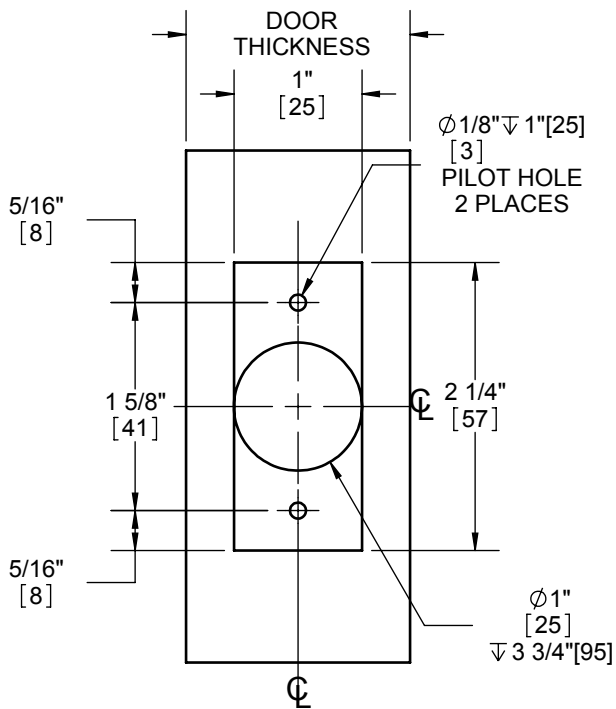

2310 LEVERSET

WOOD DOOR PREP TEMPLATE (2-3/4" BACKSET, SQUARE CORNER)

- DOOR TYPE:** WOOD OR COMPOSITE, FLAT
- DOOR THICKNESS:** 1 3/8" [35] - 1 3/4" [45]
- FACEPLATE:** SQUARE, 1" [25] WIDTH
- BACKSET:** 2 3/4" [70]

DIMENSIONS IN [] ARE IN MILLIMETERS

TEMPLATE NO: _____ DRAWING NO: T-LS01906 REV: - SHEET 1 OF 1

DO NOT SCALE TEMPLATE HAGER COMPANIES 139 Victor Street, St. Louis, MO 63104 - (800) 325-9995 - Fax (800) 782-0149