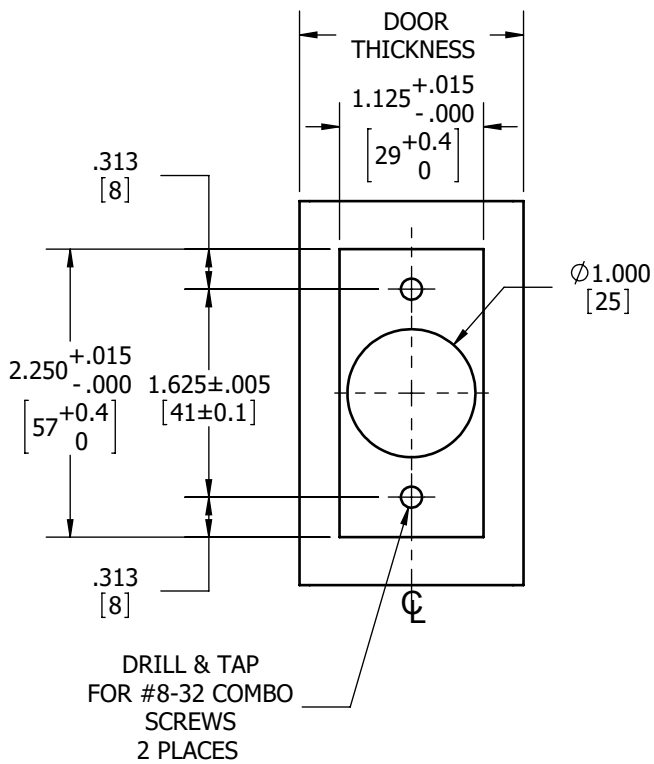

# 3216 INDICATOR DEAD LOCK METAL DOOR PREP TEMPLATE

**DOOR TYPE:** METAL, FLAT OR BEVELED

**DOOR THICKNESS:** 1 3/4"[45]

**FACEPLATE:** SQUARE 1 1/8"[29] WIDTH

**BACKSETS:** 2 3/8" [60] , 2 3/4"[70]

DIMENSIONS IN [ ] ARE IN MILLIMETERS