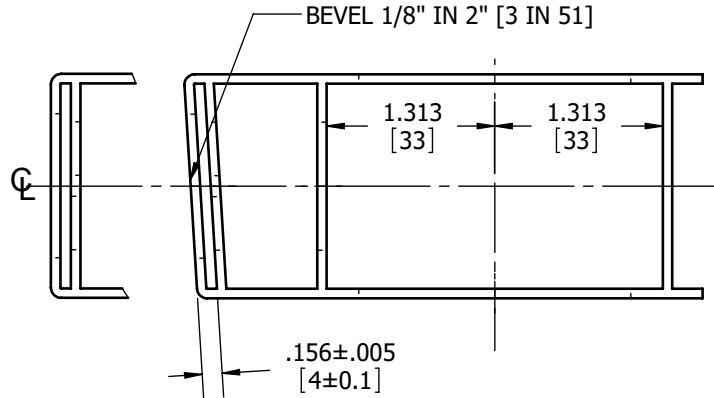

# 3216 INDICATOR DEAD LOCK METAL DOOR PREP TEMPLATE

**DOOR TYPE:** METAL, FLAT OR BEVELED

**DOOR THICKNESS:** 1 3/4"[45]

**FACEPLATE:** SQUARE 1 1/8"[29] WIDTH

**BACKSETS:** 2 3/8" [60] , 2 3/4"[70]

DIMENSIONS IN [ ] ARE IN MILLIMETERS