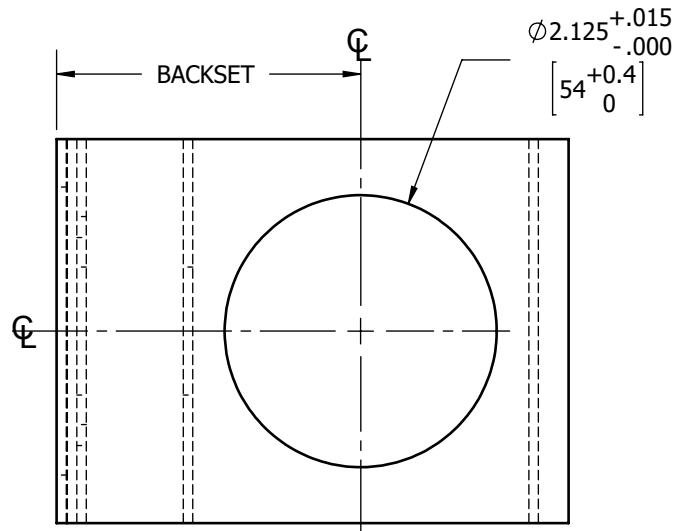

# 3216 INDICATOR DEAD LOCK METAL DOOR PREP TEMPLATE

**DOOR TYPE:** METAL, FLAT OR BEVELED

**DOOR THICKNESS:** 1 3/4"[45]

**FACEPLATE:** SQUARE 1 1/8"[29] WIDTH

**BACKSETS:** 2 3/8" [60] , 2 3/4"[70]

DIMENSIONS IN [ ] ARE IN MILLIMETERS