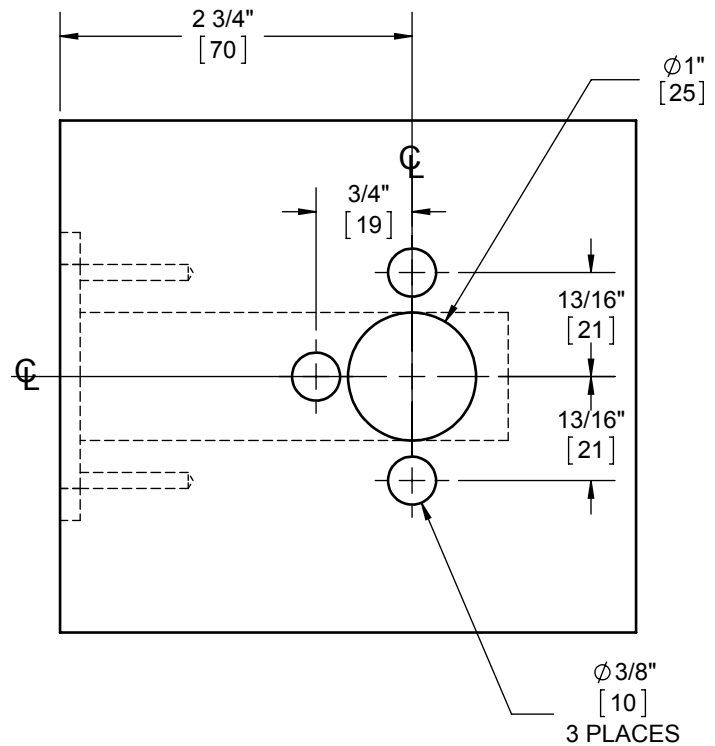

2340 LEVERSET

WOOD DOOR PREP TEMPLATE (2-3/4" BACKSET, ROUND CORNER)

DOOR TYPE: WOOD OR COMPOSITE, FLAT

DOOR THICKNESS: 1 3/8"[35] - 1 3/4"[45]

FACEPLATE: 1/4"R, 1"[25] WIDTH

BACKSET: 2 3/4"[70]

DIMENSIONS IN [] ARE IN MILLIMETERS