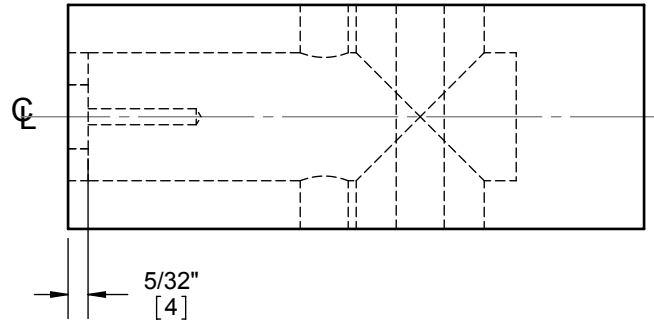

2340 LEVERSET

WOOD DOOR PREP TEMPLATE (2-3/4" BACKSET, ROUND CORNER)

DOOR TYPE: WOOD OR COMPOSITE, FLAT

DOOR THICKNESS: 1 3/8"[35] - 1 3/4"[45]

FACEPLATE: 1/4"R, 1"[25] WIDTH

BACKSET: 2 3/4"[70]

DIMENSIONS IN [] ARE IN MILLIMETERS