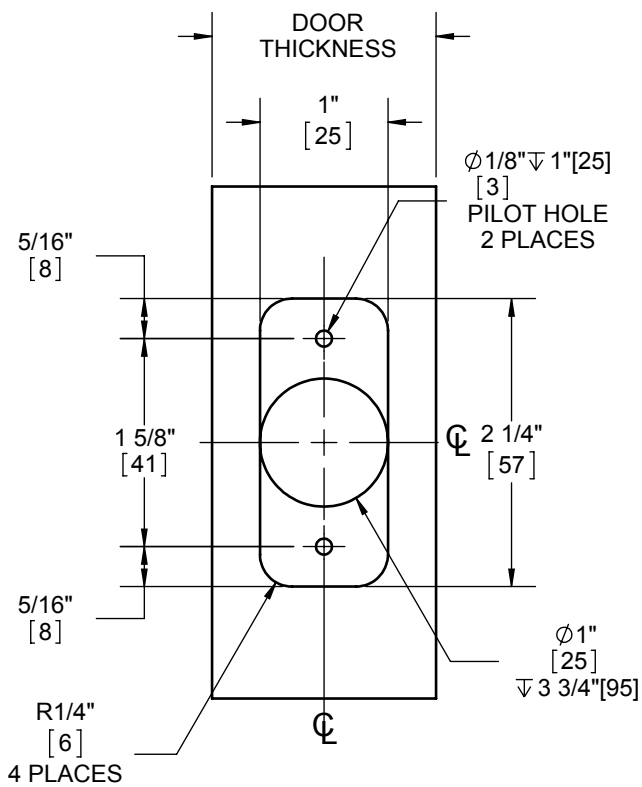

2340 LEVERSET

WOOD DOOR PREP TEMPLATE (2-3/4" BACKSET, ROUND CORNER)

DOOR TYPE: WOOD OR COMPOSITE, FLAT

DOOR THICKNESS: 1 3/8"[35] - 1 3/4"[45]

FACEPLATE: 1/4"R, 1"[25] WIDTH

BACKSET: 2 3/4"[70]

DIMENSIONS IN [] ARE IN MILLIMETERS