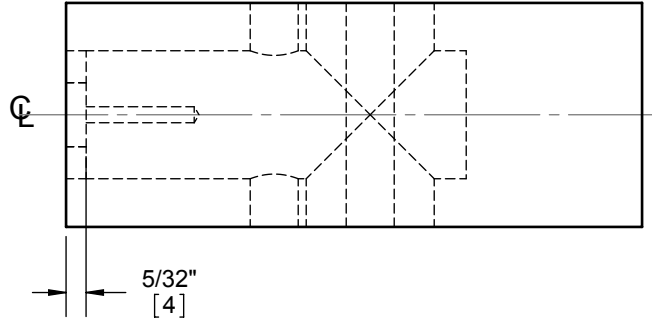

# 2340 LEVERSET

## WOOD DOOR PREP TEMPLATE (2-3/8" BACKSET, ROUND CORNER)

- DOOR TYPE:** WOOD OR COMPOSITE, FLAT
- DOOR THICKNESS:** 1 3/8"[35] - 1 3/4"[45]
- FACEPLATE:** 1/4"R, 1"[25] WIDTH
- BACKSET:** 2 3/8"[60]

DIMENSIONS IN [ ] ARE IN MILLIMETERS