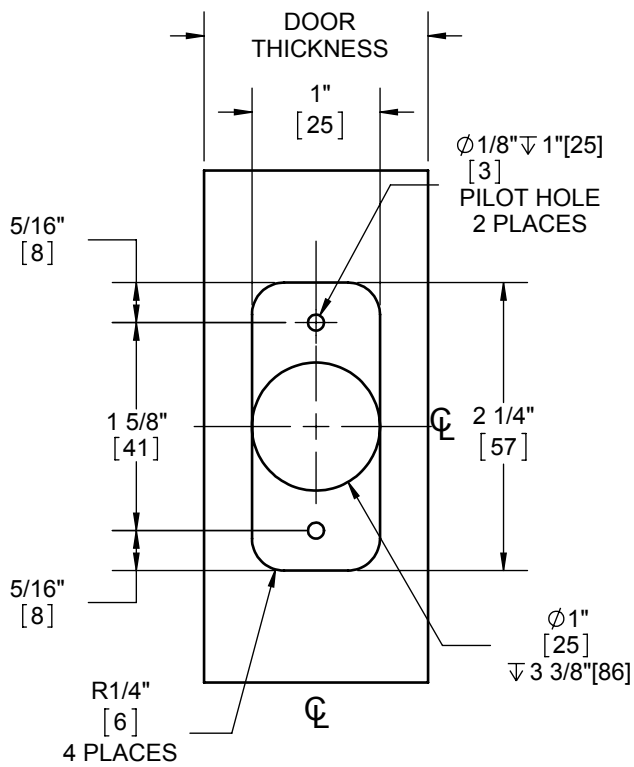

# 2340 LEVERSET

## WOOD DOOR PREP TEMPLATE (2-3/8" BACKSET, ROUND CORNER)

- DOOR TYPE:** WOOD OR COMPOSITE, FLAT
- DOOR THICKNESS:** 1 3/8"[35] - 1 3/4"[45]
- FACEPLATE:** 1/4"R, 1"[25] WIDTH
- BACKSET:** 2 3/8"[60]

DIMENSIONS IN [ ] ARE IN MILLIMETERS