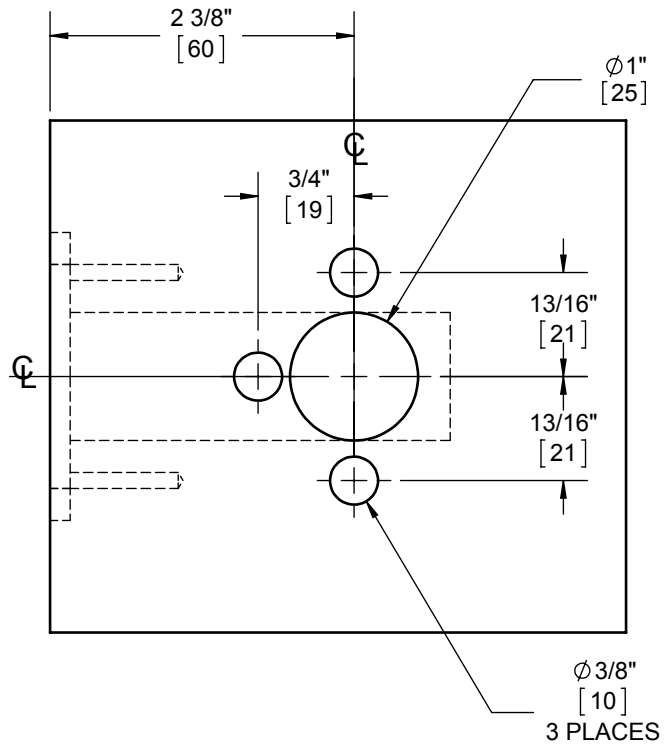

# 2340 LEVERSET

## WOOD DOOR PREP TEMPLATE (2-3/8" BACKSET, ROUND CORNER)

- DOOR TYPE:** WOOD OR COMPOSITE, FLAT
- DOOR THICKNESS:** 1 3/8"[35] - 1 3/4"[45]
- FACEPLATE:** 1/4"R, 1"[25] WIDTH
- BACKSET:** 2 3/8"[60]

DIMENSIONS IN [ ] ARE IN MILLIMETERS