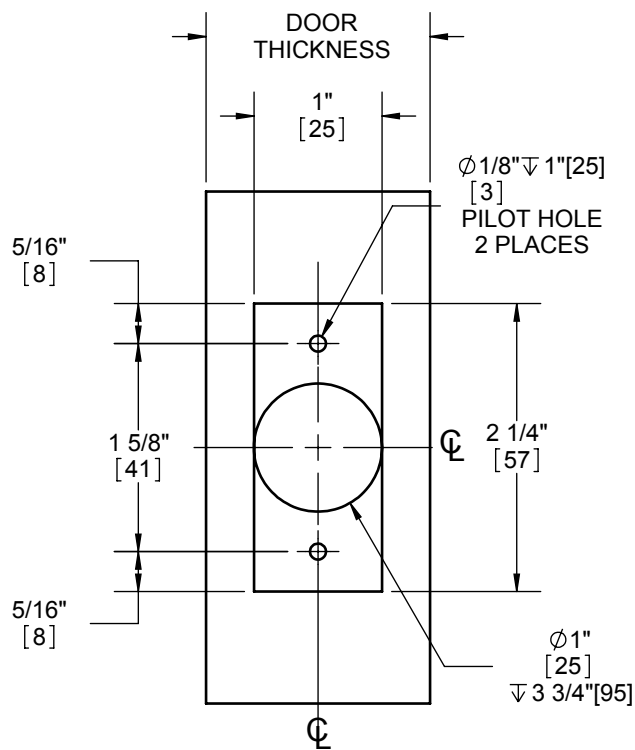

2340 LEVERSET

WOOD DOOR PREP TEMPLATE (2-3/4" BACKSET, SQUARE CORNER)

DOOR TYPE: WOOD OR COMPOSITE, FLAT

DOOR THICKNESS: 1 3/8" [35] - 1 3/4" [45]

FACEPLATE: SQUARE, 1" [25] WIDTH

BACKSET: 2 3/4" [70]

DIMENSIONS IN [] ARE IN MILLIMETERS