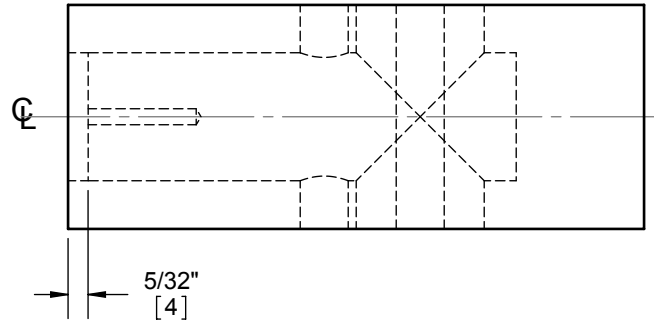

2340 LEVERSET

WOOD DOOR PREP TEMPLATE (2-3/4" BACKSET, SQUARE CORNER)

DOOR TYPE: WOOD OR COMPOSITE, FLAT

DOOR THICKNESS: 1 3/8" [35] - 1 3/4" [45]

FACEPLATE: SQUARE, 1" [25] WIDTH

BACKSET: 2 3/4" [70]

DIMENSIONS IN [] ARE IN MILLIMETERS