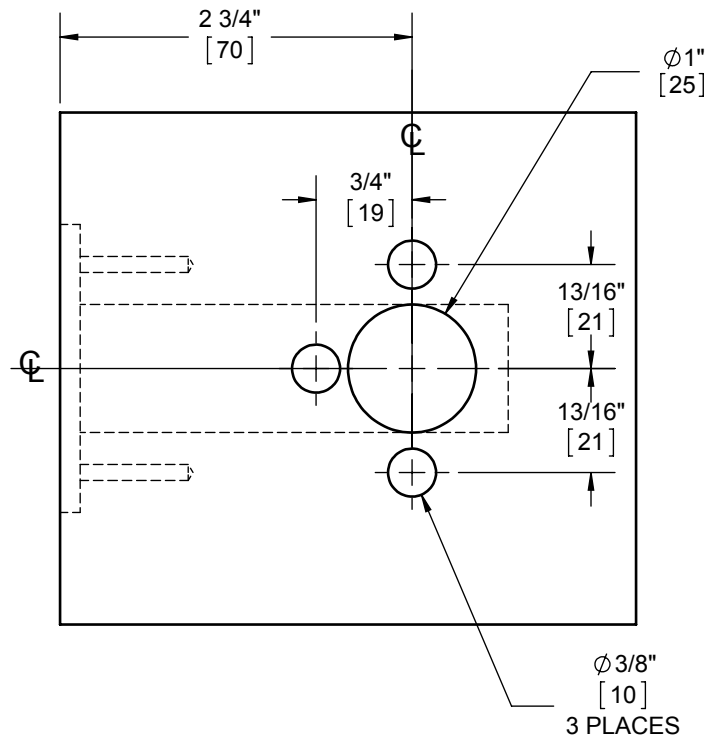

2340 LEVERSET

WOOD DOOR PREP TEMPLATE (2-3/4" BACKSET, SQUARE CORNER)

DOOR TYPE: WOOD OR COMPOSITE, FLAT

DOOR THICKNESS: 1 3/8" [35] - 1 3/4" [45]

FACEPLATE: SQUARE, 1" [25] WIDTH

BACKSET: 2 3/4" [70]

DIMENSIONS IN [] ARE IN MILLIMETERS