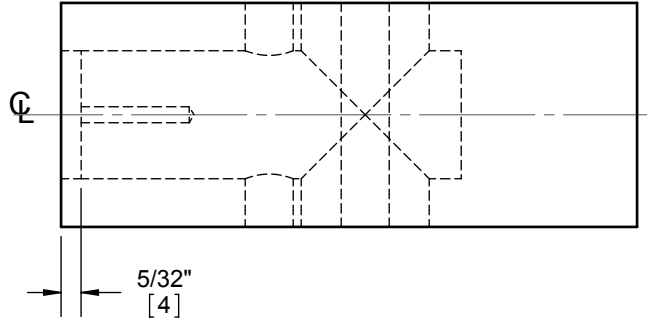

2340 LEVERSET

WOOD DOOR PREP TEMPLATE (2-3/8" BACKSET, SQUARE CORNER)

- DOOR TYPE:** WOOD OR COMPOSITE, FLAT
- DOOR THICKNESS:** 1 3/8"[35] - 1 3/4"[45]
- FACEPLATE:** SQUARE, 1"[25] WIDTH
- BACKSET:** 2 3/8"[60]

DIMENSIONS IN [] ARE IN MILLIMETERS