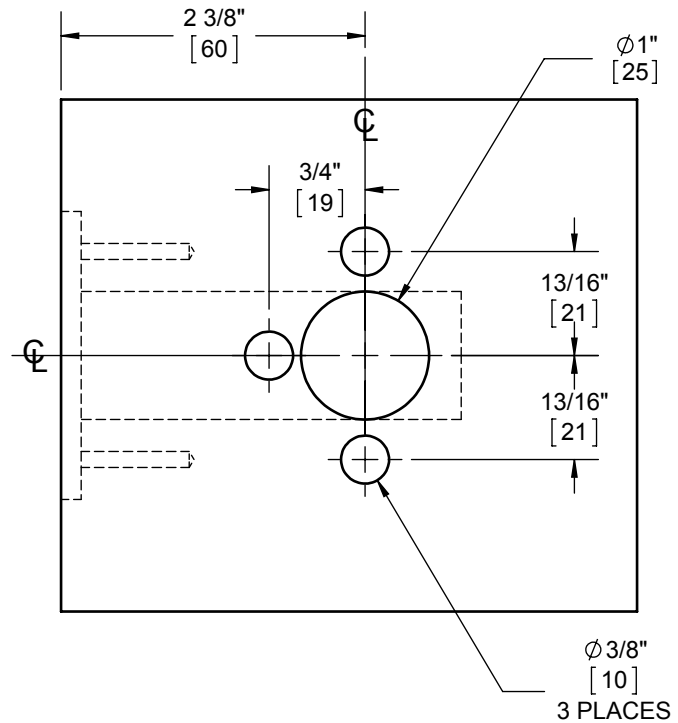

2340 LEVERSET

WOOD DOOR PREP TEMPLATE (2-3/8" BACKSET, SQUARE CORNER)

- DOOR TYPE:** WOOD OR COMPOSITE, FLAT
- DOOR THICKNESS:** 1 3/8"[35] - 1 3/4"[45]
- FACEPLATE:** SQUARE, 1"[25] WIDTH
- BACKSET:** 2 3/8"[60]

DIMENSIONS IN [] ARE IN MILLIMETERS