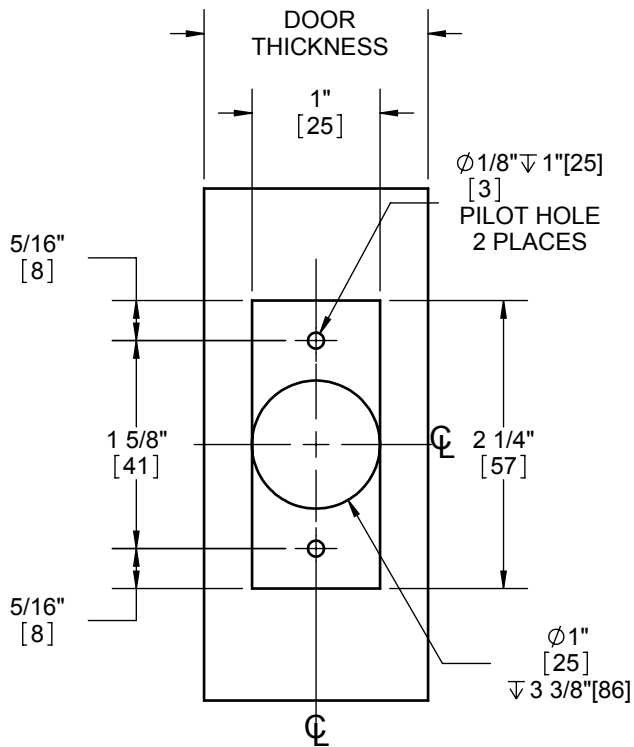

2340 LEVERSET

WOOD DOOR PREP TEMPLATE (2-3/8" BACKSET, SQUARE CORNER)

- DOOR TYPE:** WOOD OR COMPOSITE, FLAT
- DOOR THICKNESS:** 1 3/8"[35] - 1 3/4"[45]
- FACEPLATE:** SQUARE, 1"[25] WIDTH
- BACKSET:** 2 3/8"[60]

DIMENSIONS IN [] ARE IN MILLIMETERS