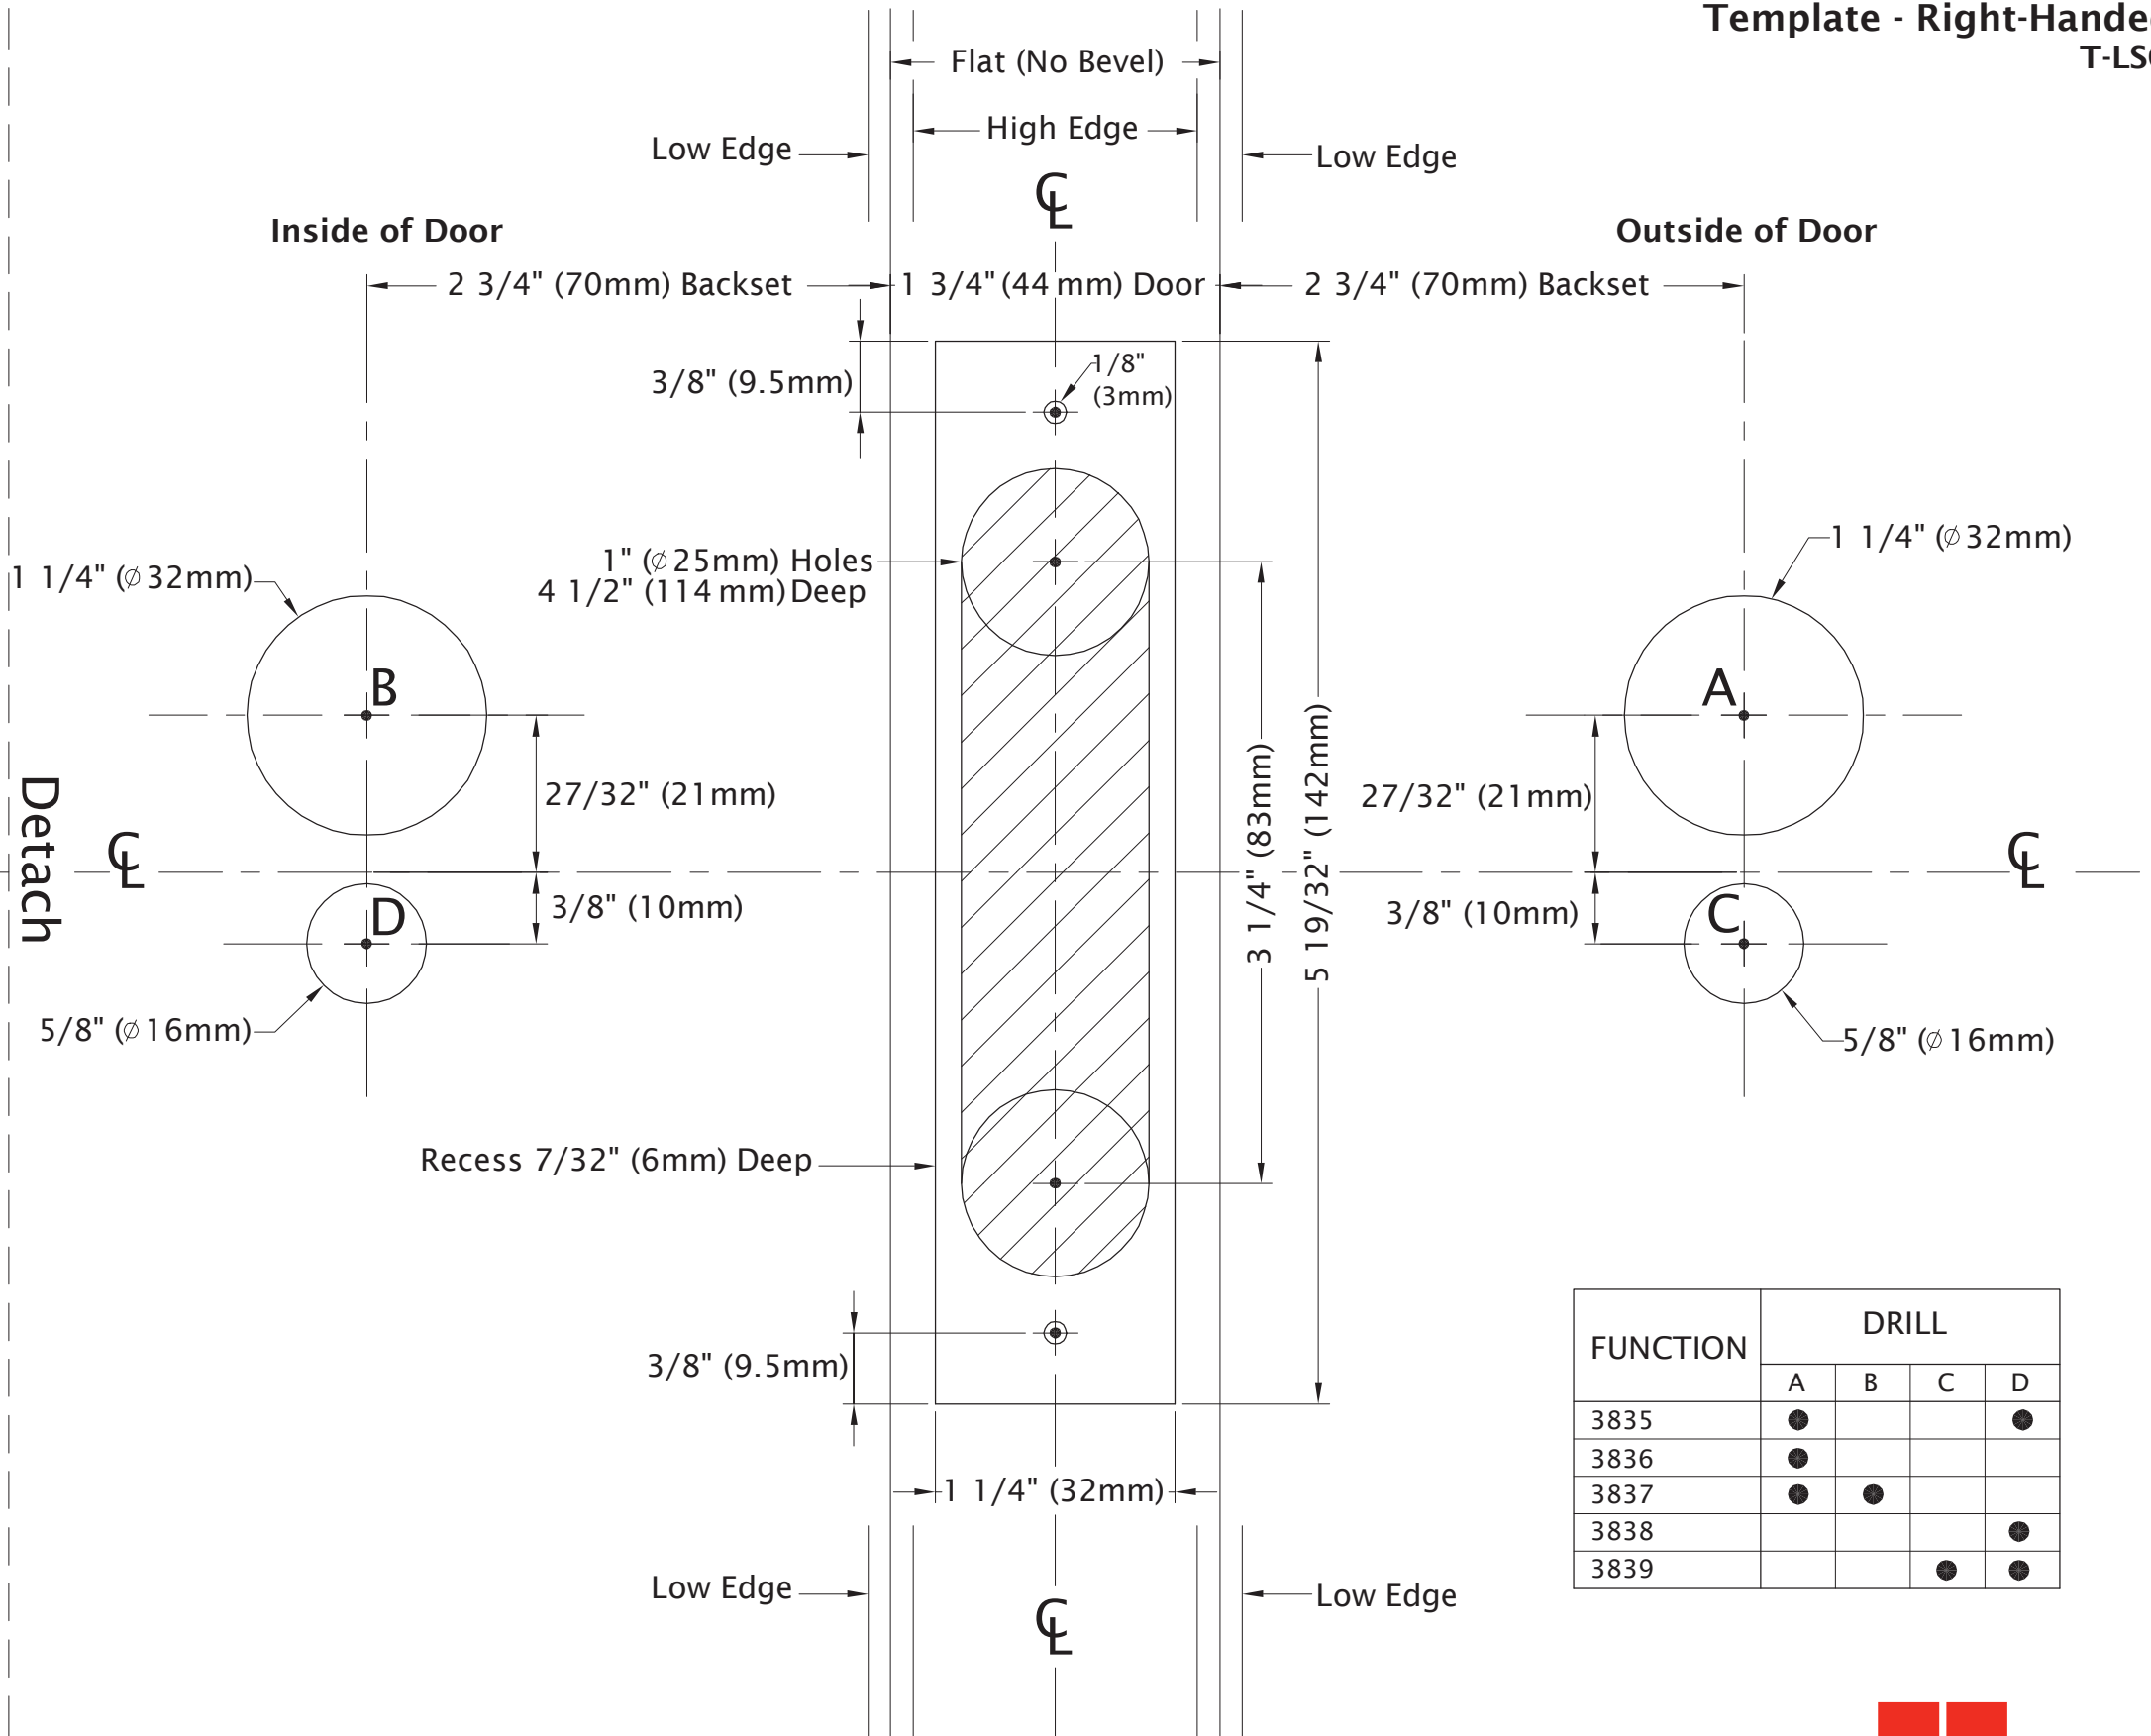

**3800 Series Sliding Door Mortise Lock
Template - Right-Handed Door**
T-LS01773-2

| FUNCTION | DRILL | | | |
|----------|-------|---|---|---|
| | A | B | C | D |
| 3835 | ● | | | ● |
| 3836 | ● | | | |
| 3837 | ● | ● | | |
| 3838 | | | | ● |
| 3839 | | | ● | ● |