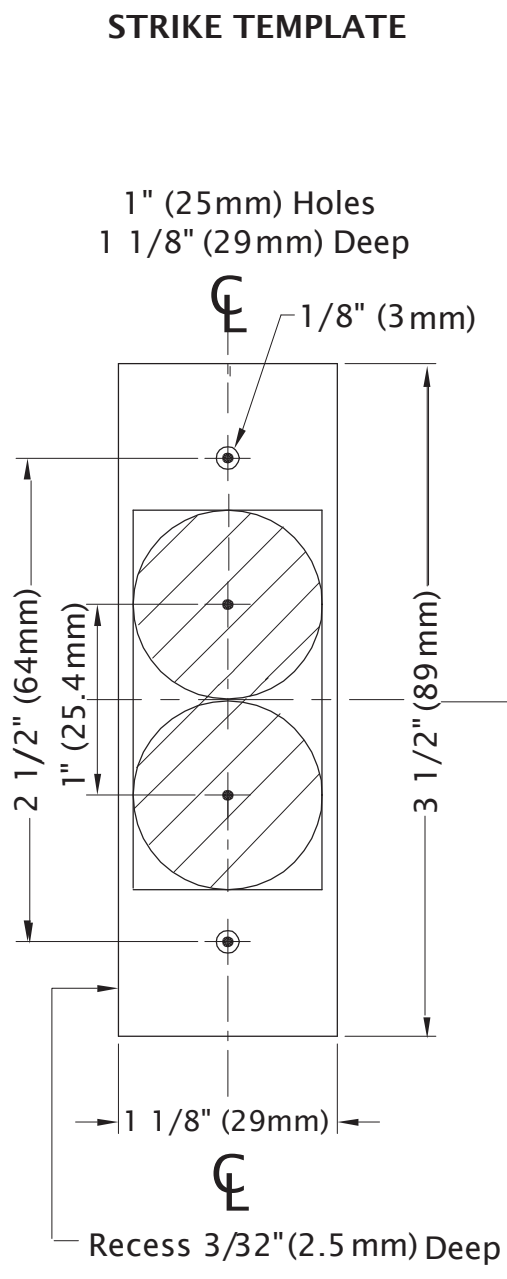

**3800 Series Sliding Door Mortise Lock
Template - Right-Handed Door**
T-LS01773-2

| FUNCTION | DRILL | | | |
|----------|-------|---|---|---|
| | A | B | C | D |
| 3835 | ● | | | ● |
| 3836 | ● | | | |
| 3837 | ● | ● | | |
| 3838 | | | | ● |
| 3839 | | | ● | ● |