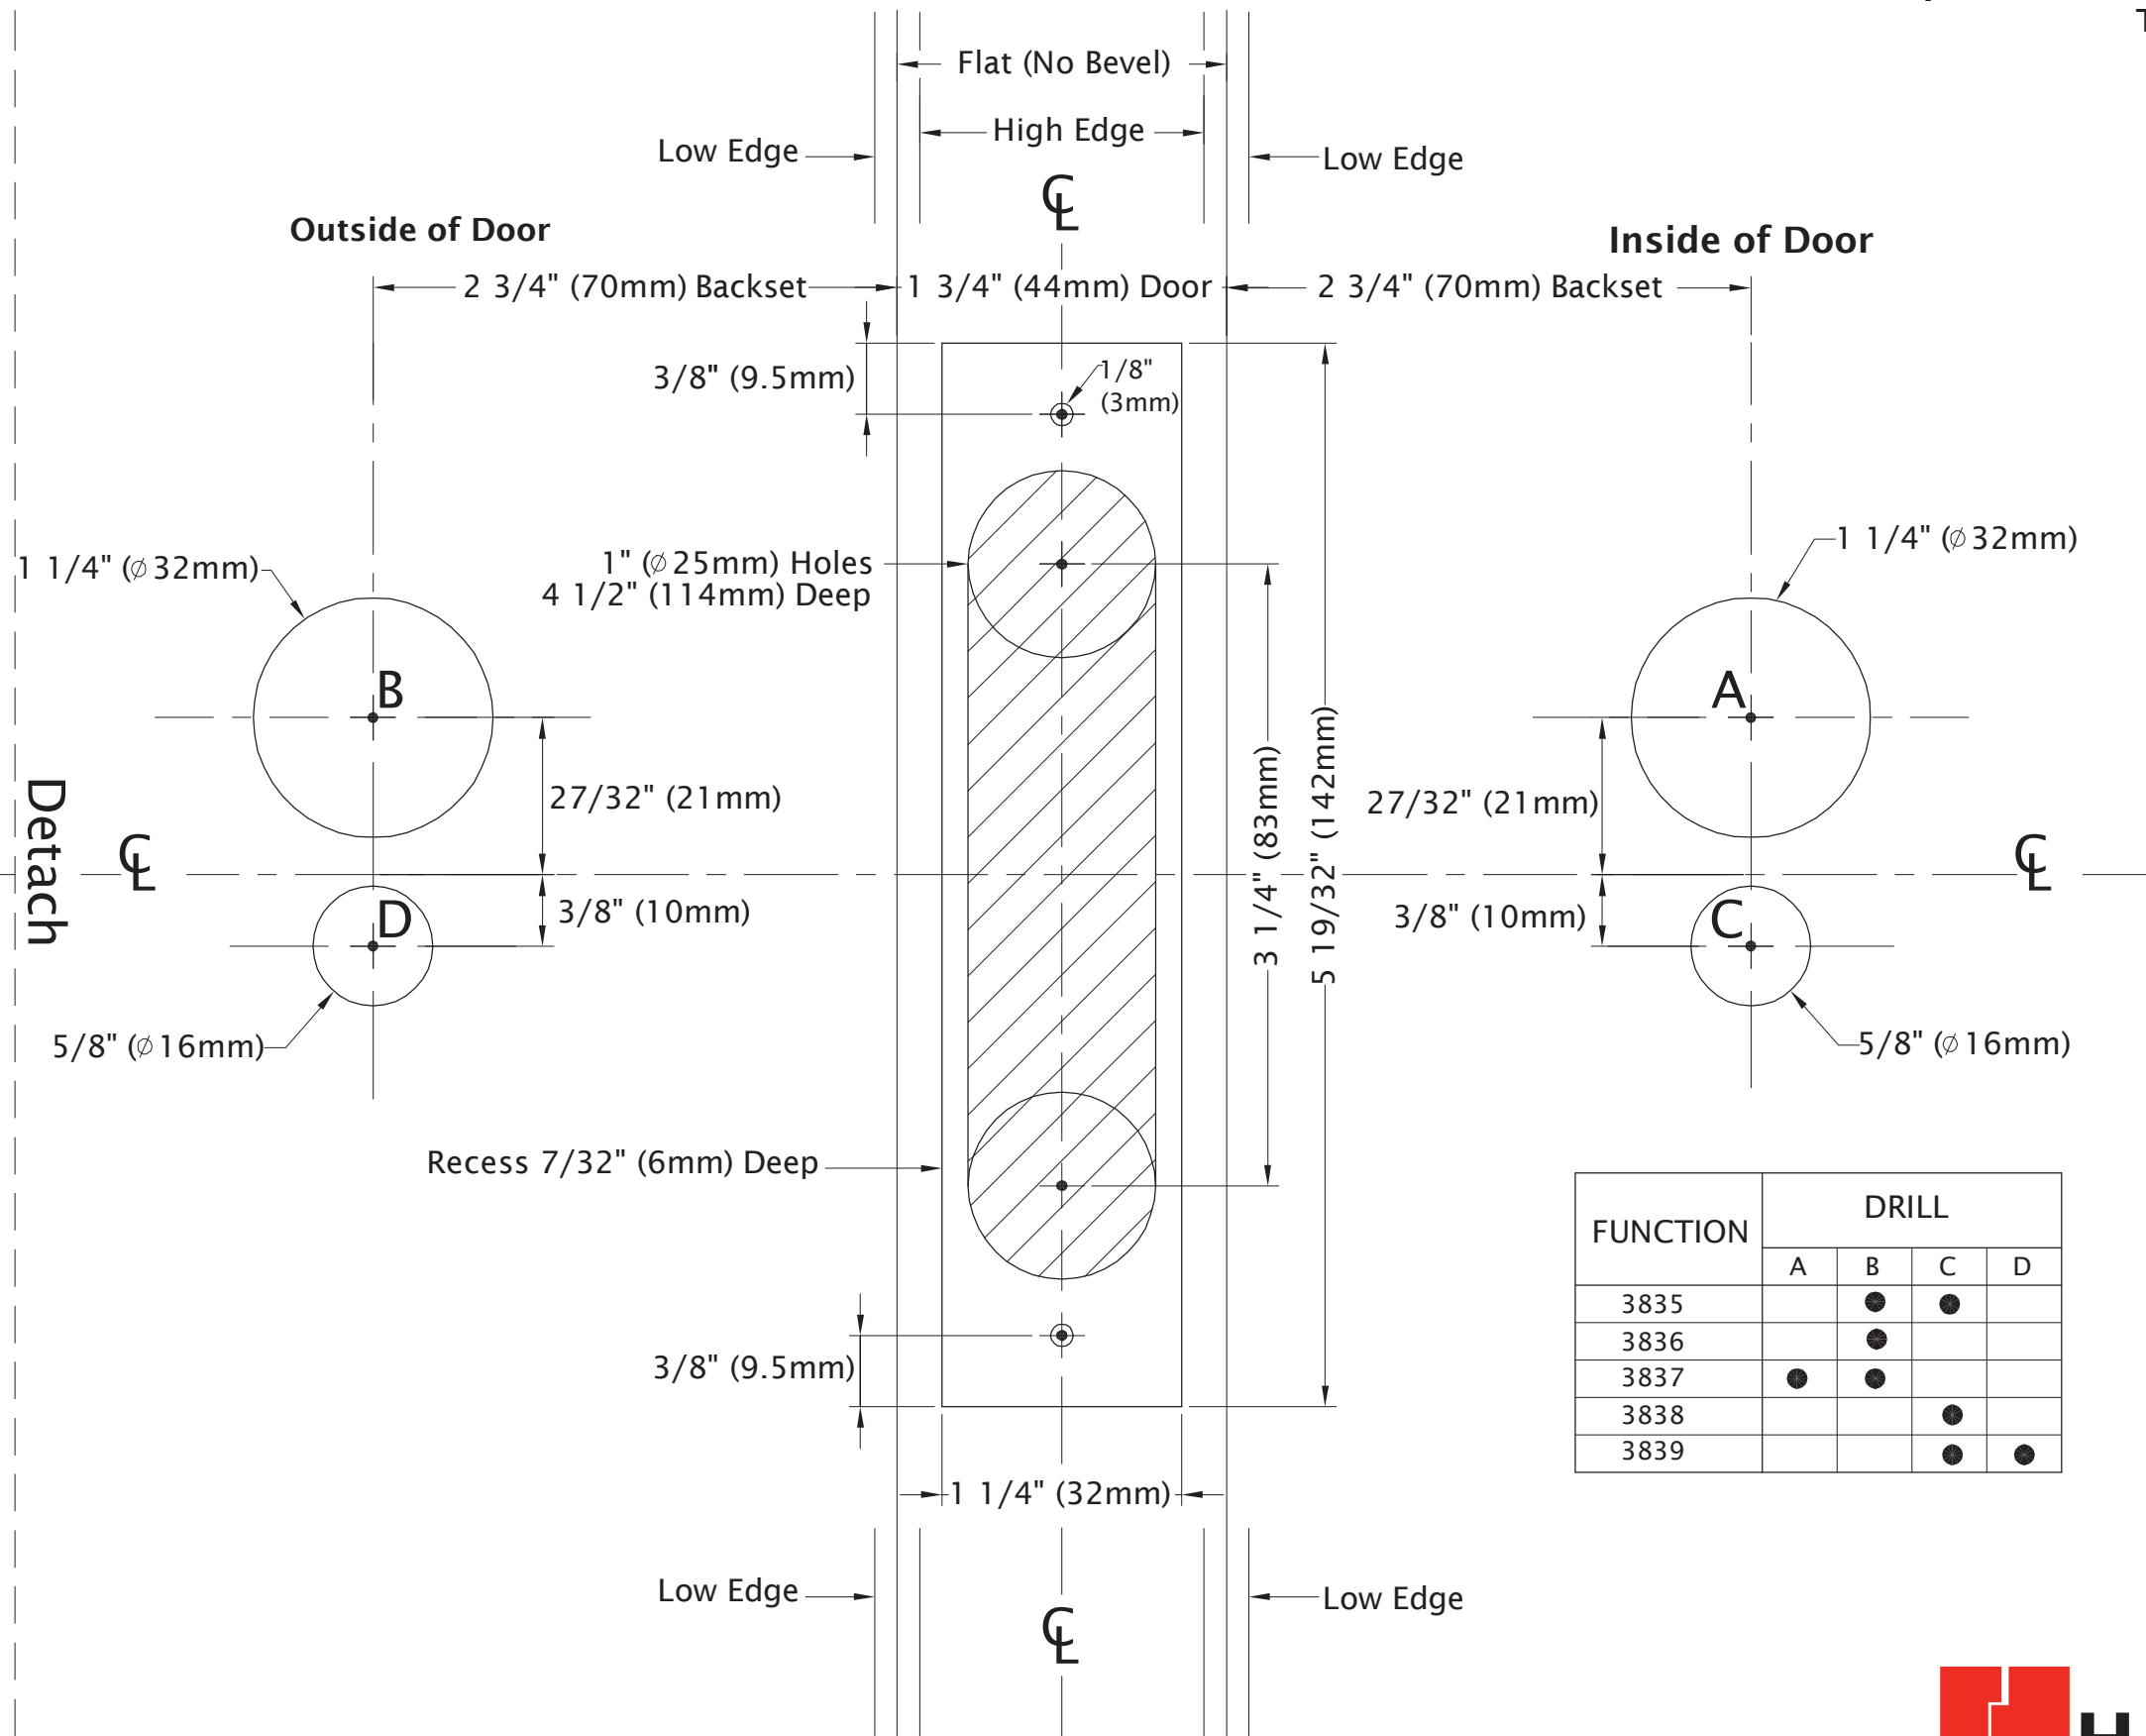

3800 Series Sliding Door Mortise Lock
 Template - Left-Hand Door
 T-LS01773_1

STRIKE TEMPLATE

FUNCTION	DRILL			
	A	B	C	D
3835		●	●	
3836		●		
3837	●	●		
3838			●	
3839			●	●