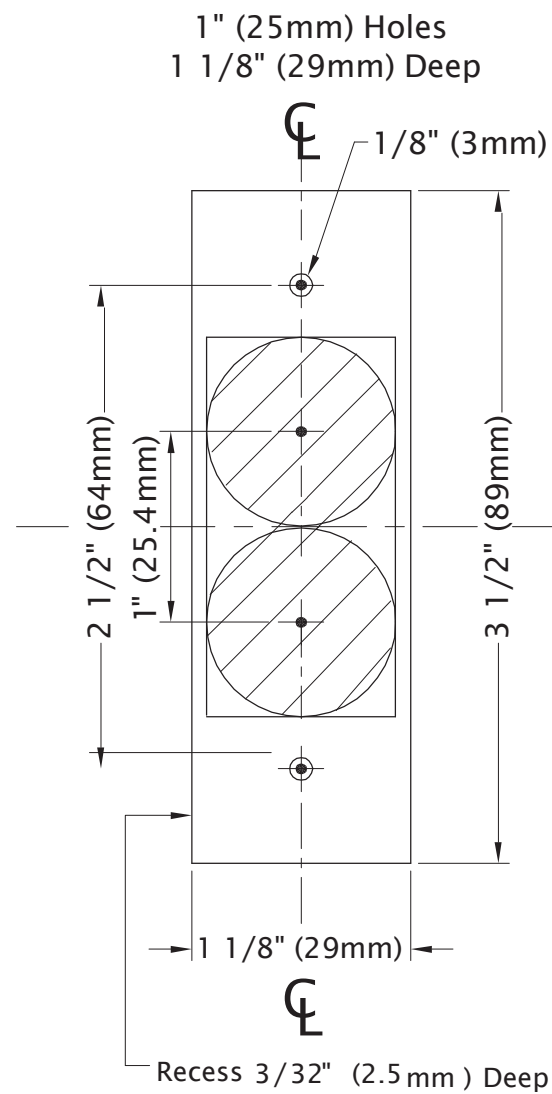

3800 Series Sliding Door Mortise Lock
 Template - Left-Hand Door
 T-LS01773_1

STRIKE TEMPLATE

FUNCTION	DRILL			
	A	B	C	D
3835		●	●	
3836		●		
3837	●	●		
3838			●	
3839			●	●