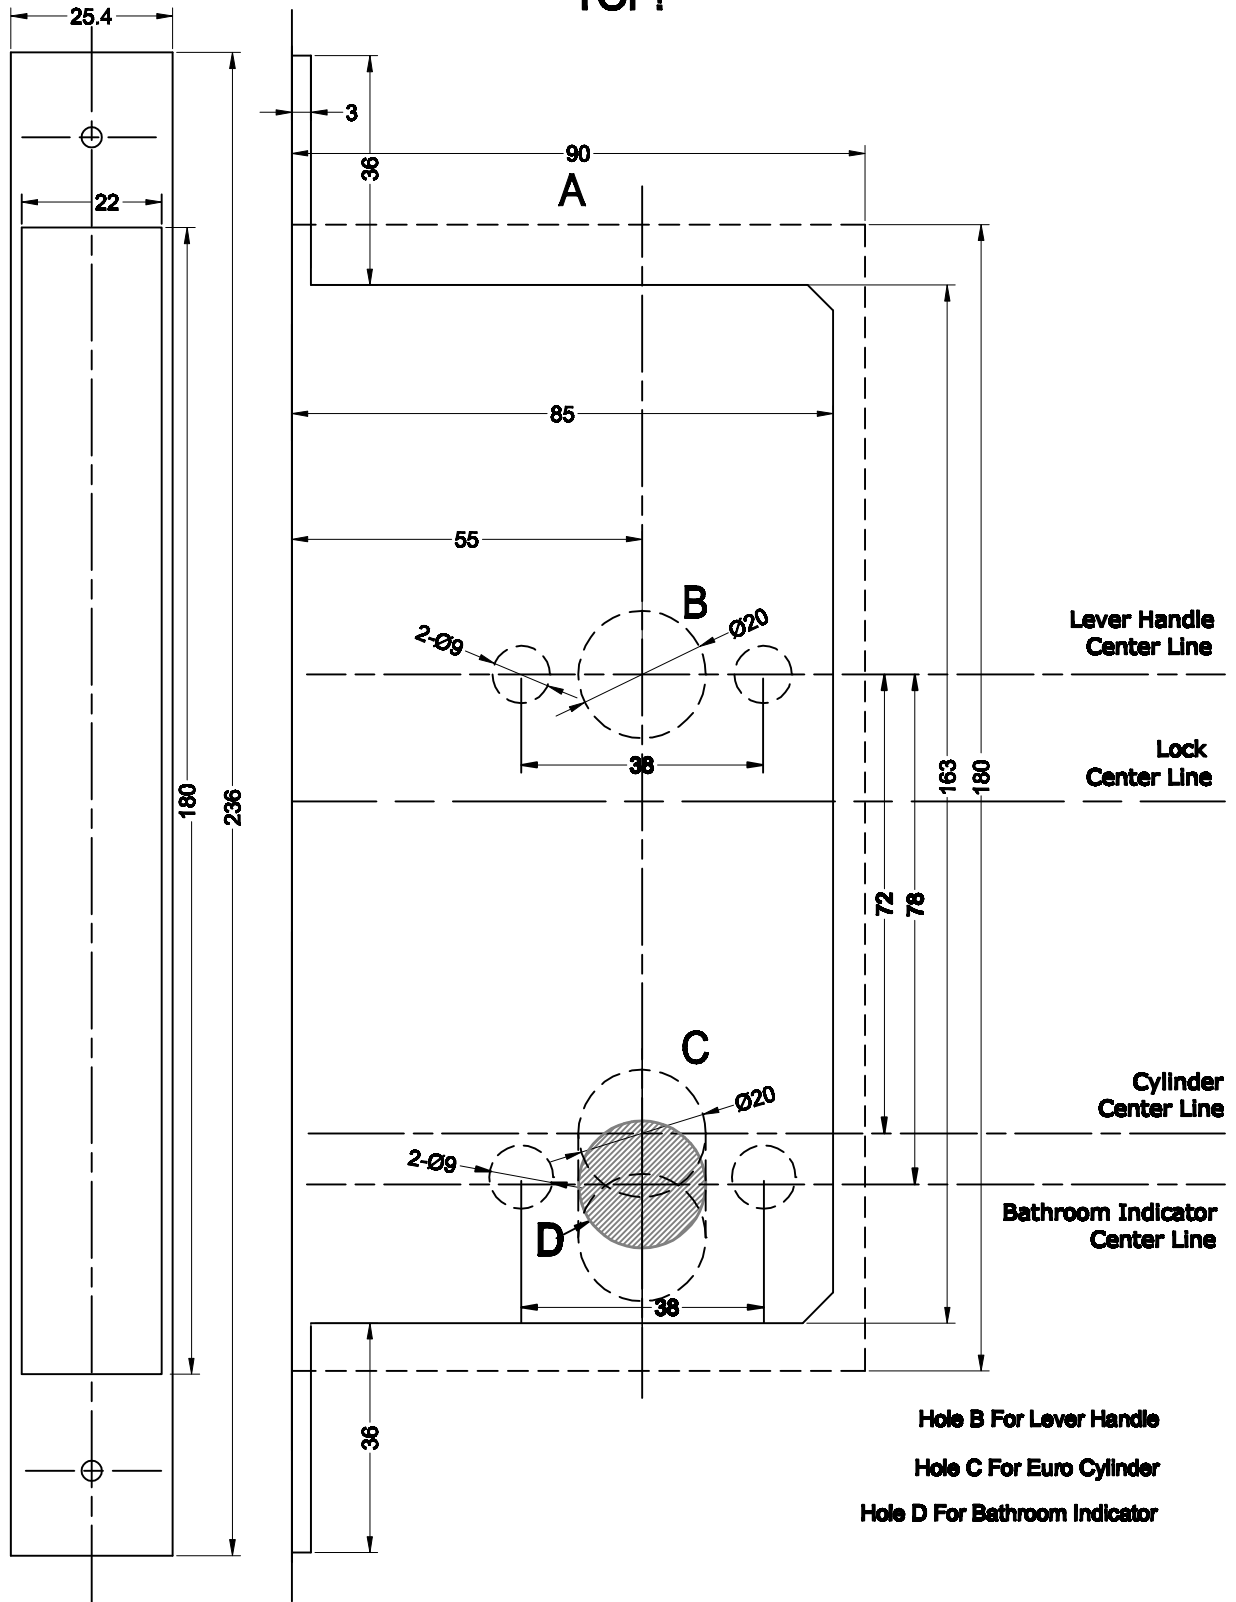

3800U Series Mortise Locks Installation Template

TOP!

Hole B For Lever Handle
 Hole C For Euro Cylinder
 Hole D For Bathroom Indicator