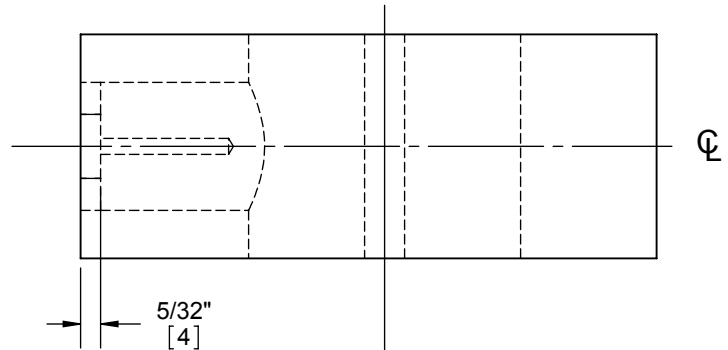

2500 SERIES LOCKSET

WOOD DOOR TEMPLATE - ROUND CORNER (2-3/8" BACKSET)

- DOOR TYPE:** WOOD OR COMPOSITE, FLAT OR BEVELED
- DOOR THICKNESS:** KNOB 1 3/8"[35] - 1 3/4"[45], LEVER 1 3/8"[35] - 2"[51]
- FACEPLATE:** 1/4"R, 1"[25] WIDTH
- BACKSET:** 2 3/8"[60]

DIMENSIONS IN [] ARE IN MILLIMETERS