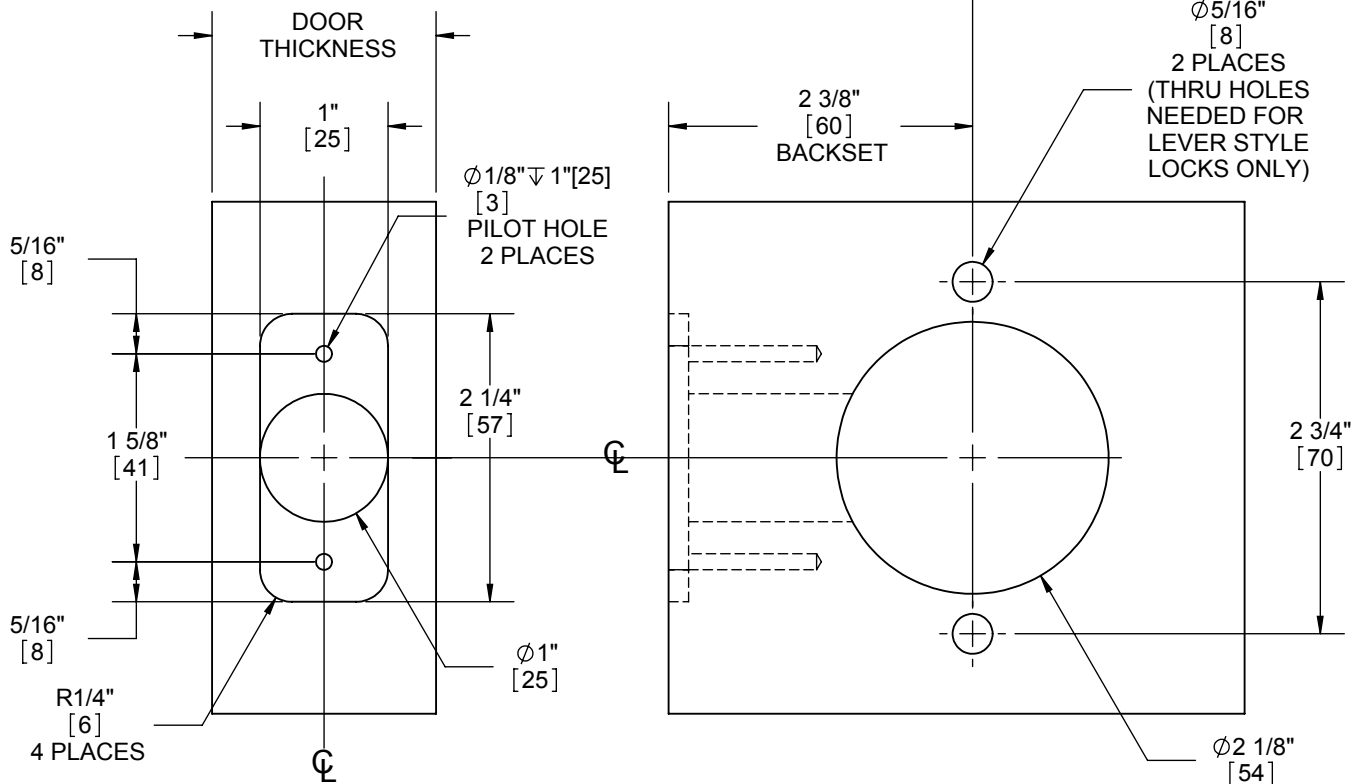

2500 SERIES LOCKSET

WOOD DOOR TEMPLATE - ROUND CORNER (2-3/8" BACKSET)

- DOOR TYPE:** WOOD OR COMPOSITE, FLAT OR BEVELED
- DOOR THICKNESS:** KNOB 1 3/8"[35] - 1 3/4"[45], LEVER 1 3/8"[35] - 2"[51]
- FACEPLATE:** 1/4"R, 1"[25] WIDTH
- BACKSET:** 2 3/8"[60]

DIMENSIONS IN [] ARE IN MILLIMETERS