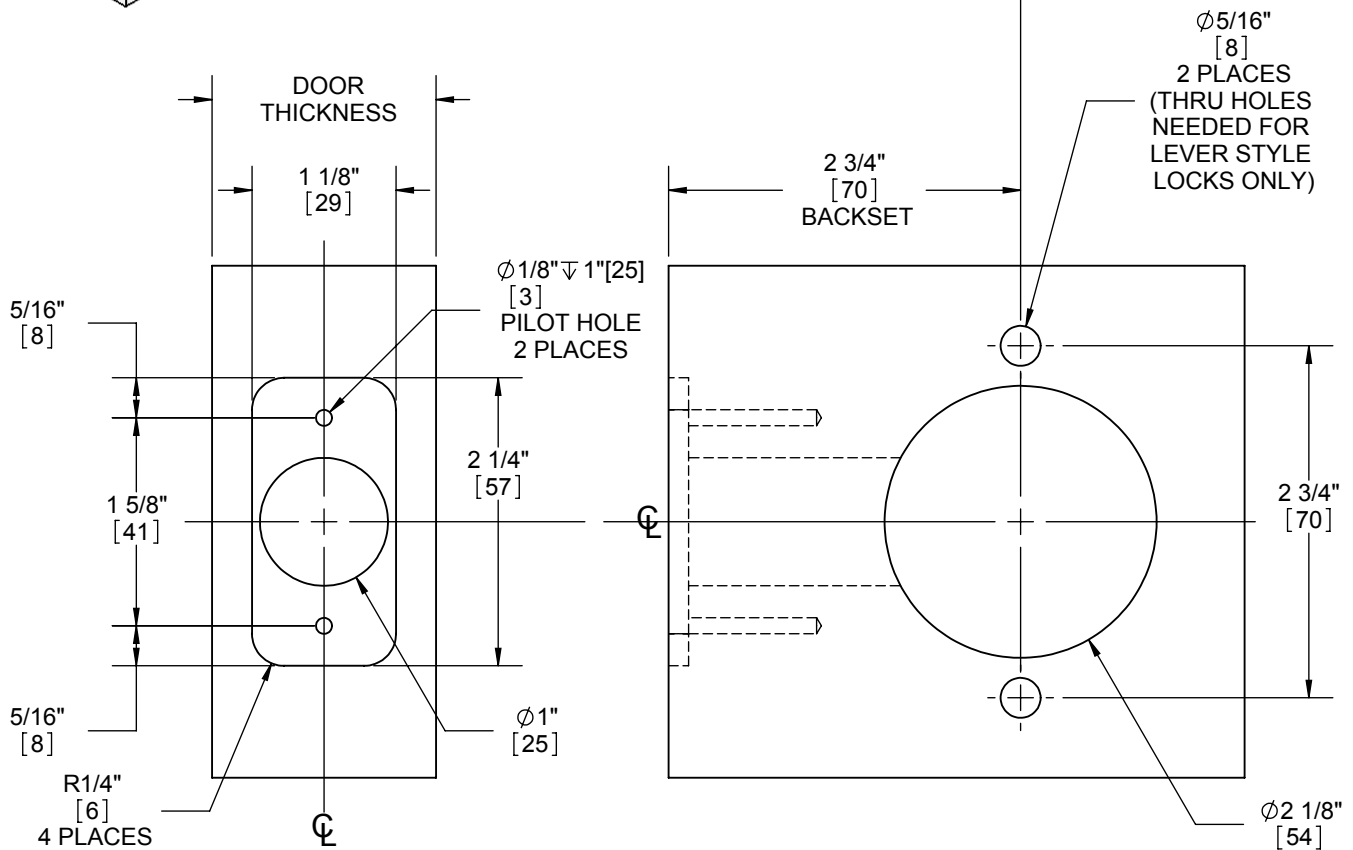

2500 SERIES LOCKSET

WOOD DOOR TEMPLATE - ROUND CORNER LATCH (2-3/4" BACKSET)

- DOOR TYPE:** WOOD OR COMPOSITE, FLAT OR BEVELED
- DOOR THICKNESS:** KNOBS $1\ 3/8"$ [35] - $1\ 3/4"$ [45], LEVERS $1\ 3/8"$ [35] - $2"$ [51]
- FACEPLATE:** $1/4"R$, $1\ 1/8"$ [29] WIDTH
- BACKSETS:** $2\ 3/4"$ [70], $5"$ [127] OPTIONAL

DIMENSIONS IN [] ARE IN MILLIMETERS