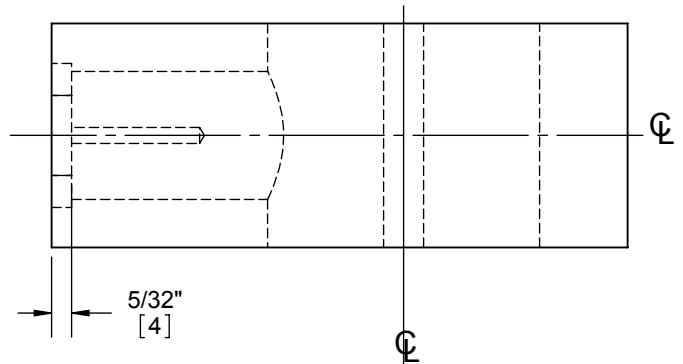

2500 SERIES LOCKSET

WOOD DOOR TEMPLATE - ROUND CORNER LATCH (2-3/4" BACKSET)

- DOOR TYPE:** WOOD OR COMPOSITE, FLAT OR BEVELED
- DOOR THICKNESS:** KNOBS $1\ 3/8"$ [35] - $1\ 3/4"$ [45], LEVERS $1\ 3/8"$ [35] - $2"$ [51]
- FACEPLATE:** $1/4"R$, $1\ 1/8"$ [29] WIDTH
- BACKSETS:** $2\ 3/4"$ [70], $5"$ [127] OPTIONAL

DIMENSIONS IN [] ARE IN MILLIMETERS