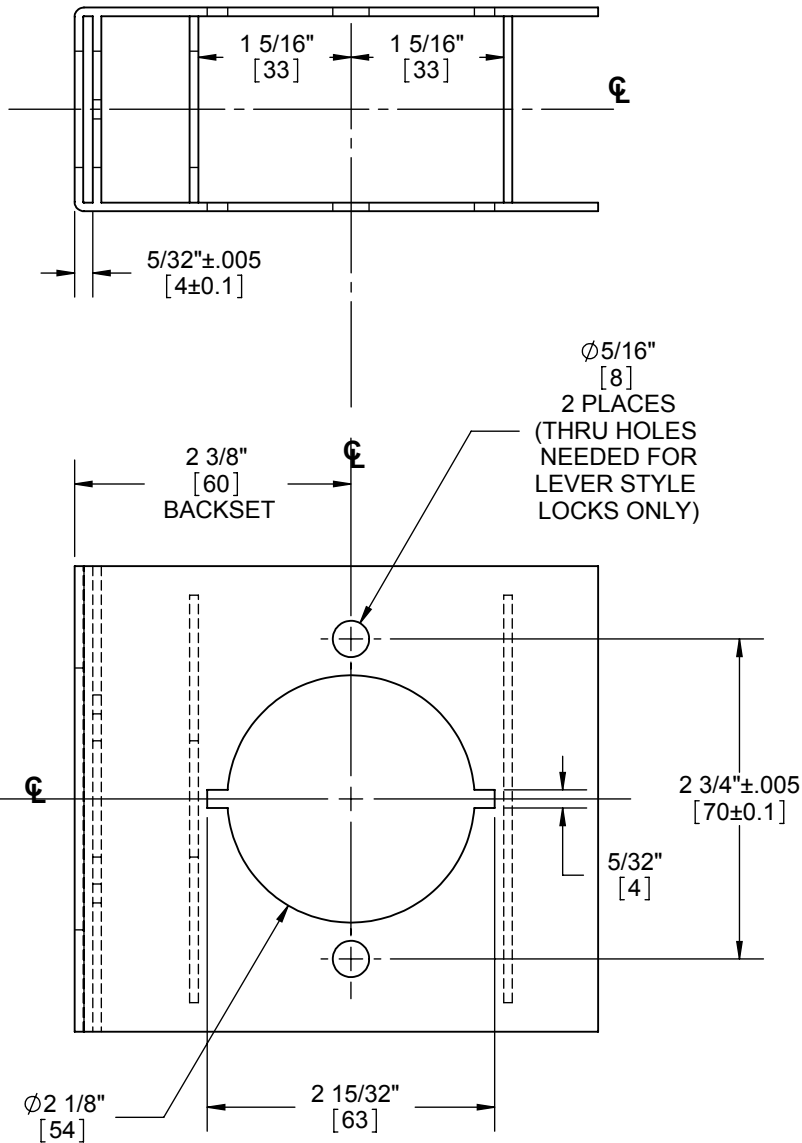

2500 SERIES LOCKSET METAL DOOR TEMPLATE (2-3/8" BACKSET)

- DOOR TYPE:** METAL, FLAT OR BEVELED
- DOOR THICKNESS:** KNOBS 1 3/8"[35] - 1 3/4"[45], LEVERS 1 3/8"[35] - 2"[51]
- FACEPLATE:** SQUARE 1"[25] WIDTH
- BACKSETS:** 2 3/8"[60]

DIMENSIONS IN [] ARE IN MILLIMETERS