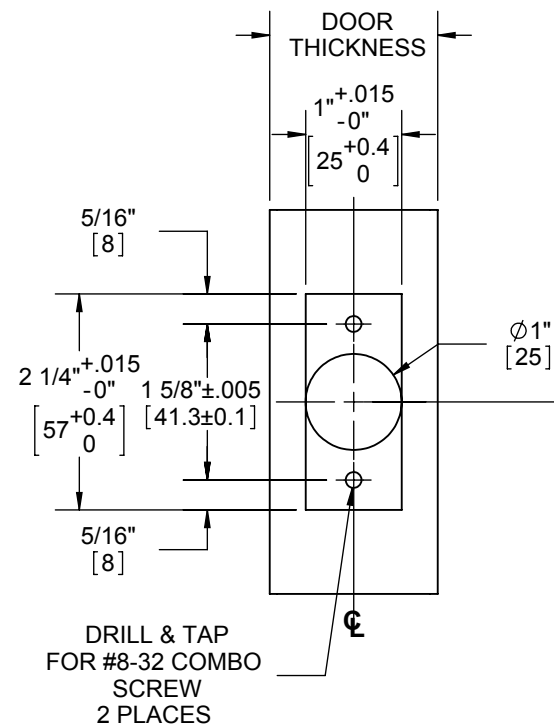

2500 SERIES LOCKSET METAL DOOR TEMPLATE (2-3/8" BACKSET)

- DOOR TYPE:** METAL, FLAT OR BEVELED
- DOOR THICKNESS:** KNOBS 1 3/8"[35] - 1 3/4"[45], LEVERS 1 3/8"[35] - 2"[51]
- FACEPLATE:** SQUARE 1"[25] WIDTH
- BACKSETS:** 2 3/8"[60]

DIMENSIONS IN [] ARE IN MILLIMETERS