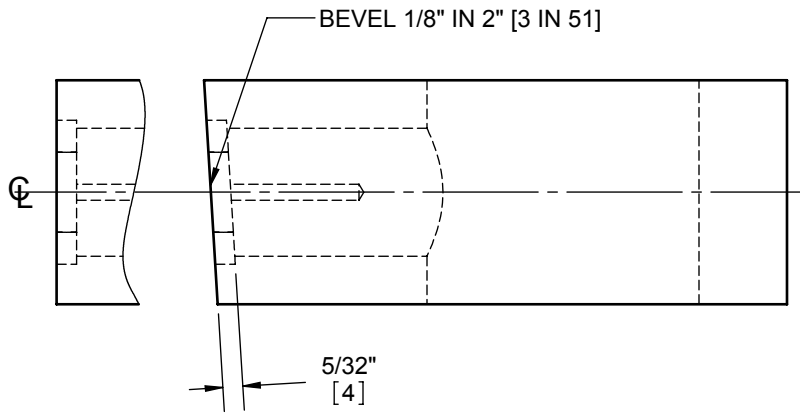

# 3214/3215 DEADBOLTS

## WOOD DOOR PREP TEMPLATE - ROUND CORNER (2-3/4" BACKSET)

**DOOR TYPE:** WOOD OR COMPOSITE, FLAT OR BEVELED

**DOOR THICKNESS:** 1 3/8"[35] - 1 3/4"[45]

**FACEPLATE:** 1/4"R, 1 1/8"[29] WIDTH

**BACKSETS:** 2 3/4"[70]

DIMENSIONS IN [ ] ARE IN MILLIMETERS