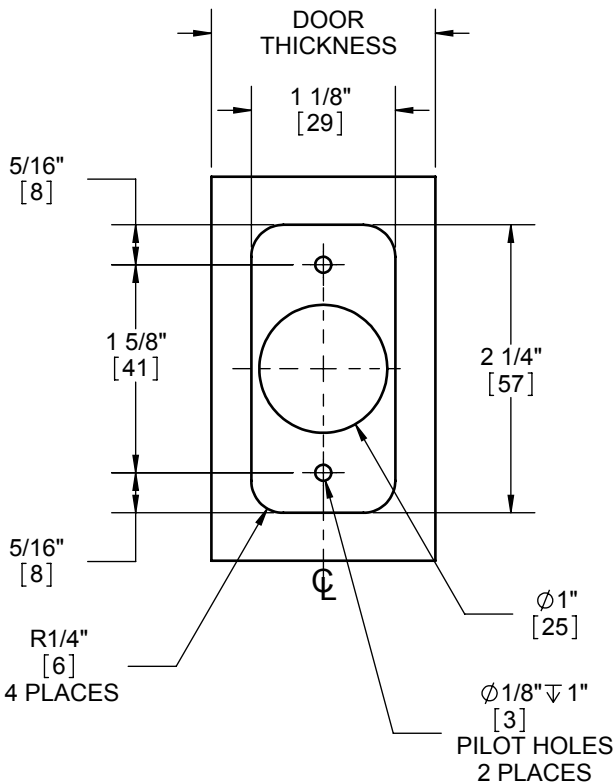

# 3214/3215 DEADBOLTS

## WOOD DOOR PREP TEMPLATE - ROUND CORNER (2-3/4" BACKSET)

**DOOR TYPE:** WOOD OR COMPOSITE, FLAT OR BEVELED

**DOOR THICKNESS:** 1 3/8"[35] - 1 3/4"[45]

**FACEPLATE:** 1/4"R, 1 1/8"[29] WIDTH

**BACKSETS:** 2 3/4"[70]

DIMENSIONS IN [ ] ARE IN MILLIMETERS