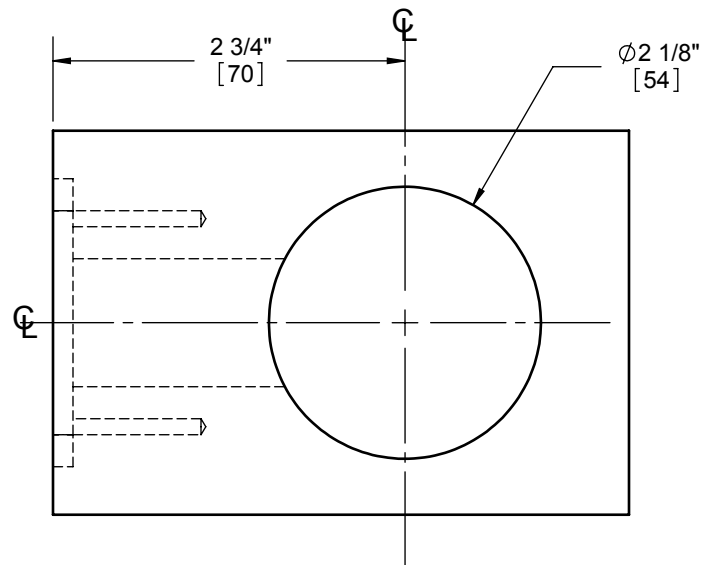

# 3214/3215 DEADBOLTS

## WOOD DOOR PREP TEMPLATE - ROUND CORNER (2-3/4" BACKSET)

**DOOR TYPE:** WOOD OR COMPOSITE, FLAT OR BEVELED

**DOOR THICKNESS:** 1 3/8"[35] - 1 3/4"[45]

**FACEPLATE:** 1/4"R, 1 1/8"[29] WIDTH

**BACKSETS:** 2 3/4"[70]

DIMENSIONS IN [ ] ARE IN MILLIMETERS