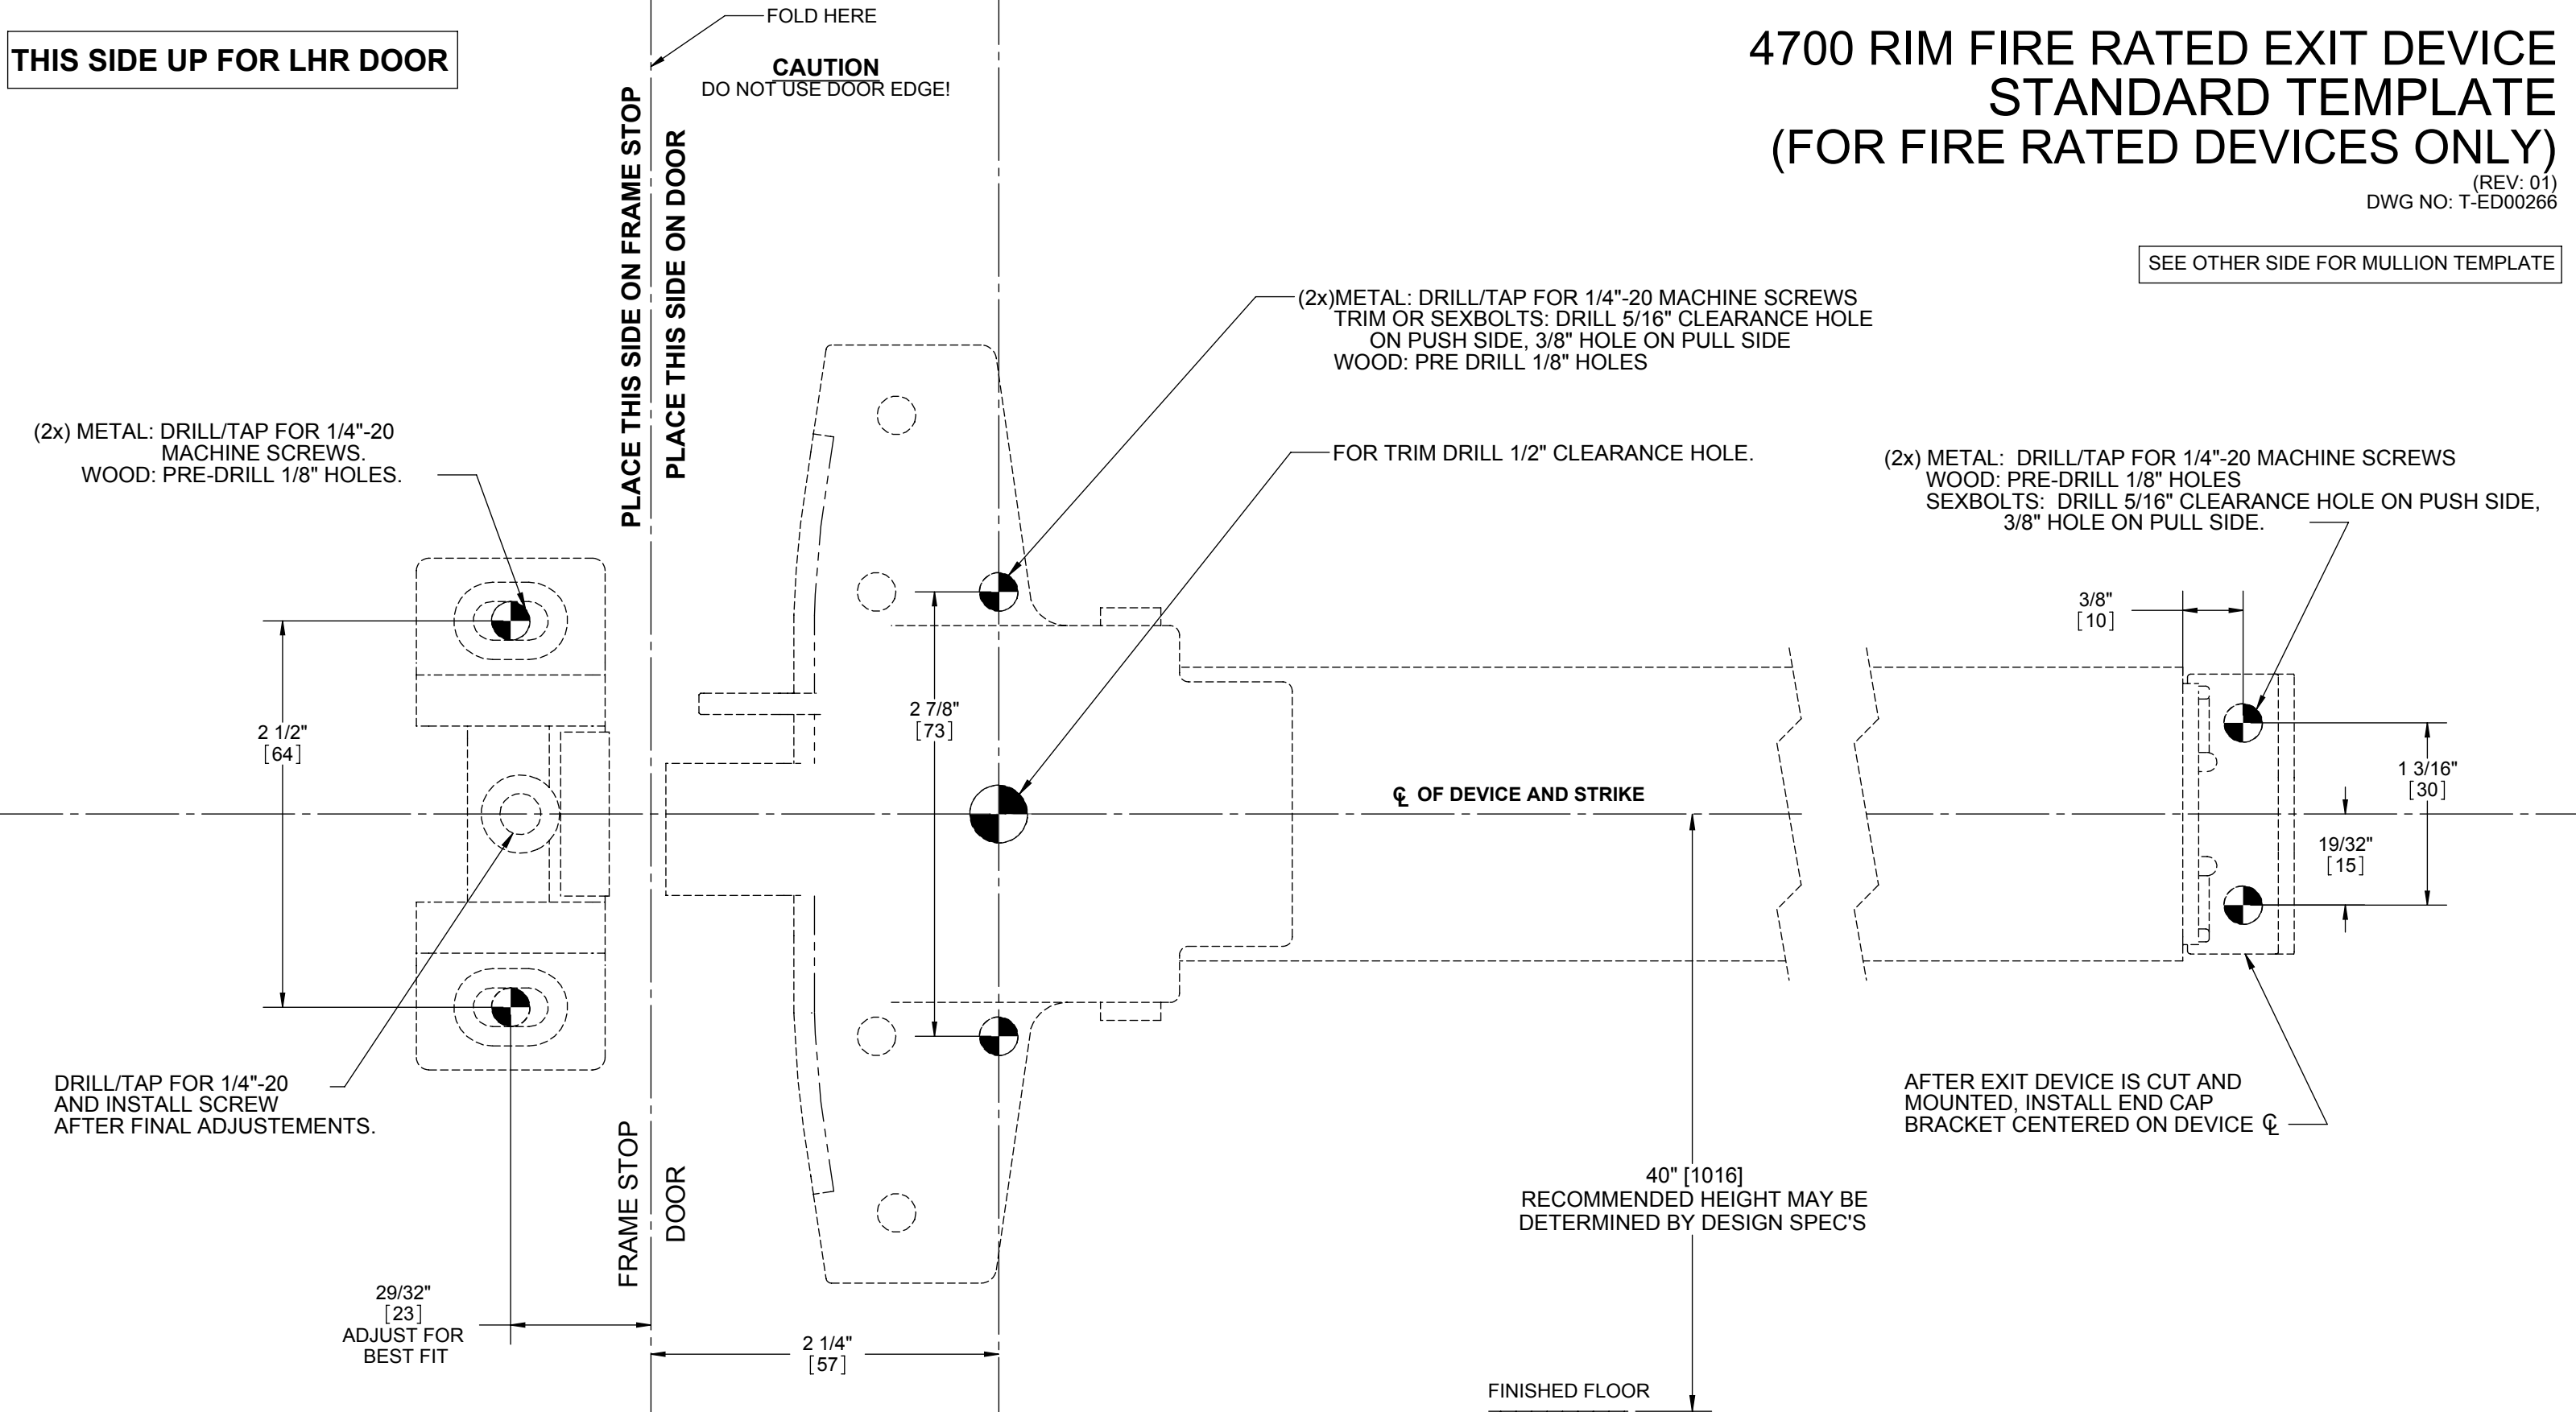

THIS SIDE UP FOR LHR DOOR

# 4700 RIM FIRE RATED EXIT DEVICE STANDARD TEMPLATE (FOR FIRE RATED DEVICES ONLY)

(REV: 01)  
DWG NO: T-ED00266

SEE OTHER SIDE FOR MULLION TEMPLATE

THIS SIDE UP FOR RHR DOOR

 HOLE LOCATIONS

PRIMARY DIMENSIONS SHOWN IN INCHES,  
DIMENSIONS IN [ ] ARE MILLIMETERS.