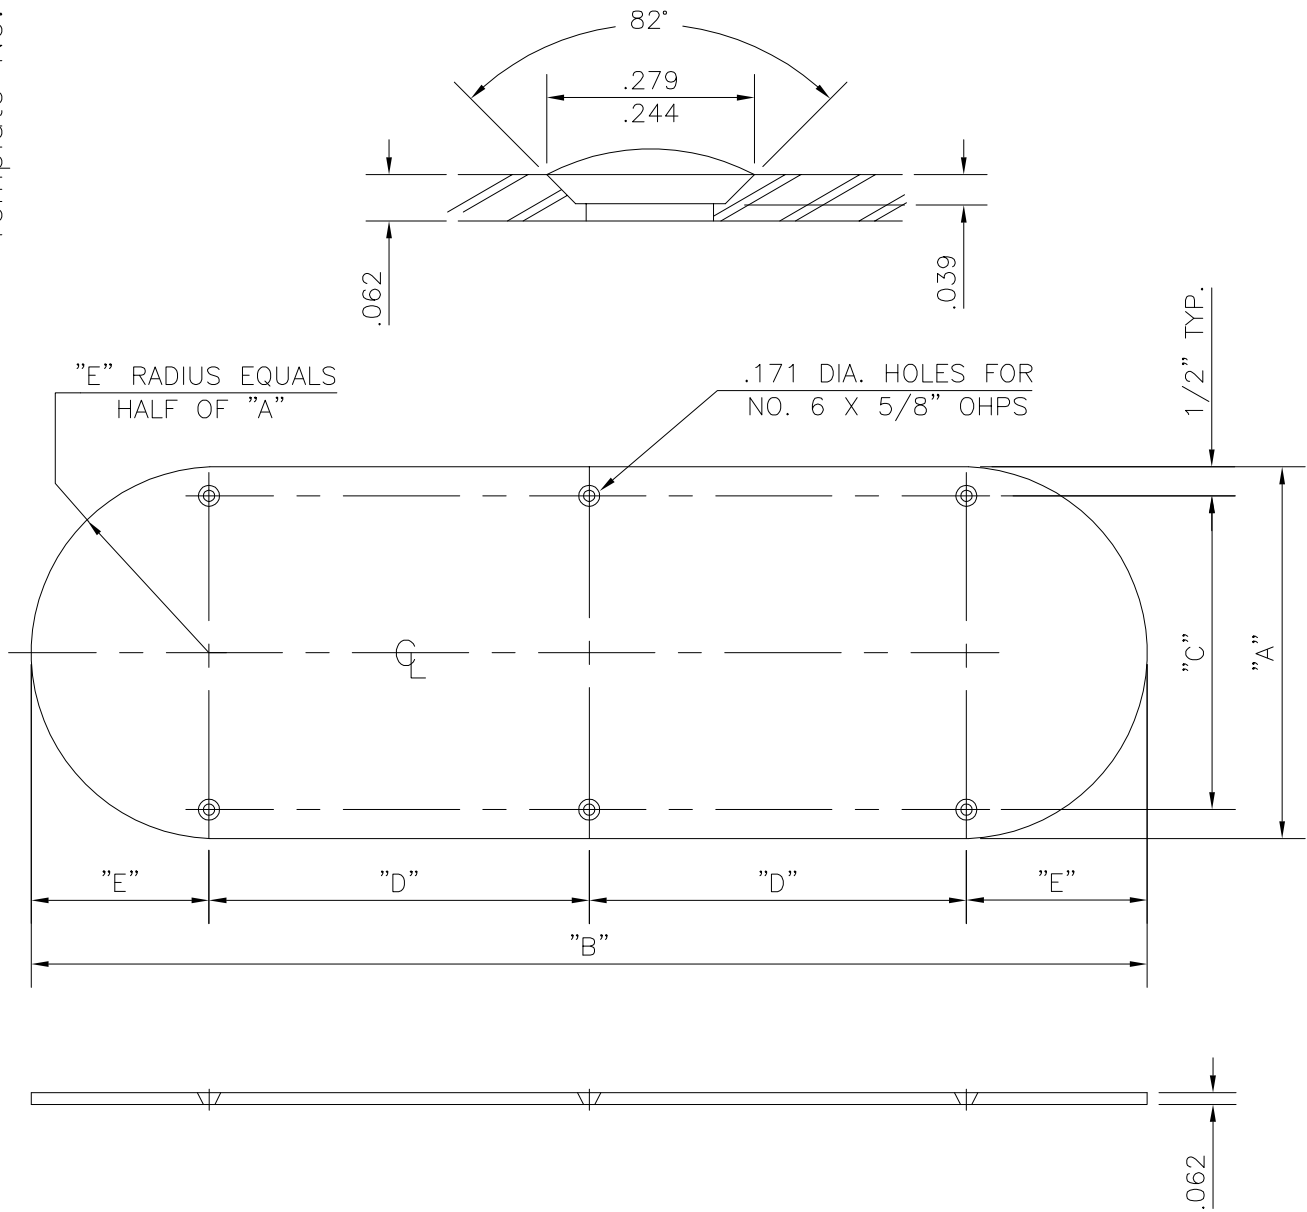

TEMPLATE

PLATE SIZE	"A"	"B"	"C"	"D"
3 X 12	3"	12"	2"	4 1/2"
3 1/2 X 15	3 1/2"	15"	2 1/2"	5 3/4"
4 X 16	4"	16"	3"	6"
6 X 16	6"	16"	5"	5"
8 X 16	8"	16"	7"	4"

DO NOT SCALE

HAGER HINGE CO.
139 Victor St.
St. Louis, MO 63104