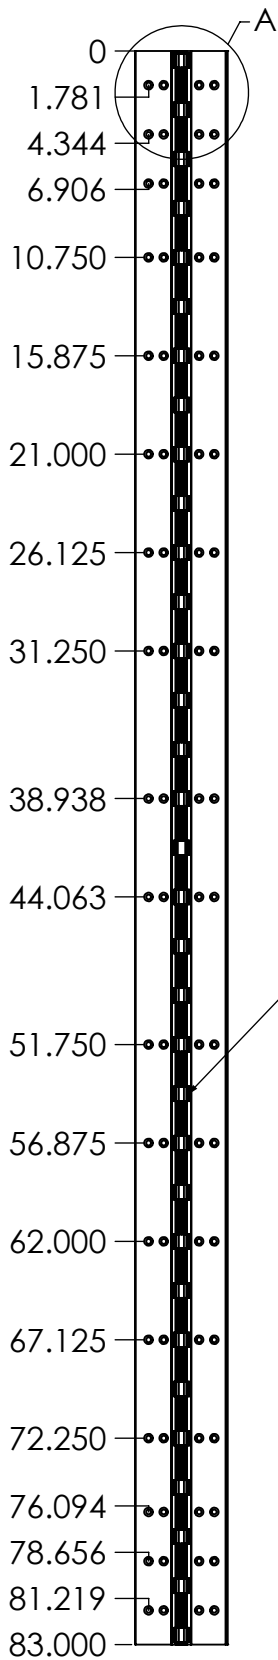

TEMPLATE FOR FULL MORTISE CONTINUOUS GEARED ALUMINUM HINGE

BEARINGS  
33 PLACES

#12 FLAT  
HEAD SCREW  
72 PLACES