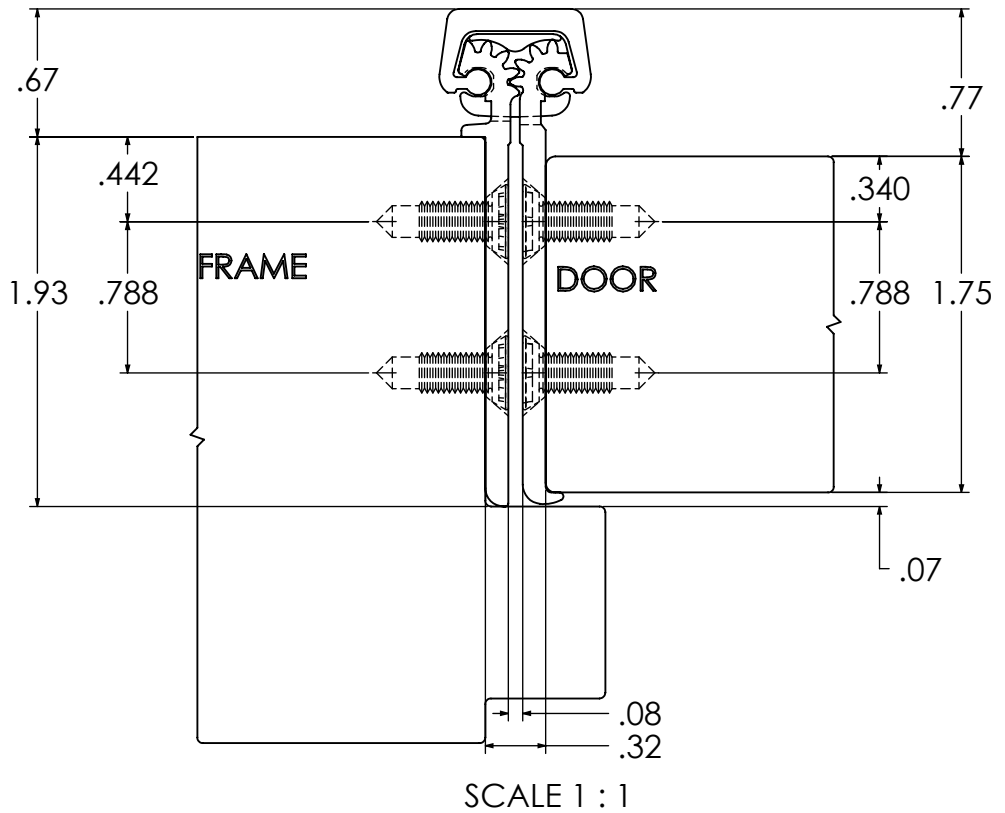

TEMPLATE FOR FULL MORTISE CONTINUOUS GEARED ALUMINUM HINGE

BEARINGS  
33 PLACES

#12 FLAT  
HEAD SCREW  
72 PLACES