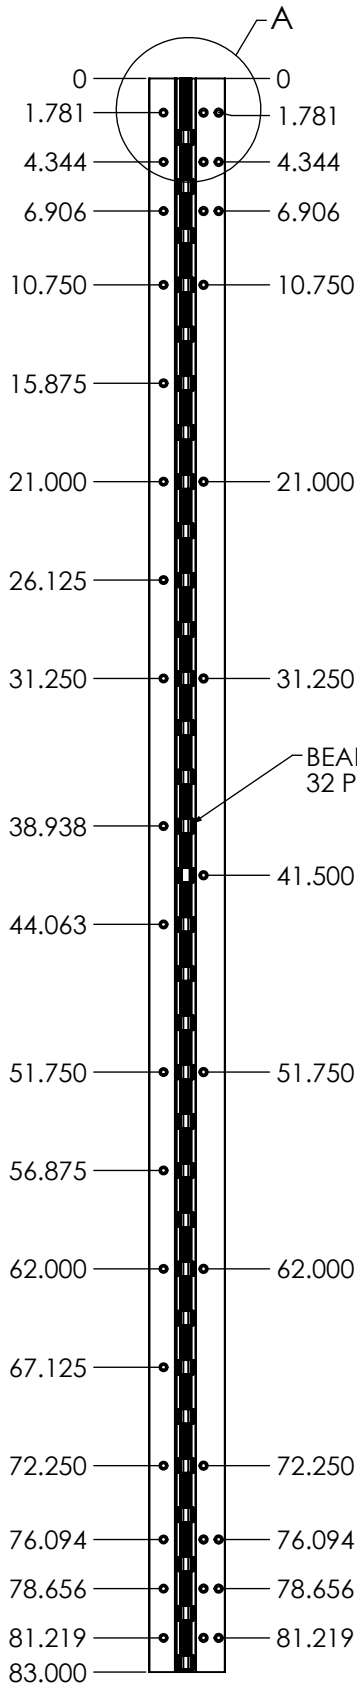

TEMPLATE FOR ROTON CONTINUOUS GEARED ALUMINUM HINGE

SCALE: 1:1

 BEARINGS
 32 PLACES

 DETAIL A
 SCALE 1:2