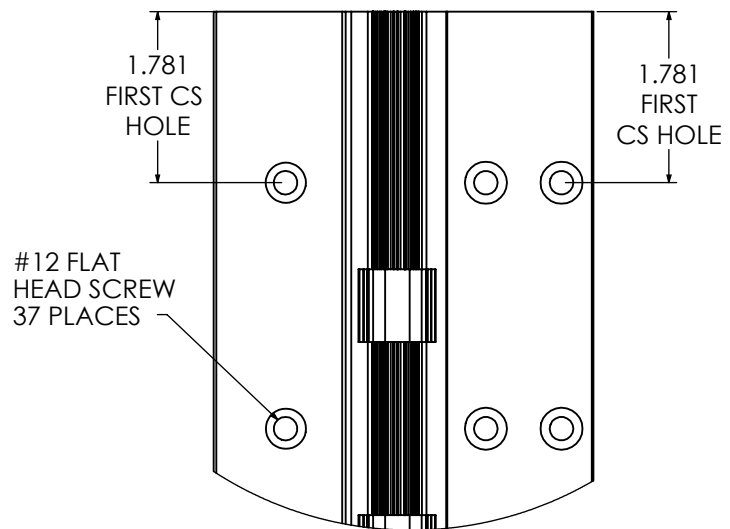

TEMPLATE FOR ROTON CONTINUOUS GEARED ALUMINUM HINGE

SCALE: 1:1

 BEARINGS
 32 PLACES

 DETAIL A
 SCALE 1:2