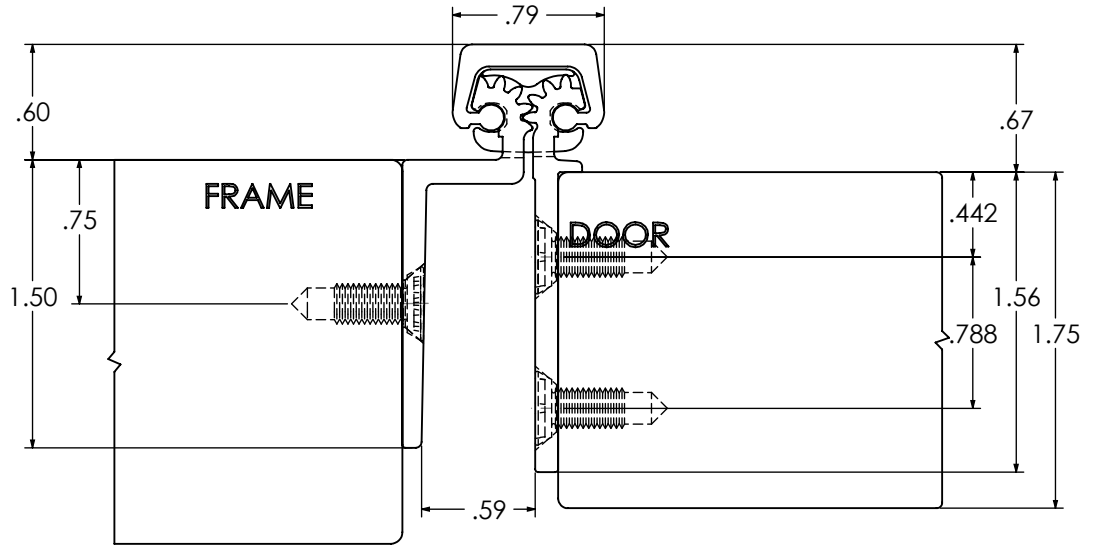

TEMPLATE FOR ROTON CONTINUOUS GEARED ALUMINUM HINGE

SCALE: 1:1

 BEARINGS
 32 PLACES

 DETAIL A
 SCALE 1:2