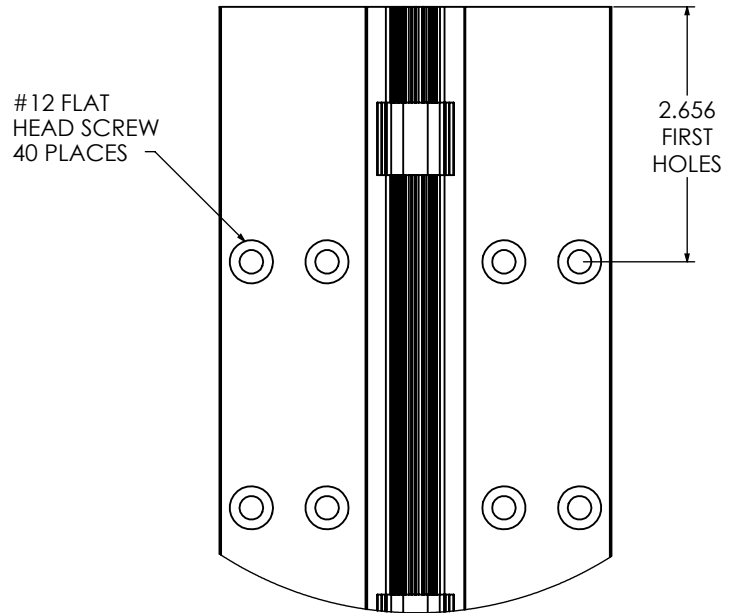

TEMPLATE FOR FULL MORTISE CONTINUOUS GEARED ALUMINUM HINGE

SCALE 1 : 1

DETAIL A
SCALE 1 : 2