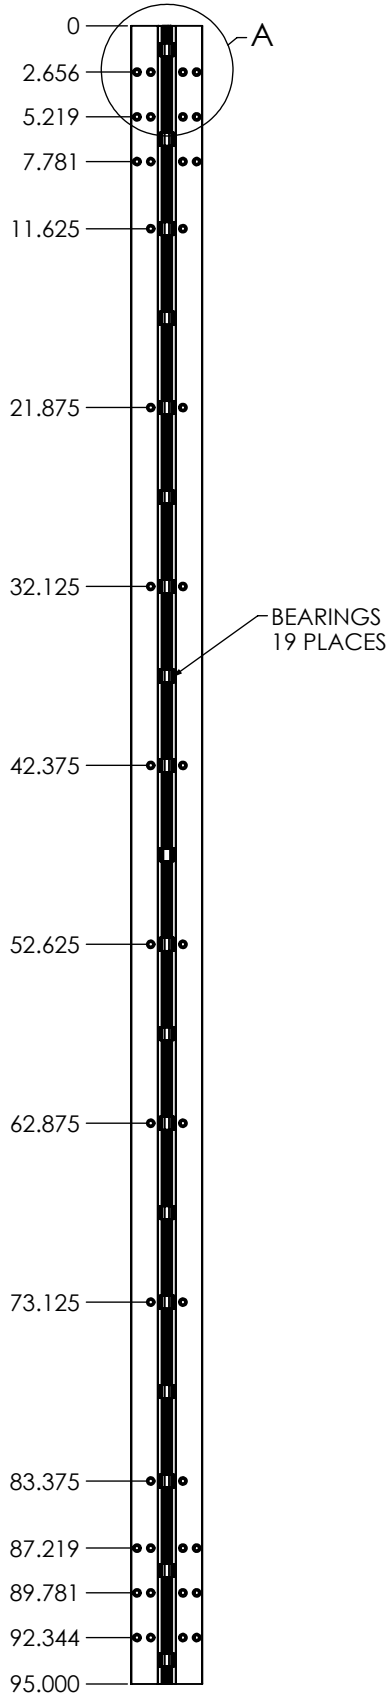

TEMPLATE FOR FULL MORTISE CONTINUOUS GEARED ALUMINUM HINGE

SCALE 1 : 1

DETAIL A
SCALE 1 : 2