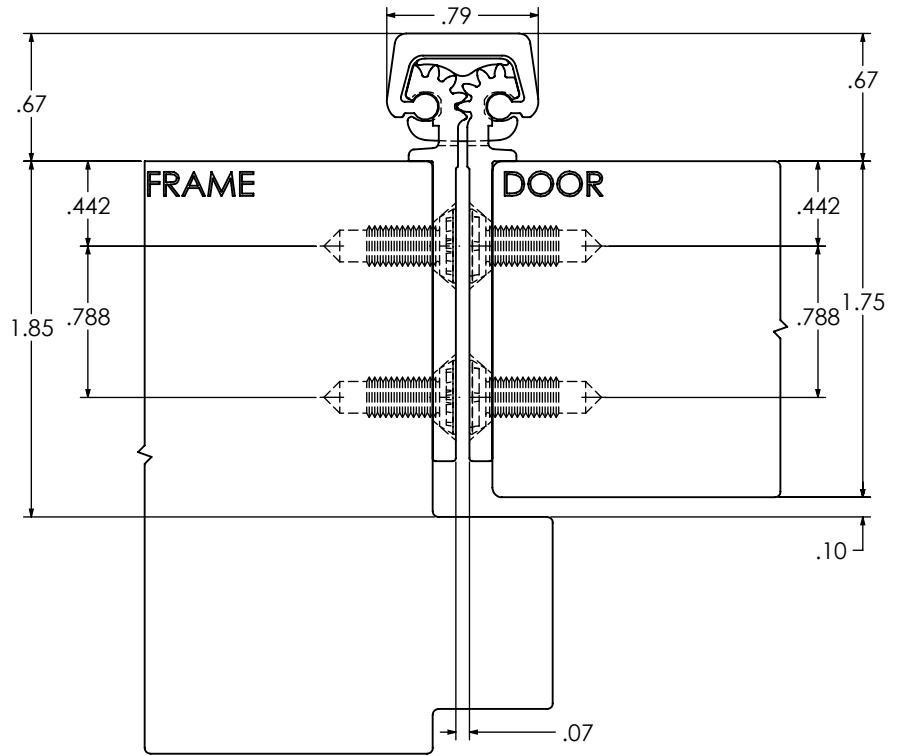

TEMPLATE FOR FULL MORTISE CONTINUOUS GEARED ALUMINUM HINGE

SCALE 1 : 1

DETAIL A
SCALE 1 : 2