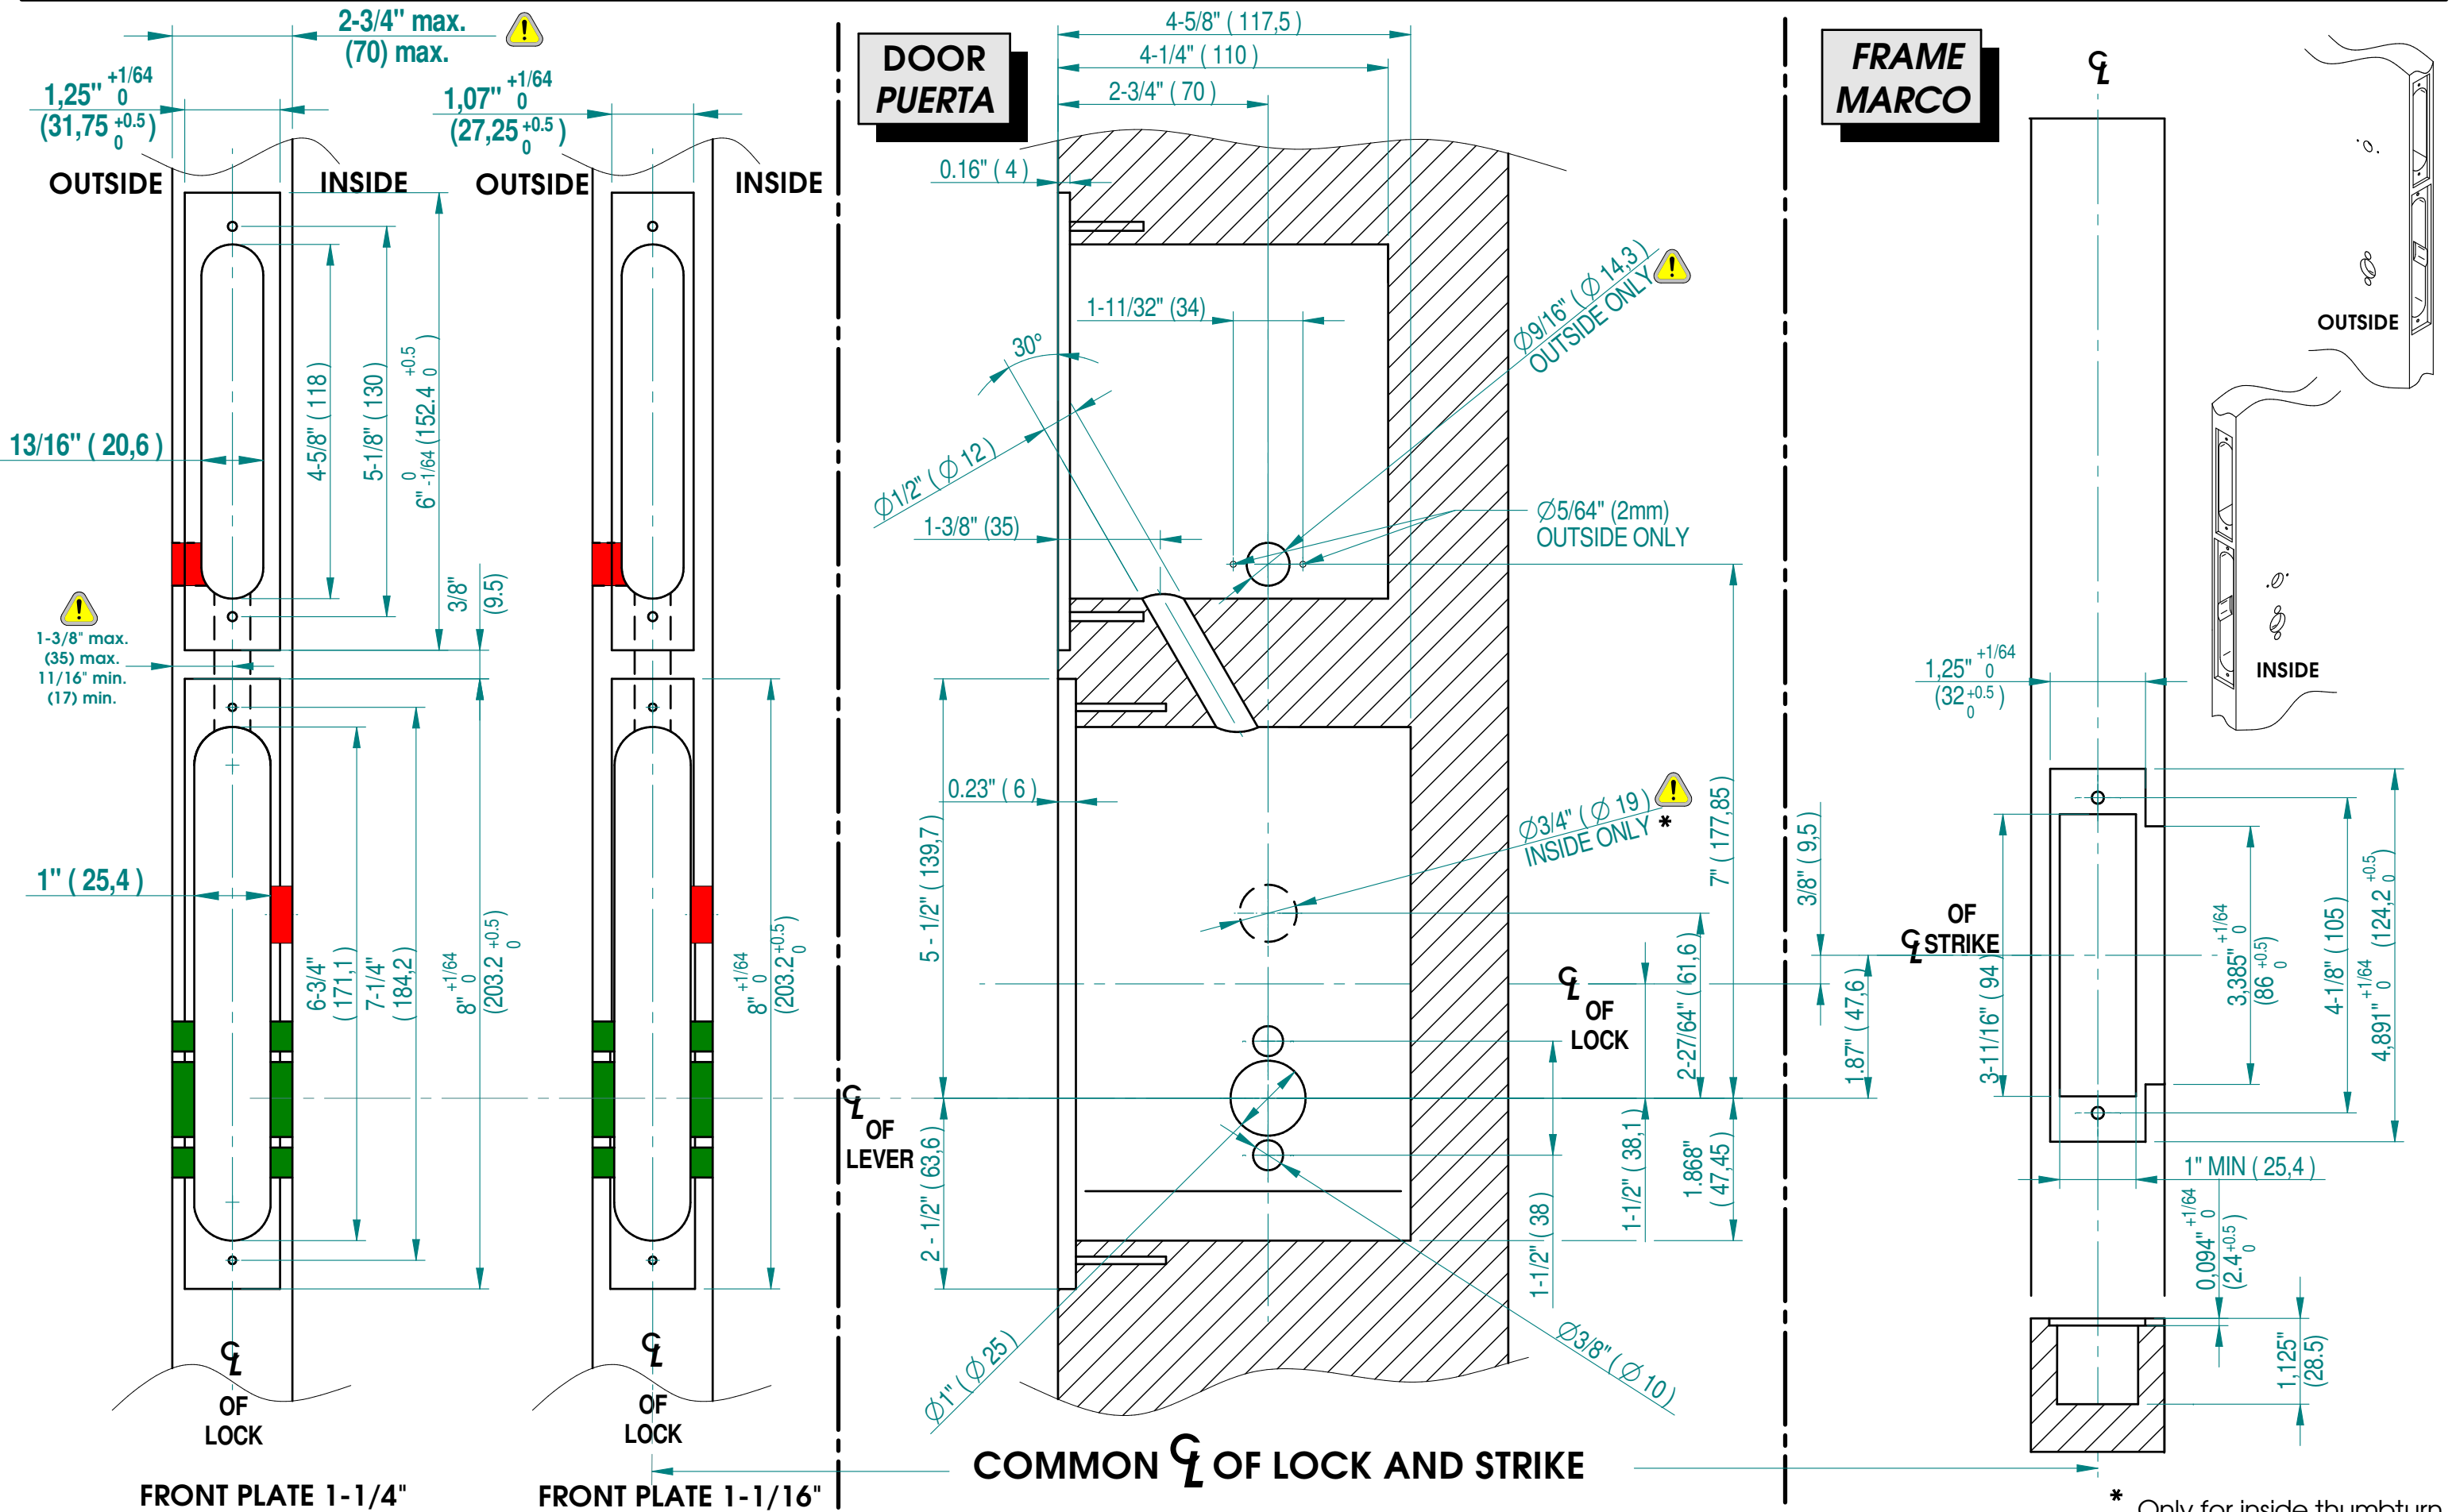

AElement Fusion with ANSI mortise lock LA1T17xx and LA1T07xx Door Prep.

WOOD DOORS ONLY

* Only for inside thumbturn.