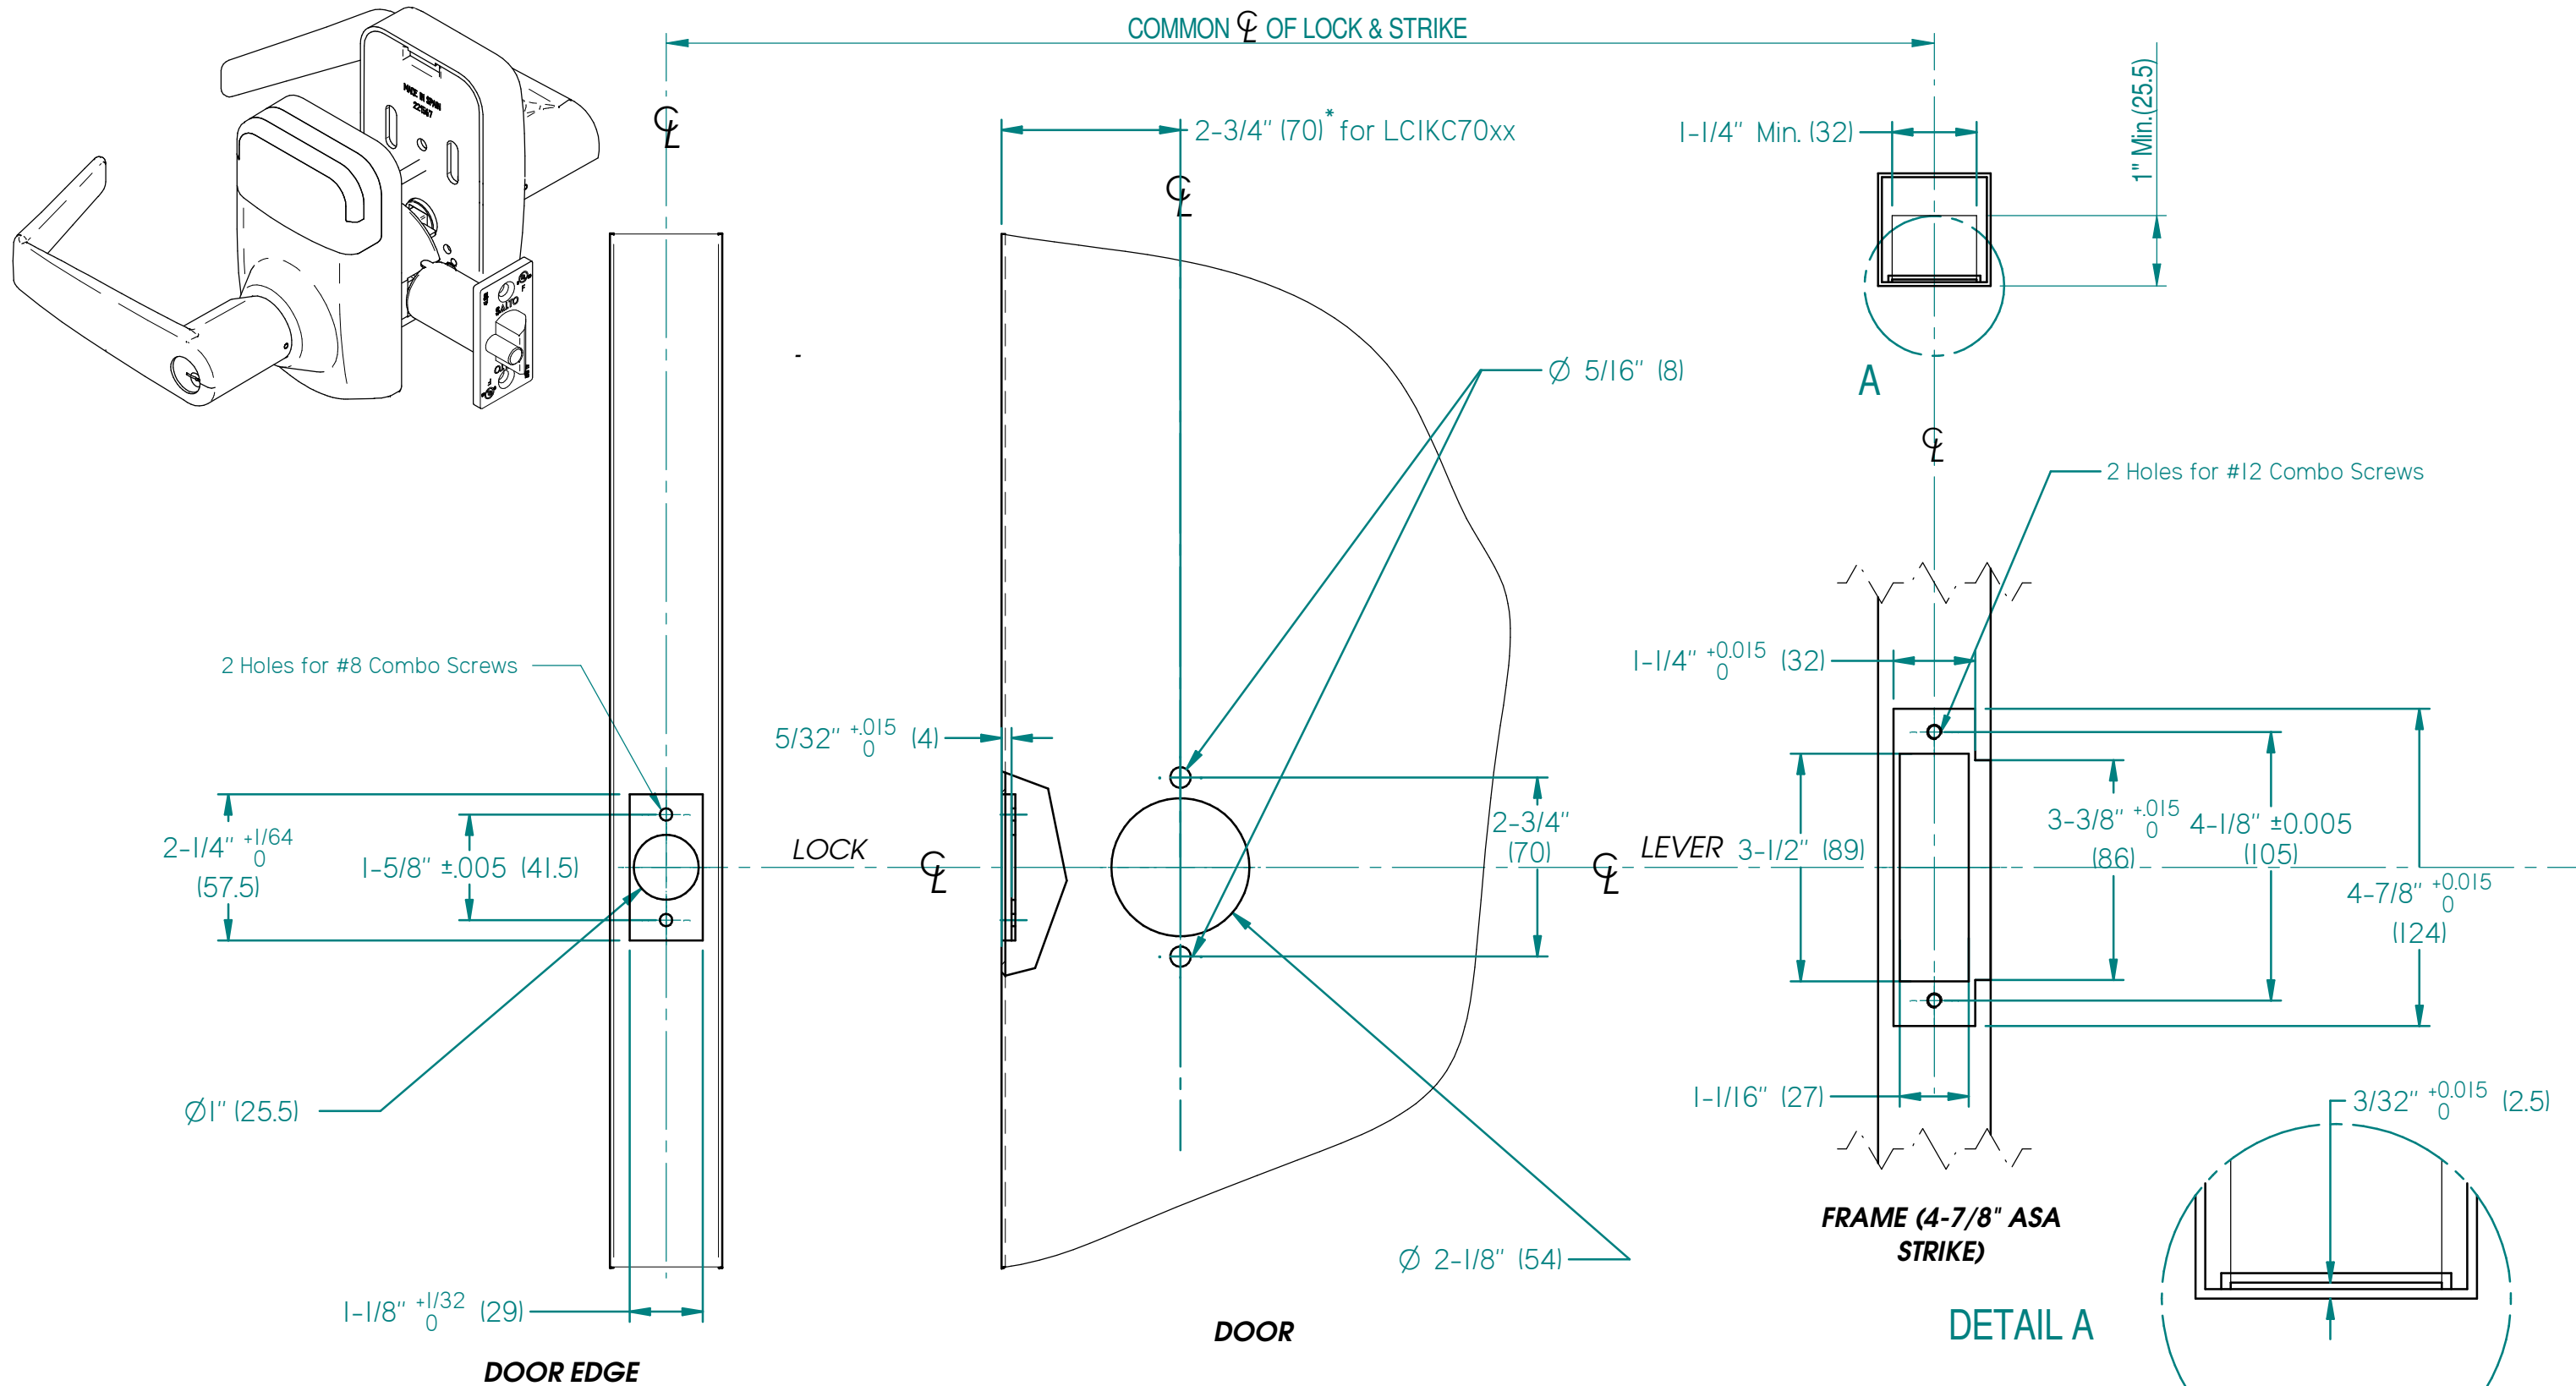

# Metal Door Preparation for XS4 MINI ANSI (Ai1xx)

### Mec. Puerta Metálica Escudo XS4 MINI ANSI (Ai1xx)

\* Also available 2-1/4"(60mm), 3-3/4" (95mm) and 5" (127mm)

DOOR PREPARATION ACORDING TO A156.115

DIMENSIONS GIVEN IN INCHES AND (mm)