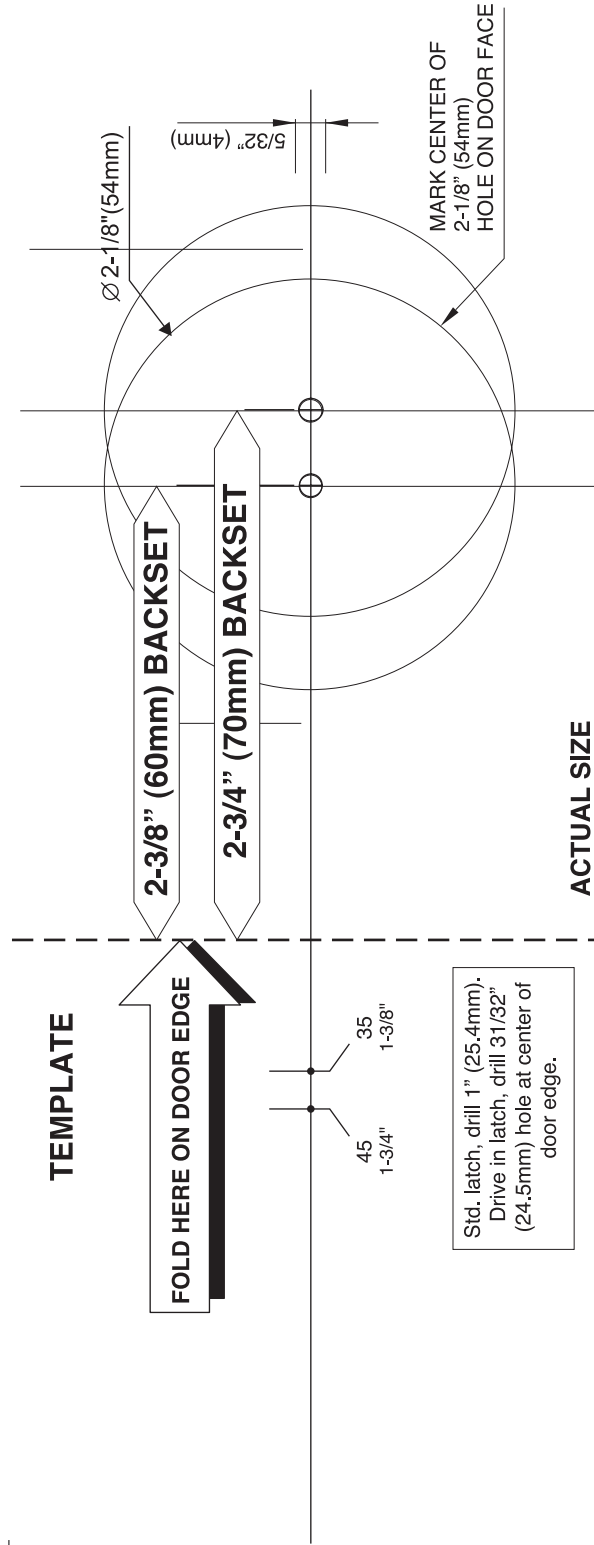

3600 Series ANSI Grade 2 Tubular Lever Set

HAGER COMPANIES 139 Victor Street, St. Louis, MO 63104 • (800) 325-9995 • Fax (800) 782-0149

01/05