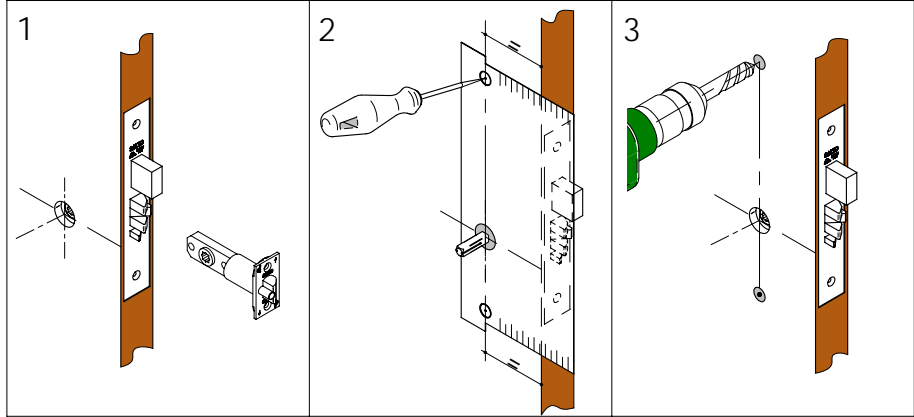

**XS4**  
by SALTO

6-3/4" [171 mm]

TEMPLATE FOR  
MORTISE LOCK AND  
TUBULAR LATCH

**SALTO**  
inspired access

$\varnothing 7''$  [25mm]

5/16" [8mm]

3-1/8" [80 mm]

$\varnothing 9/16''$  [14mm]

LEVER

PLANTILLA DE INSTALACION Ai65X..

Nº PLANO 01086

ESCALA= 1:1

- AREA DE CUADRILLO DE 8 Y CENTROS DE CIRCULOS DE 14 PERFORADOS.
- IMPRESION A DOBLE CARA PAPEL 180gr COLOR ROSA
- DIMENSIONES EXTERIORES 138 x 297

6-3/4" [171 mm]

3-1/8" [80 mm]

900Z-01-71\_98010-2006

Ø9/16" [14mm]

Ø7" [25mm]

Ø9/16" [14mm]

2-3/8" 2-3/4"

2-3/8" 2-3/4"

30 40 50 60 70 80 90 100

30 40 50 60 70 80 90 100

**XS4**  
by SALTO

TEMPLATE FOR  
MORTISE LOCK AND  
TUBULAR LATCH

LEVER  $\curvearrowright$

**SALTO**  
inspired access