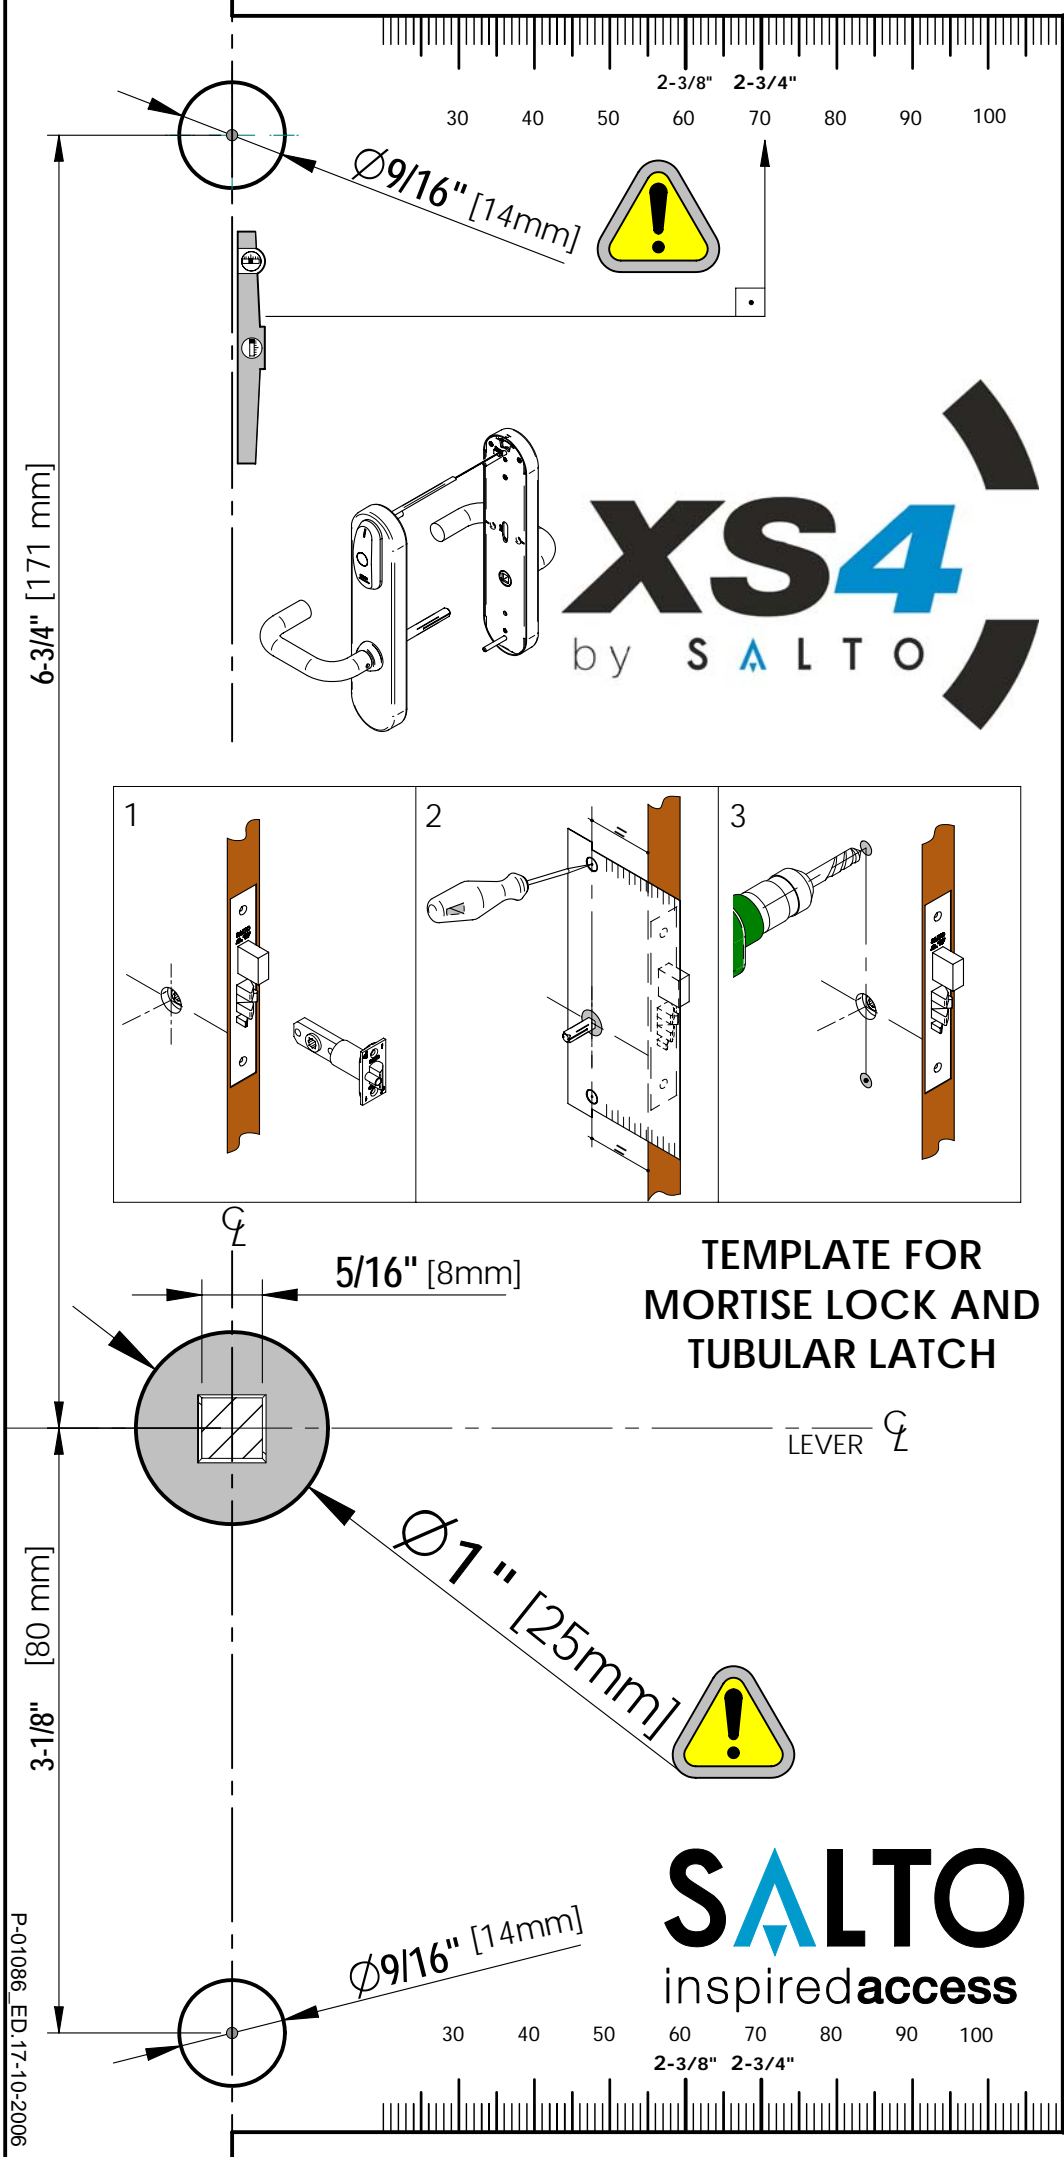

**XS4**  
by SALTO

6-3/4" [171 mm]

TEMPLATE FOR  
MORTISE LOCK AND  
TUBULAR LATCH

**SALTO**  
inspired access

$\varnothing 7''$  [25mm]

5/16" [8mm]

3-1/8" [80 mm]

$\varnothing 9/16''$  [14mm]

LEVER

PLANTILLA DE INSTALACION Ai65X..

Nº PLANO 01086

ESCALA= 1:1

- AREA DE CUADRILLO DE 8 Y CENTROS DE CIRCULOS DE 14 PERFORADOS.
- IMPRESION A DOBLE CARA PAPEL 180gr COLOR ROSA
- DIMENSIONES EXTERIORES 138 x 297

6-3/4" [171 mm]

3-1/8" [80 mm]

900Z-01-71\_98010-2006

Ø9/16" [14mm]

Ø7" [25mm]

Ø9/16" [14mm]

2-3/8" 2-3/4"

2-3/8" 2-3/4"

30 40 50 60 70 80 90 100

30 40 50 60 70 80 90 100

**XS4**  
by SALTO

TEMPLATE FOR  
MORTISE LOCK AND  
TUBULAR LATCH

LEVER  $\curvearrowright$

**SALTO**  
inspired access