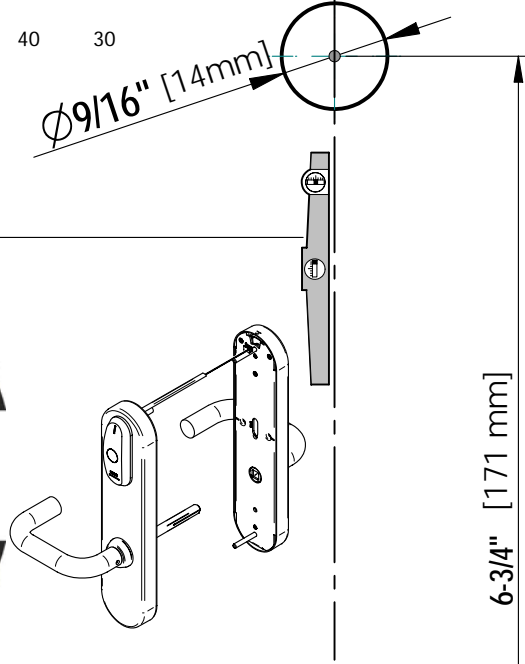

**XS4**  
by SALTO

6-3/4" [171 mm]

TEMPLATE FOR  
MORTISE LOCK AND  
TUBULAR LATCH

**SALTO**  
inspired access

$\varnothing 7''$  [25mm]

5/16" [8mm]

3-1/8" [80 mm]

$\varnothing 9/16''$  [14mm]

LEVER

PLANTILLA DE INSTALACION Ai65X..

Nº PLANO 01086

ESCALA= 1:1

- AREA DE CUADRILLO DE 8 Y CENTROS DE CIRCULOS DE 14 PERFORADOS.
- IMPRESION A DOBLE CARA PAPEL 180gr COLOR ROSA
- DIMENSIONES EXTERIORES 138 x 297

6-3/4" [171 mm]

3-1/8" [80 mm]

900Z-01-71\_98010-2006

Ø9/16" [14mm]

Ø7" [25mm]

Ø9/16" [14mm]

2-3/8" 2-3/4"

2-3/8" 2-3/4"

30 40 50 60 70 80 90 100

30 40 50 60 70 80 90 100

**XS4**  
by SALTO

TEMPLATE FOR  
MORTISE LOCK AND  
TUBULAR LATCH

LEVER  $\curvearrowright$

**SALTO**  
inspired access