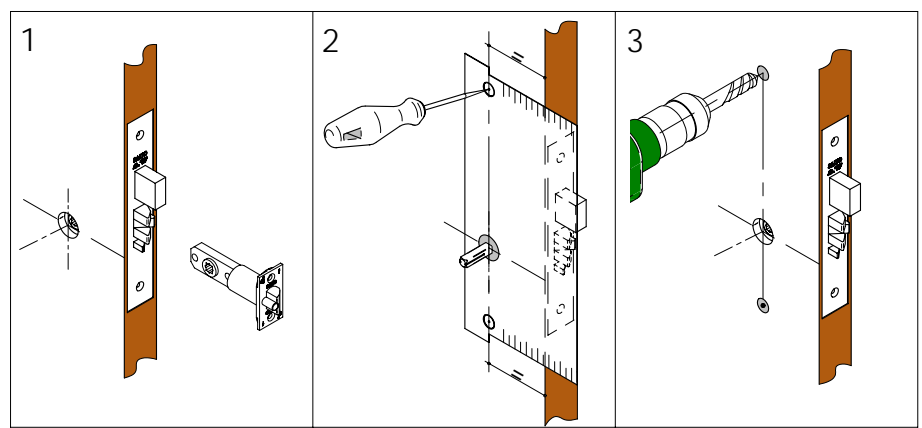

**XS4**  
by SALTO

6-3/4" [171 mm]

TEMPLATE FOR  
MORTISE LOCK AND  
TUBULAR LATCH

**SALTO**  
inspired access

$\varnothing 7''$  [25mm]

5/16" [8mm]

3-1/8" [80 mm]

$\varnothing 9/16''$  [14mm]

6-3/4" [171 mm]

3-1/8" [80 mm]

900Z-01-71\_98010-2006

Ø9/16" [14mm]

Ø7" [25mm]

Ø9/16" [14mm]

2-3/8" 2-3/4"

2-3/8" 2-3/4"

30 40 50 60 70 80 90 100

30 40 50 60 70 80 90 100

**XS4**  
by SALTO

TEMPLATE FOR  
MORTISE LOCK AND  
TUBULAR LATCH

LEVER  $\curvearrowright$

**SALTO**  
inspired access