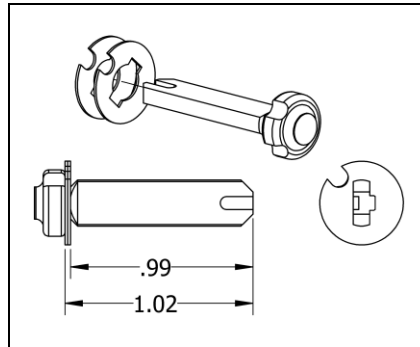

Leversets Only

TAILPIECE (LFIC 1):
 Component No: 2-639-7645

Used On:
 3450 Lever (Office)
 3453 Lever (Entry)
 3480 Lever (Storeroom)

TAILPIECE (LFIC 2):
 Component No: 2-639-7646

Used On:
 3470 Lever (Classroom)

TAILPIECE (LFIC 3):
 Component No: 2-639-7647

Used On:
 3473 Lever (Corridor)
 3495 Lever (Intruder Classroom)

3919 – Cylinder Kit (2 Keys, 1 Cylinder)

Finishes: US4 or US26D
 Keyway: Schlage C Only
 6-Pin Cylinder and Key