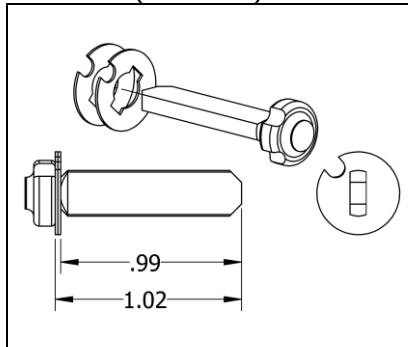

Leversets Only

TAILPIECE (LFIC 1):
 Component No: 2-639-7645

Used On:
 3450 Lever (Office)
 3453 Lever (Entry)
 3480 Lever (Storeroom)

TAILPIECE (LFIC 2):
 Component No: 2-639-7646

Used On:
 3470 Lever (Classroom)

TAILPIECE (LFIC 3):
 Component No: 2-639-7647

Used On:
 3473 Lever (Corridor)
 3495 Lever (Intruder Classroom)

3919 – Cylinder Kit (2 Keys, 1 Cylinder)

Finishes: US4 or US26D
 Keyway: Schlage C Only
 6-Pin Cylinder and Key