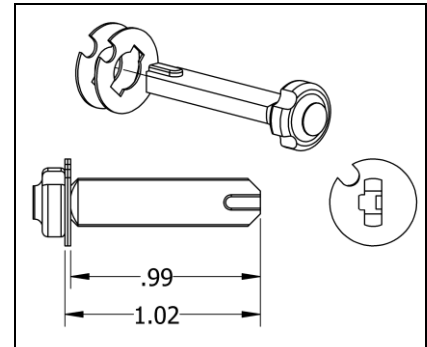

Leversets Only

TAILPIECE (LFIC 1):
 Component No: 2-639-7645

Used On:
 3450 Lever (Office)
 3453 Lever (Entry)
 3480 Lever (Storeroom)

TAILPIECE (LFIC 2):
 Component No: 2-639-7646

Used On:
 3470 Lever (Classroom)

TAILPIECE (LFIC 3):
 Component No: 2-639-7647

Used On:
 3473 Lever (Corridor)
 3495 Lever (Intruder Classroom)

3919 – Cylinder Kit (2 Keys, 1 Cylinder)

Finishes: US4 or US26D
 Keyway: Schlage C Only
 6-Pin Cylinder and Key