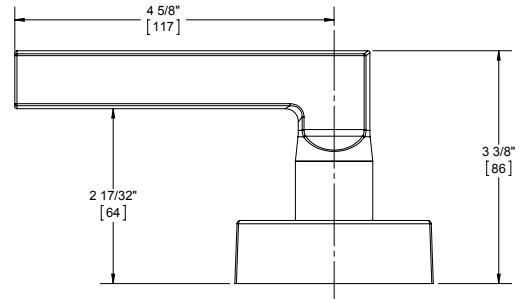

EXIT DEVICES

4500 SERIES ESCUTCHEON TRIM - LEVER OPTIONS

CHARLES LEVER