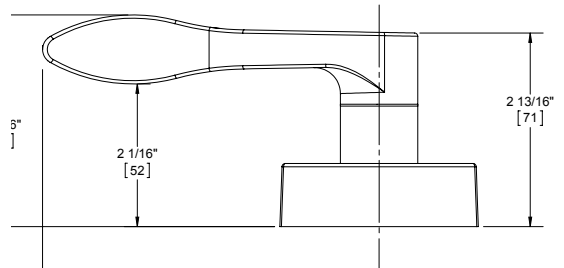

JOHNSTON LEVER