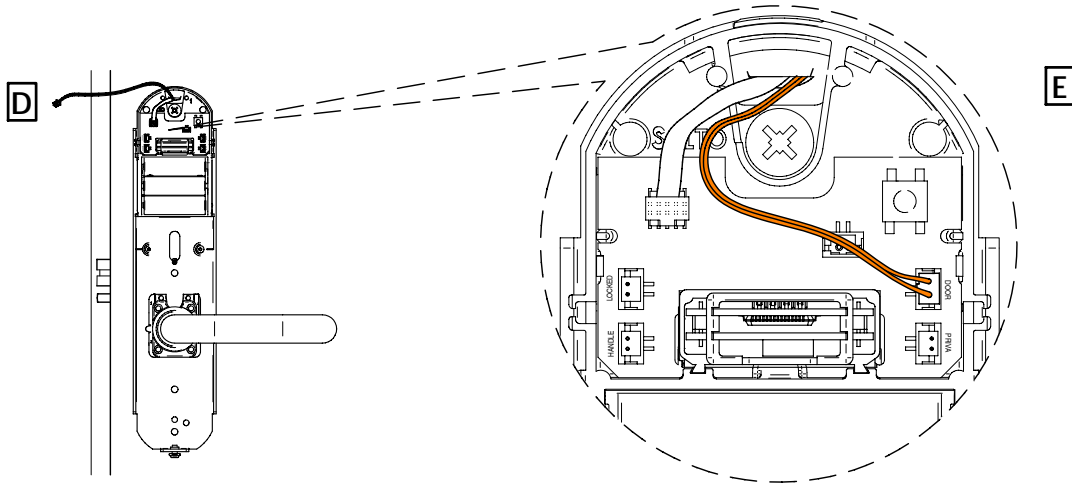

RFDTCTS18W01

Door Detector Installation Guide For Ai6xx.. series

Steel doors

ANSI Locks

- (Eng) Steel doors and frames
- (E) Para puertas y marcos de acero

METAL DOOR DETECTOR
KIT 180mm ref:

FRAME PREPARATION

DOOR PREPARATION

ANSI view