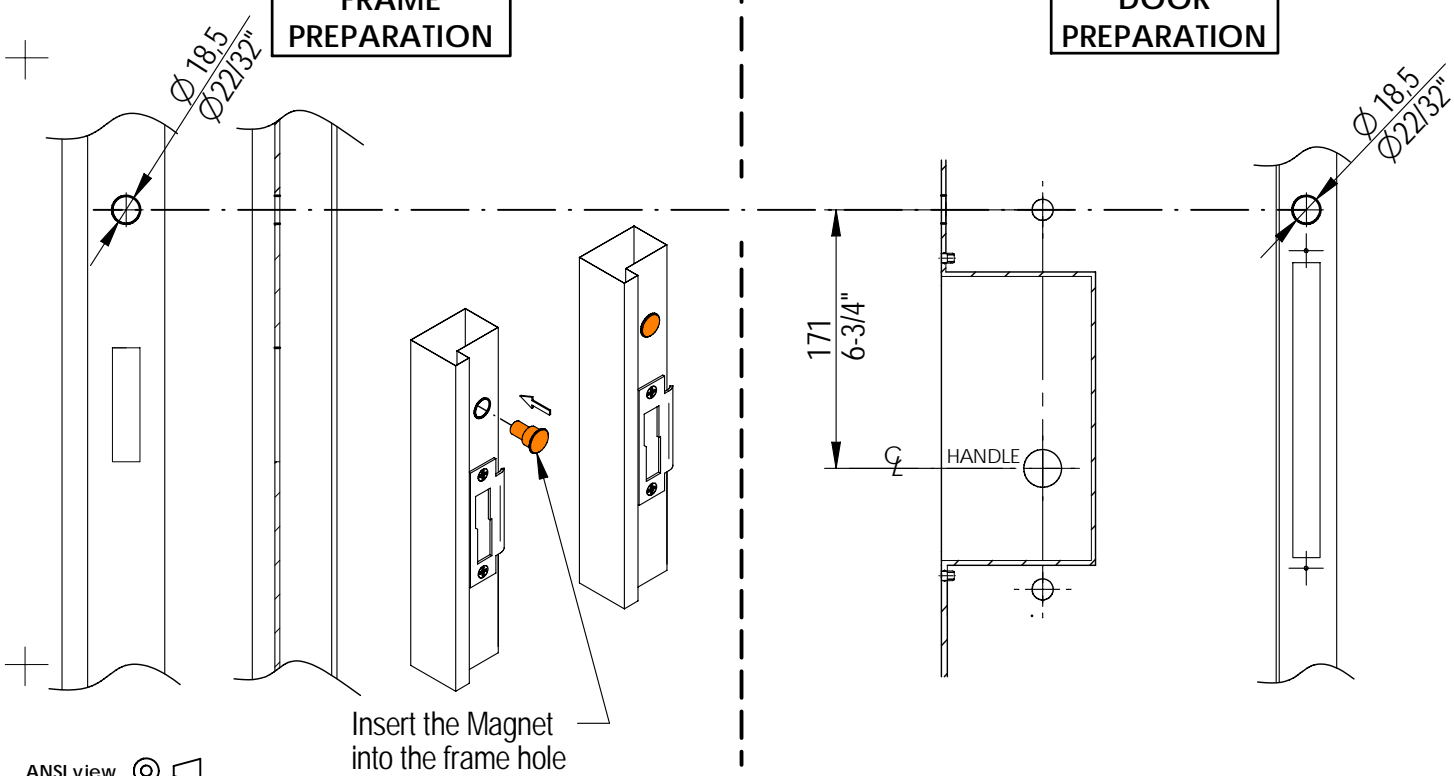

RFDTCTS18W01

Door Detector Installation Guide For Ai6xx.. series

Steel doors

ANSI Locks

- (Eng) Steel doors and frames
- (E) Para puertas y marcos de acero

METAL DOOR DETECTOR
KIT 180mm ref:

FRAME PREPARATION

DOOR PREPARATION

ANSI view