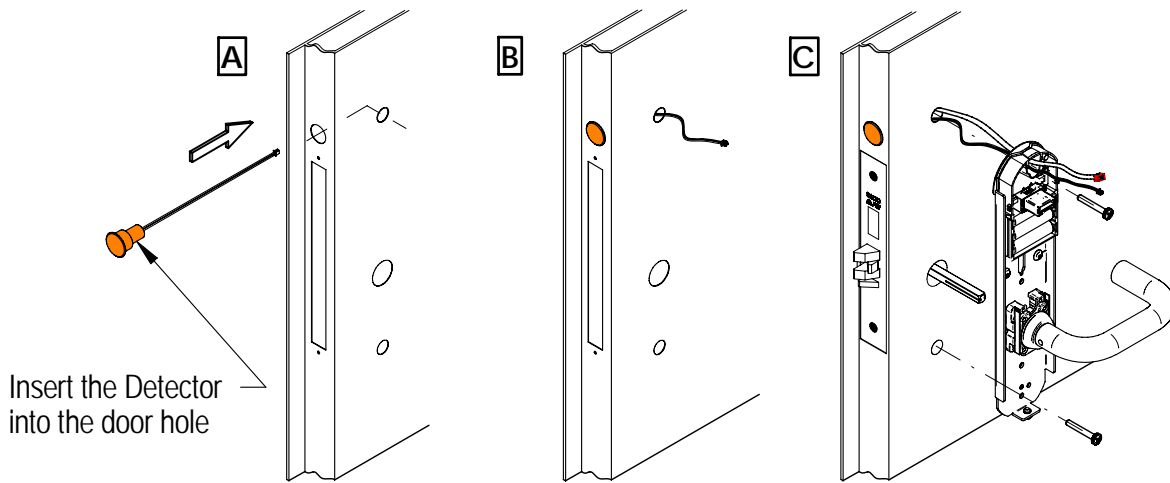

RFDTCTS18W01

Door Detector Installation Guide For Ai6xx.. series

Steel doors

ANSI Locks

- (Eng) Steel doors and frames
- (E) Para puertas y marcos de acero

METAL DOOR DETECTOR
KIT 180mm ref:

FRAME PREPARATION