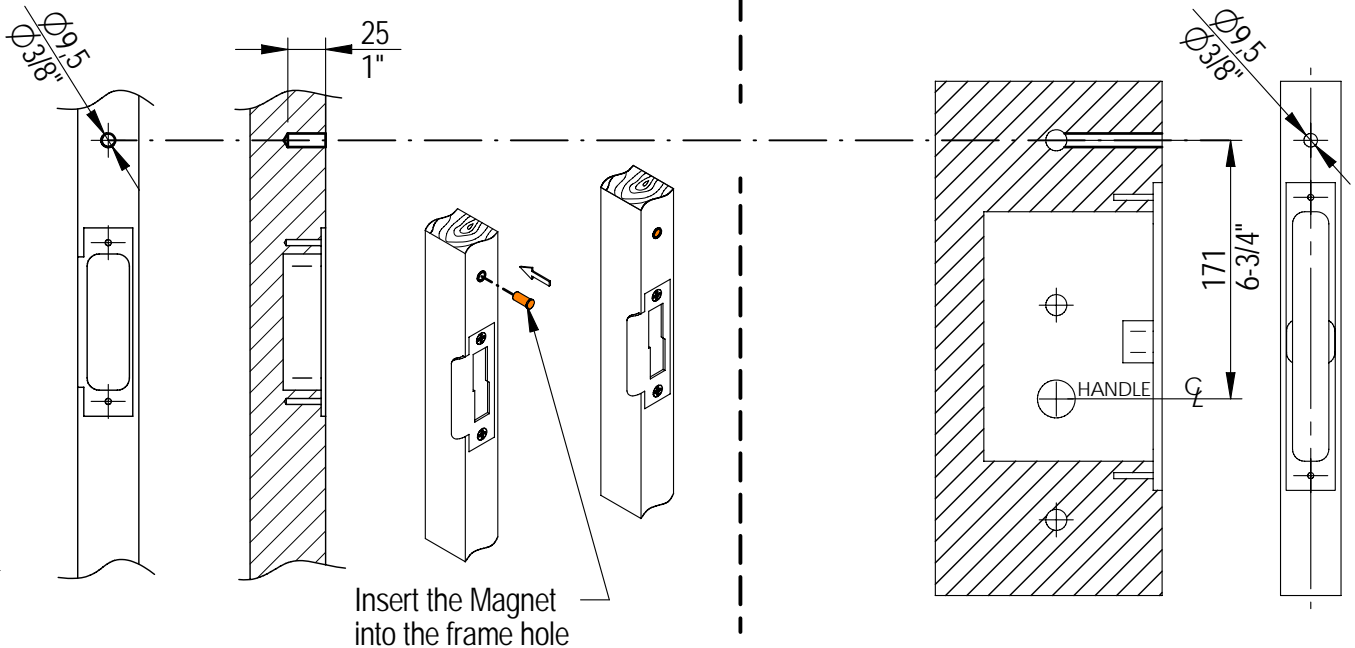

Insert the Magnet into the frame hole

ANSI view