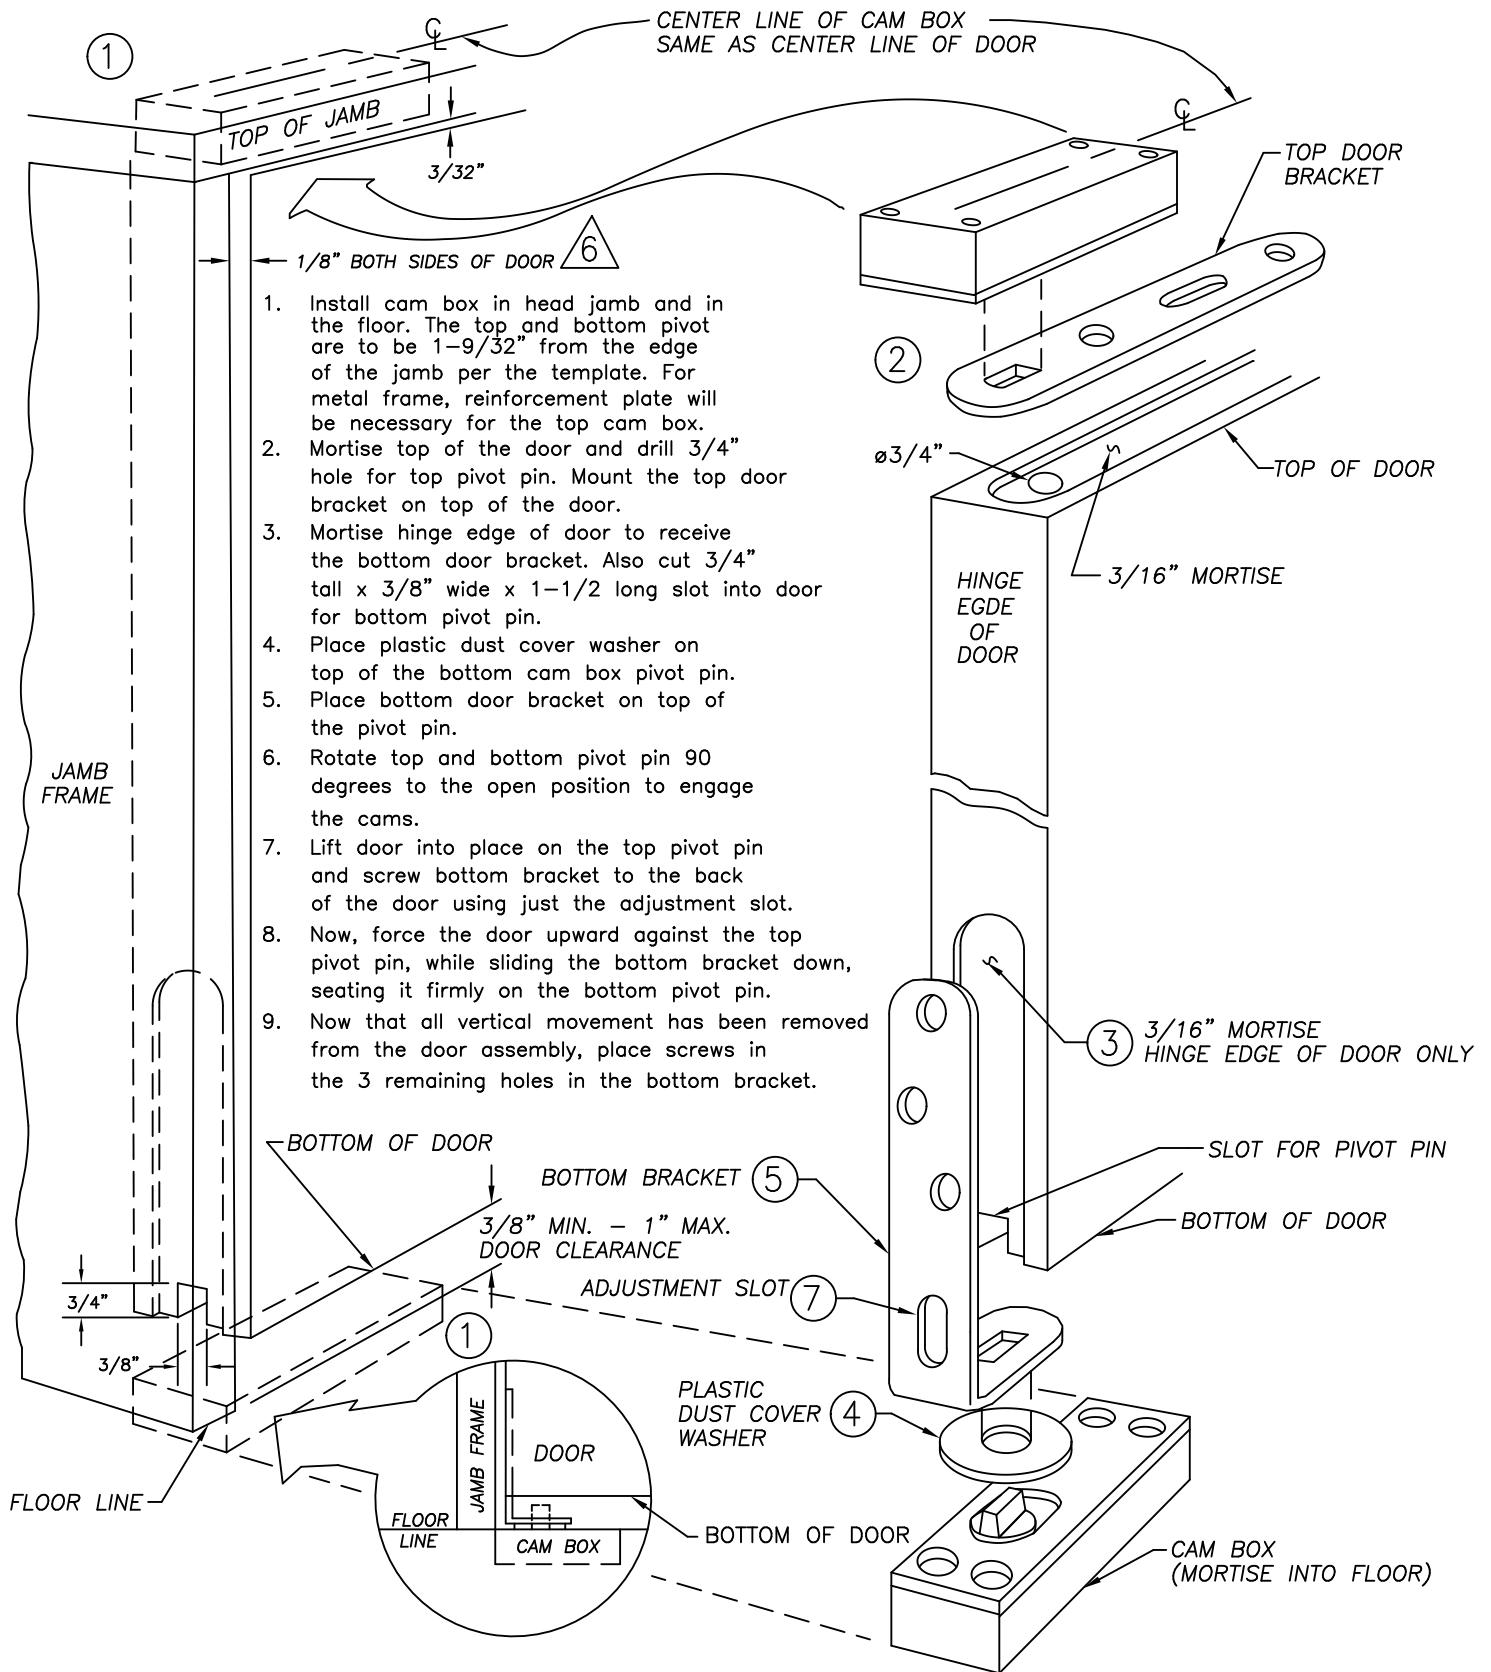

#510 & #600 CAMTROL PIVOT MORTISE APPLICATION IN WOOD FLOOR

H
HAGER COMPANIES
 139 Victor St.
 St. Louis, MO 63104
 1-800-325-9995

HAGER RESERVES THE RIGHT TO MAKE DESIGN CHANGES WITHOUT NOTICE.			
NO.	REVISION	BY	DATE
6	ECO CT09003	SLJ	04.20.10

DESCRIPTION:
 #510 & #600 CAMTROL PIVOT
 INSTALLATION INSTRUCTIONS

PART NO. 1-361B (REF. 17370004)