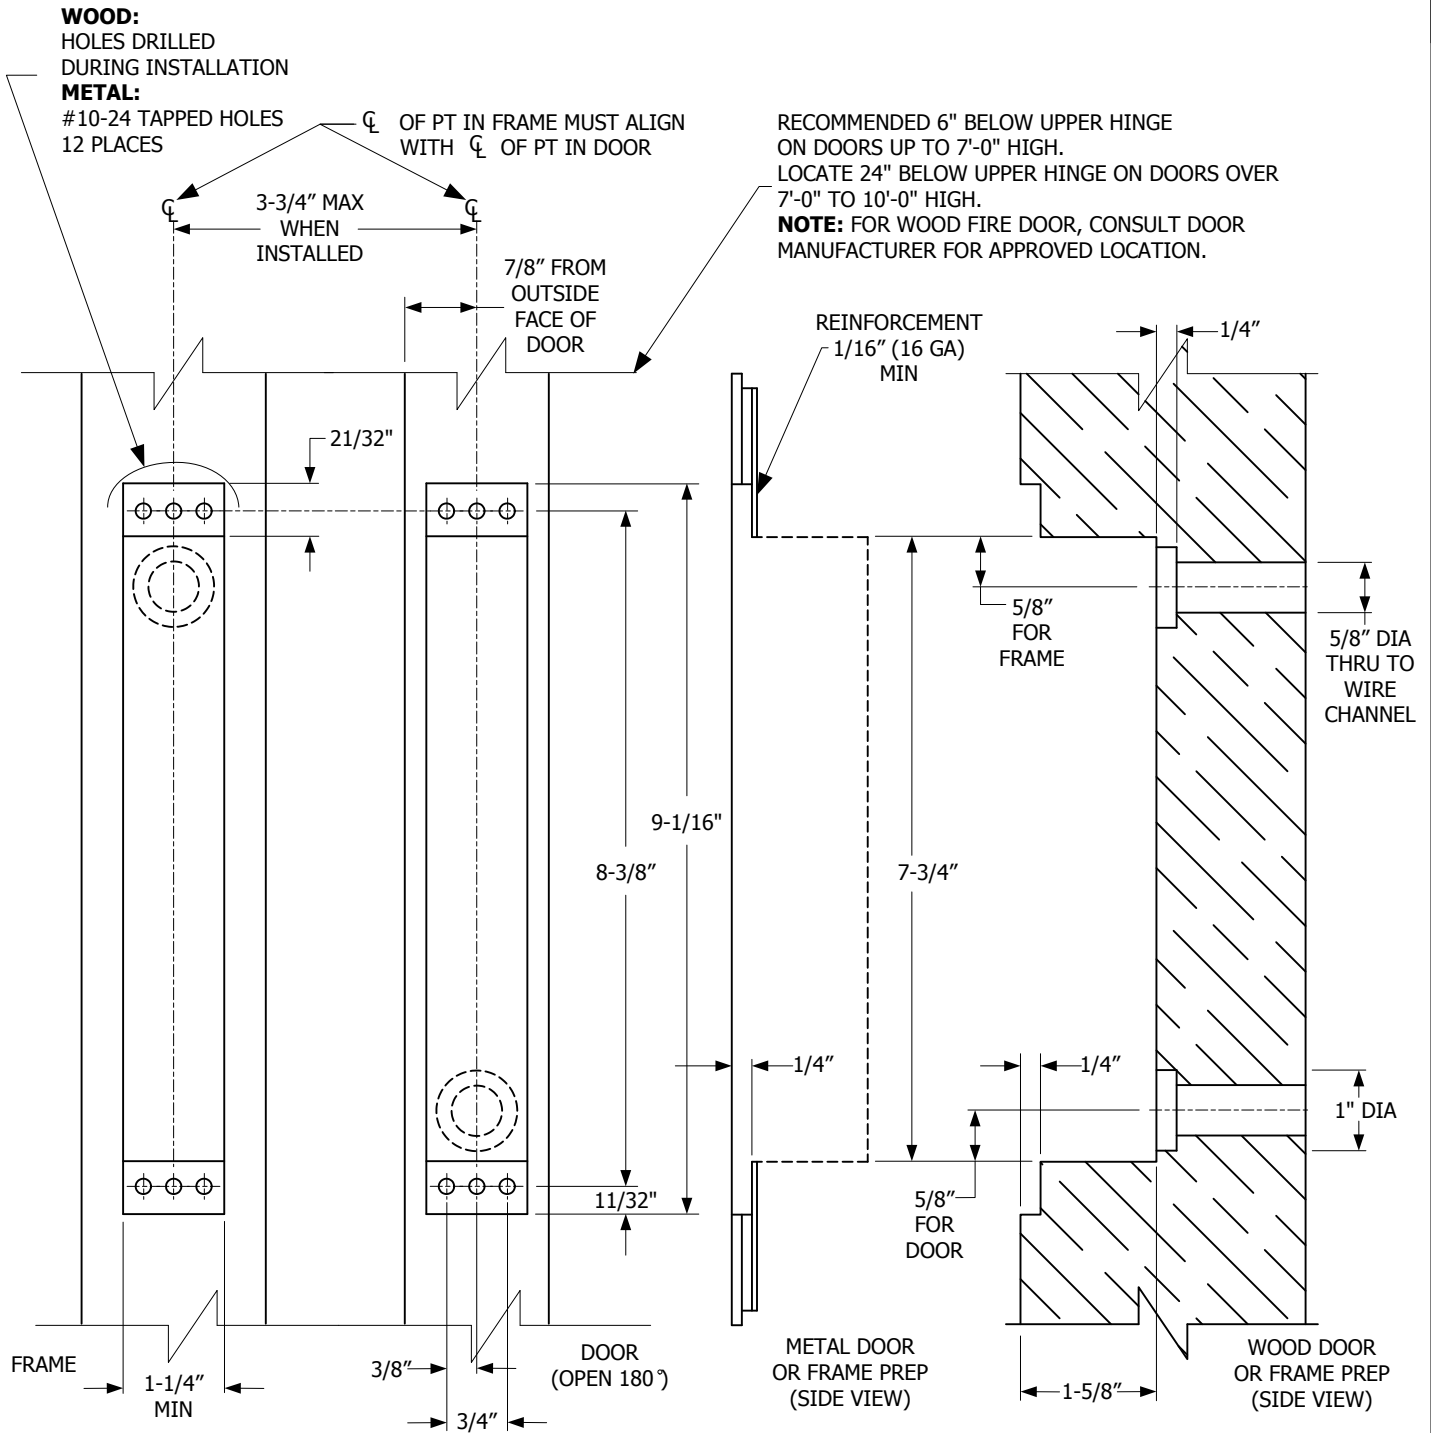

**HEAVY DUTY POWER TRANSFER-2WIRE/10WIRE**  
(Products Covered By This Drawing: 2-679-0621, 2-679-0622, 2-679-0623, 2-679-0624)

ELECTRICAL RATINGS	
2WIRE	(2) 18AWG WIRES-MAX RATING 24VDC, 5A or 120VAC NEC CLASS 3
10WIRE	(10) 24AWG WIRES-MAX RATING 24VDC, 1A