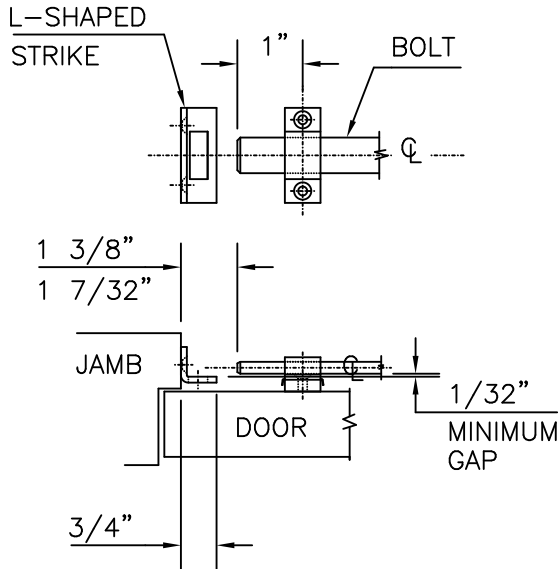

8" SURFACE BOLT

J:\INSTL\I-275D

L-SHAPED STRIKE- DOOR FRONT SURFACE INSTALLATION

L-SHAPED STRIKE- DOOR BACK SURFACE INSTALLATION

- 6 EA. #10-24 x 1" FPHM
- 6 EA. #10-1-1/4" FPHW

MORTISED STRIKE INSTALLATION