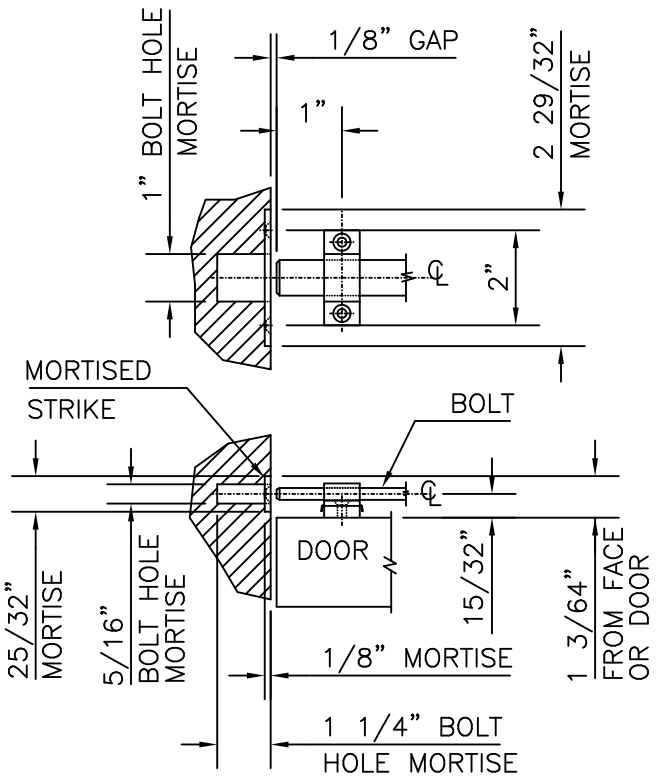

8" SURFACE BOLT

J:\INSTL\I-275D

L-SHAPED STRIKE- DOOR FRONT SURFACE INSTALLATION

L-SHAPED STRIKE- DOOR BACK SURFACE INSTALLATION

- 6 EA. #10-24 x 1" FPHM
- 6 EA. #10-1-1/4" FPHW

MORTISED STRIKE INSTALLATION