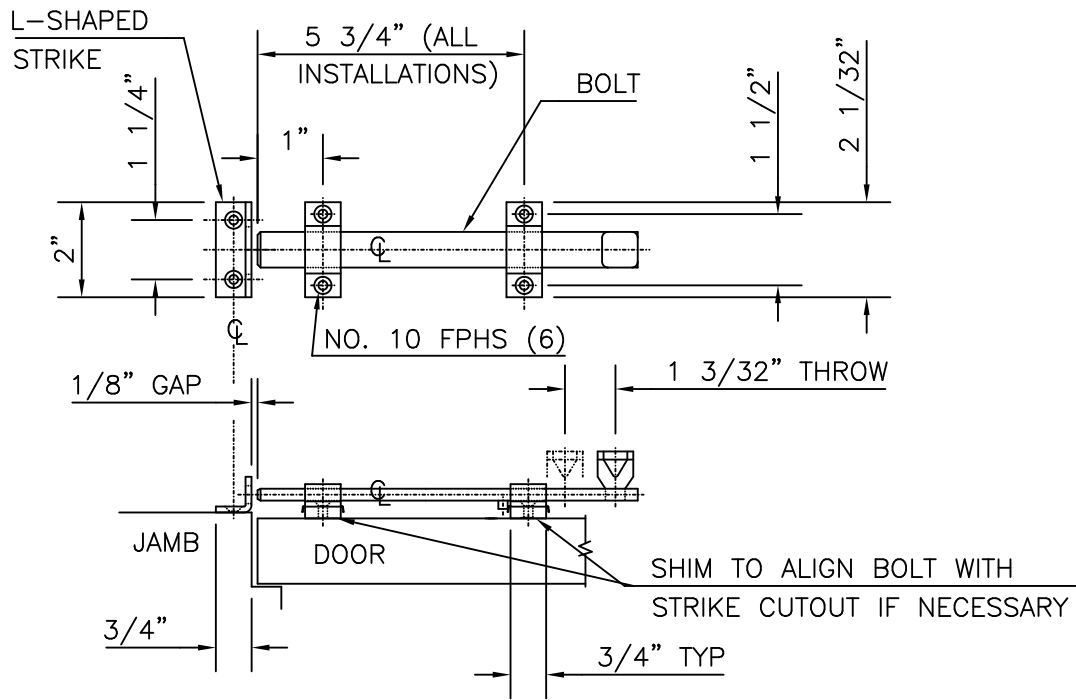

8" SURFACE BOLT

J:\INSTL\I-275D

L-SHAPED STRIKE- DOOR FRONT SURFACE INSTALLATION

L-SHAPED STRIKE- DOOR BACK SURFACE INSTALLATION

- 6 EA. #10-24 x 1" FPHM
- 6 EA. #10-1-1/4" FPHW

MORTISED STRIKE INSTALLATION