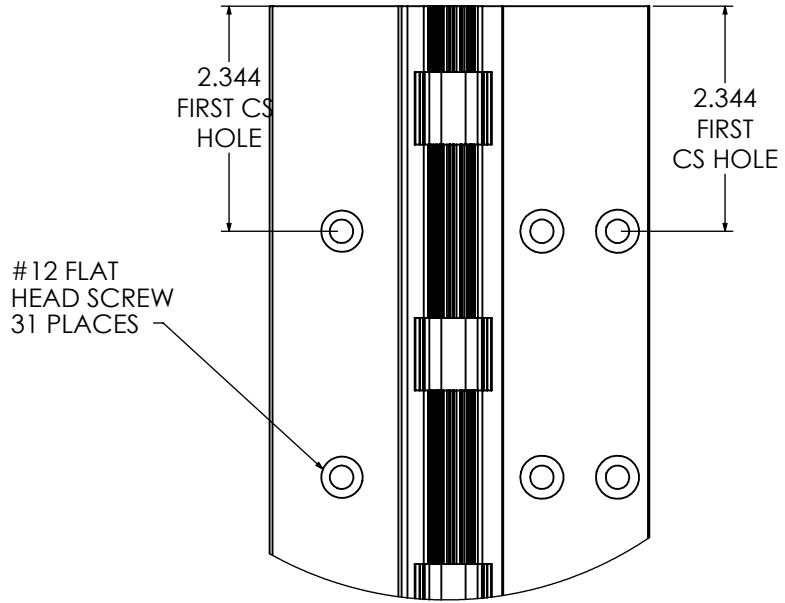

TEMPLATE FOR ROTON CONTINUOUS GEARED ALUMINUM HINGE

BEARINGS
31 PLACES

SCALE: 1:1

DETAIL A
SCALE 1 : 2