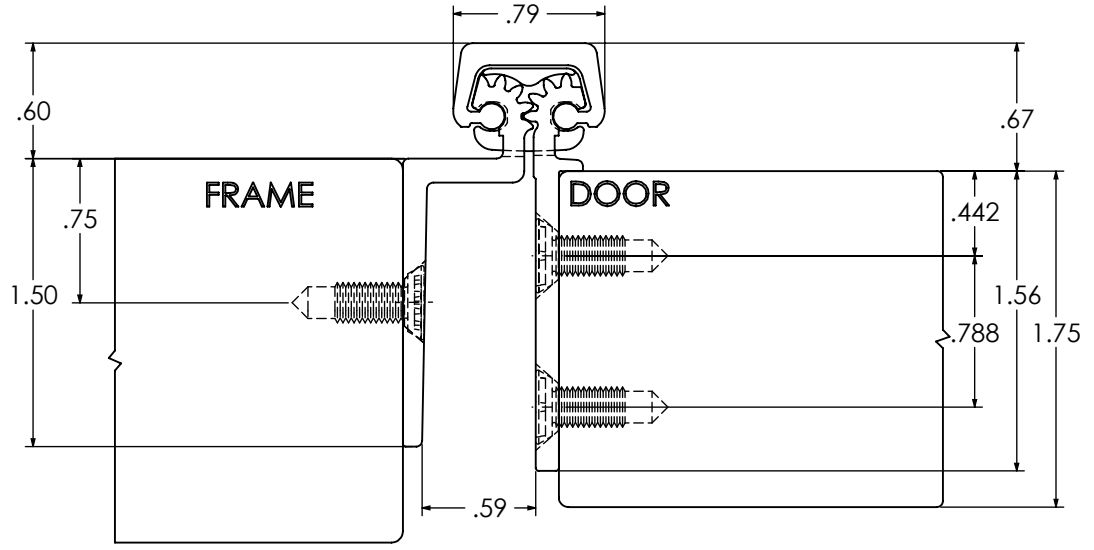

TEMPLATE FOR ROTON CONTINUOUS GEARED ALUMINUM HINGE

BEARINGS
31 PLACES

SCALE: 1:1

DETAIL A
SCALE 1 : 2