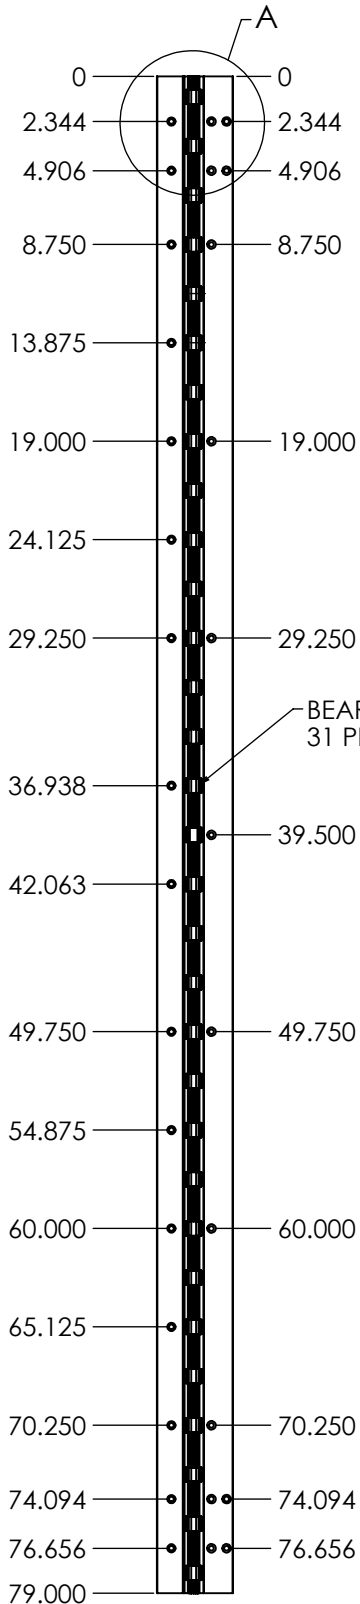

TEMPLATE FOR ROTON CONTINUOUS GEARED ALUMINUM HINGE

BEARINGS
31 PLACES

SCALE: 1:1

DETAIL A
SCALE 1 : 2