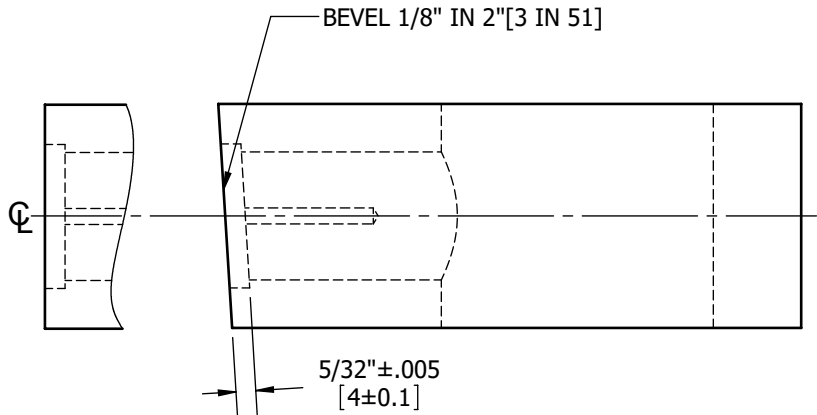

3216 INDICATOR DEAD LOCK WOOD DOOR PREP TEMPLATE)

DOOR TYPE: WOOD OR COMPOSITE, FLAT OR BEVELED

DOOR THICKNESS: 1 3/4" [45]

FACEPLATE: SQUARE 1 1/8" [29] WIDTH

BACKSETS: 2 3/8" [60] , 2 3/4" [70]

DIMENSIONS IN [] ARE IN MILLIMETERS