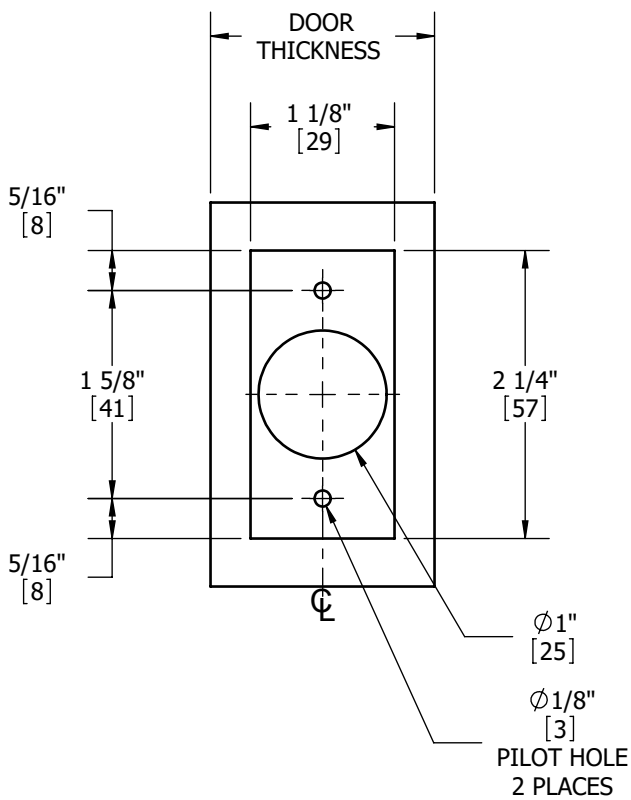

3216 INDICATOR DEAD LOCK WOOD DOOR PREP TEMPLATE)

DOOR TYPE: WOOD OR COMPOSITE, FLAT OR BEVELED

DOOR THICKNESS: 1 3/4" [45]

FACEPLATE: SQUARE 1 1/8" [29] WIDTH

BACKSETS: 2 3/8" [60] , 2 3/4" [70]

DIMENSIONS IN [] ARE IN MILLIMETERS