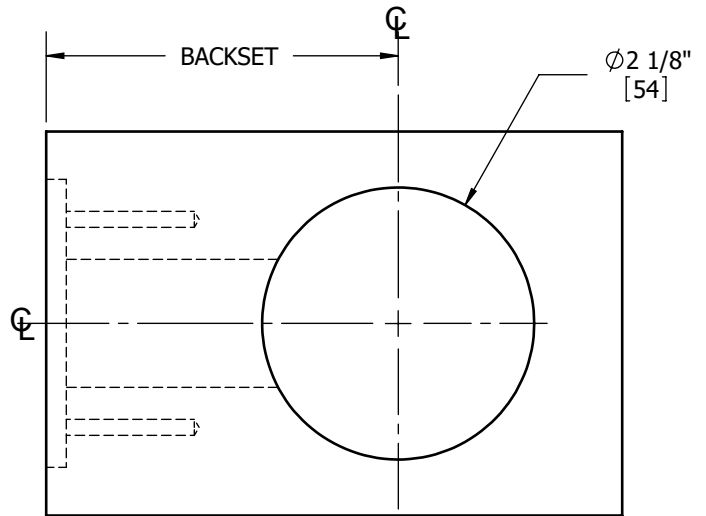

3216 INDICATOR DEAD LOCK WOOD DOOR PREP TEMPLATE)

DOOR TYPE: WOOD OR COMPOSITE, FLAT OR BEVELED

DOOR THICKNESS: 1 3/4" [45]

FACEPLATE: SQUARE 1 1/8" [29] WIDTH

BACKSETS: 2 3/8" [60] , 2 3/4" [70]

DIMENSIONS IN [] ARE IN MILLIMETERS