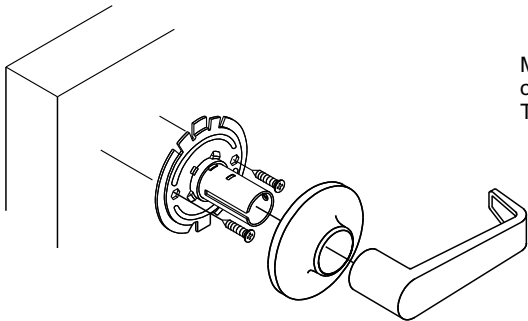

## INSTRUCTION FOR INSTALLATION OF DUMMY LEVER/KNOB (TYPE 78)

---

Measure 38" from bottom  
of door or any suitable height.  
Tighten screws to fix directly.

---