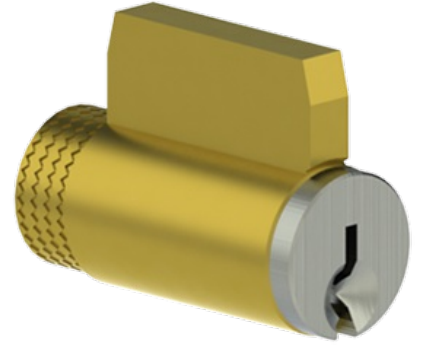

**3960**

Fixed Cylinder Kit

### NOTES:

- Includes two (2) operating keys
- Specify keyway, tailpiece, and how keyed
- Solid brass

- Keys cut bow to tip