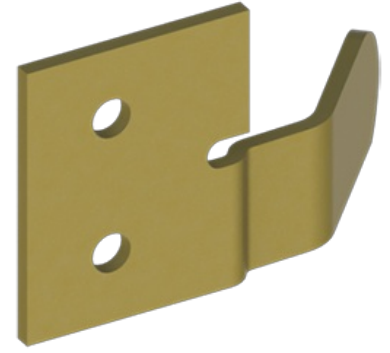

9559 Aligner

Notes:

- Keeps lead doors aligned when closed
- Use one on each lead door

PRODUCT SPECIFICATIONS

MATERIAL:

- Steel with Brass-tone Dichromate finish

PACKAGING:

- Bulk