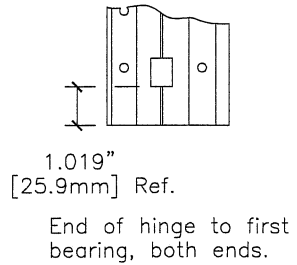

Unless noted all dimensions $\pm .020"$
 $\pm .5mm$

 HAGER COMPANIES HIGHWAY 78 WEST P.O. BOX 3368 OXFORD, ALABAMA 36203		<h1>780-157 95" SD</h1>	
		DATE 10-25-96	REV. 07-02-04
FILENAME z:\roton\template\standard\780-157.dwg			
DRAWING NO.		780157095SD	